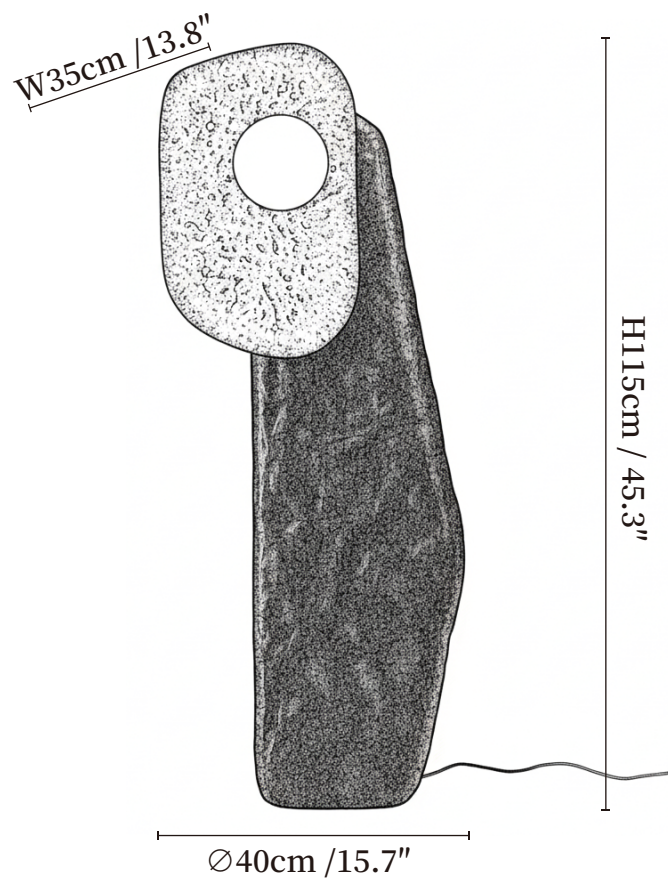

SPECIFICATION SHEET

SPECIFICATION DETAILS

*For custom options, consult factory for details

Fixture Dimensions	Ø 15.7" x W 13.8" x H 31.5"
Light source	E26 or E27 (bulb not included)
Wattage	MAX 40W incandescent bulb or LED equivalent.
Voltage	AC 110-240V
Dimming	Compatible with dimmable bulbs (bulb not included)
Control method	In line ON / OFF switch.
Finishes	Black, Gold.
Shade Details	White.
Material	Metal, Fiberglass Reinforced Plastic.
Cord Length	Supplied with switched plug cord, length ~59" (150cm).

SPECIFICATION SHEET

SPECIFICATION DETAILS

*For custom options, consult factory for details

Fixture Dimensions	Ø 15.7" x W 13.8" x H 45.3"
Light source	E26 or E27 (bulb not included)
Wattage	MAX 40W incandescent bulb or LED equivalent.
Voltage	AC 110-240V
Dimming	Compatible with dimmable bulbs (bulb not included)
Control method	In line ON / OFF switch.
Finishes	Black, Gold.
Shade Details	White.
Material	Metal, Fiberglass Reinforced Plastic.
Cord Length	Supplied with switched plug cord, length ~59" (150cm).