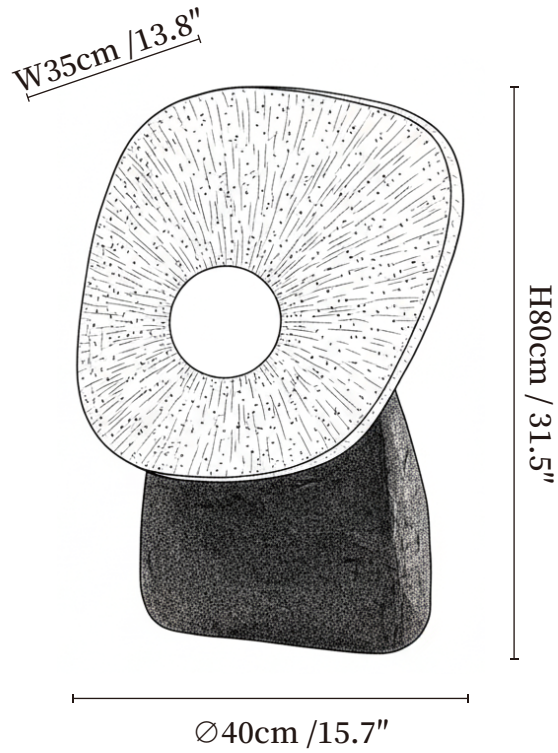

SPECIFICATION SHEET

SPECIFICATION DETAILS

*For custom options, consult factory for details

Fixture Dimensions	Ø 15.7" x W 13.8" x H 31.5"
Light source	E26 or E27 (bulb not included)
Wattage	MAX 40W incandescent bulb or LED equivalent.
Voltage	AC 110-240V
Dimming	Compatible with dimmable bulbs (bulb not included)
Control method	In line ON / OFF switch.
Finishes	Black, Gold.
Shade Details	White.
Material	Metal, Fiberglass Reinforced Plastic.
Cord Length	Supplied with switched plug cord, length ~59" (150cm).

SPECIFICATION SHEET

SPECIFICATION DETAILS

*For custom options, consult factory for details

Fixture Dimensions	Ø 15.7" x W 13.8" x H 45.3"
Light source	E26 or E27 (bulb not included)
Wattage	MAX 40W incandescent bulb or LED equivalent.
Voltage	AC 110-240V
Dimming	Compatible with dimmable bulbs (bulb not included)
Control method	In line ON / OFF switch.
Finishes	Black, Gold.
Shade Details	White.
Material	Metal, Fiberglass Reinforced Plastic.
Cord Length	Supplied with switched plug cord, length ~59" (150cm).