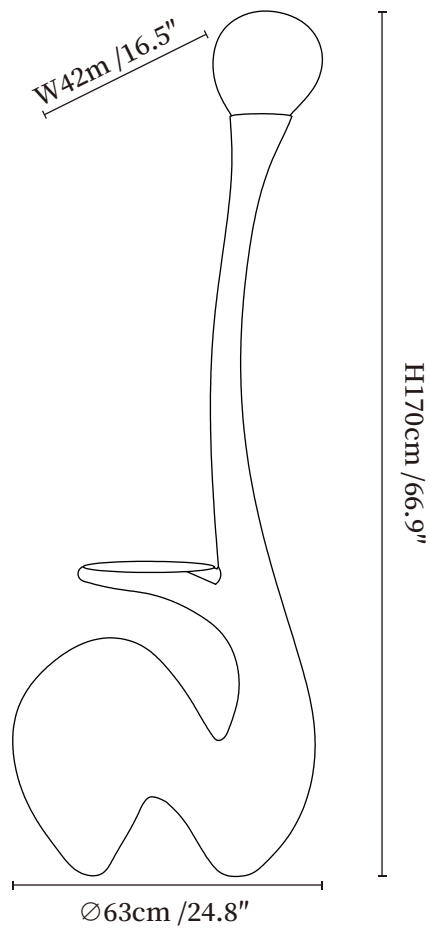

# SPECIFICATION SHEET

---

## SPECIFICATION DETAILS

\*For custom options, consult factory for details

<b>Fixture Dimensions</b>	Ø 24.8" x W 16.5" x H 66.9"
<b>Light source</b>	E26 or E27 (bulb not included)
<b>Wattage</b>	MAX 40W incandescent bulb or LED equivalent.
<b>Voltage</b>	AC 110-240V
<b>Dimming</b>	Compatible with dimmable bulbs (bulb not included)
<b>Control method</b>	In line ON / OFF switch.
<b>Finishes</b>	Black.
<b>Shade Details</b>	Clear.
<b>Material</b>	Metal, Fiberglass Reinforced Plastic.
<b>Cord Length</b>	Supplied with switched plug cord, length ~59" (150cm).