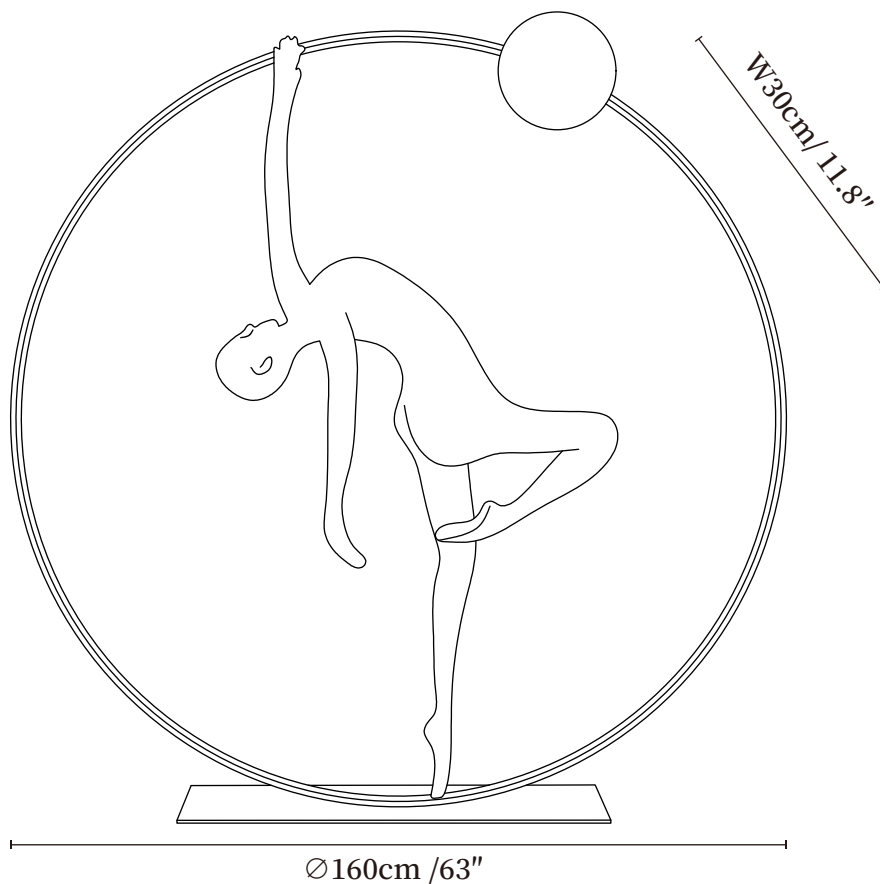

SPECIFICATION SHEET

SPECIFICATION DETAILS

*For custom options, consult factory for details

Fixture Dimensions	$\varnothing 63.0'' \times W 11.8''$ $\varnothing 78.7'' \times W 15.7''$
Material	Fiberglass Reinforced Plastic.
Moisture resistance	IP 20 Damp-rated not waterproof, for indoor use only.
Environment	Indoor.
Body Finishes	Black.