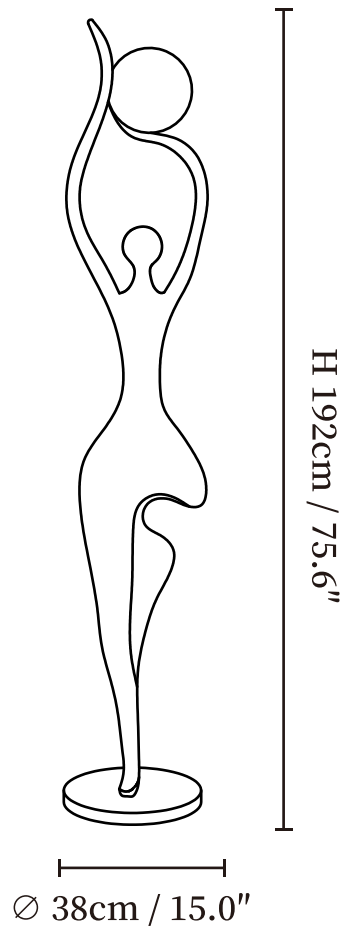

SPECIFICATION SHEET

SPECIFICATION DETAILS

*For custom options, consult factory for details

Fixture Dimensions	Ø 15" x H 75.6"
Light source	E26 or E27.
Wattage	Max 40W incandescent bulb or LED equivalent.
Voltage	AC 110-240V
Dimming	Compatible with dimmable bulbs (bulb not included)
Control method	In line ON / OFF switch.
Finishes	Black, Rose gold.
Shade Details	White.
Material	Metal, Fiberglass Reinforced Plastic, Glass, Resin.
Cord Length	Supplied with switched plug cord, length ~59" (150cm).