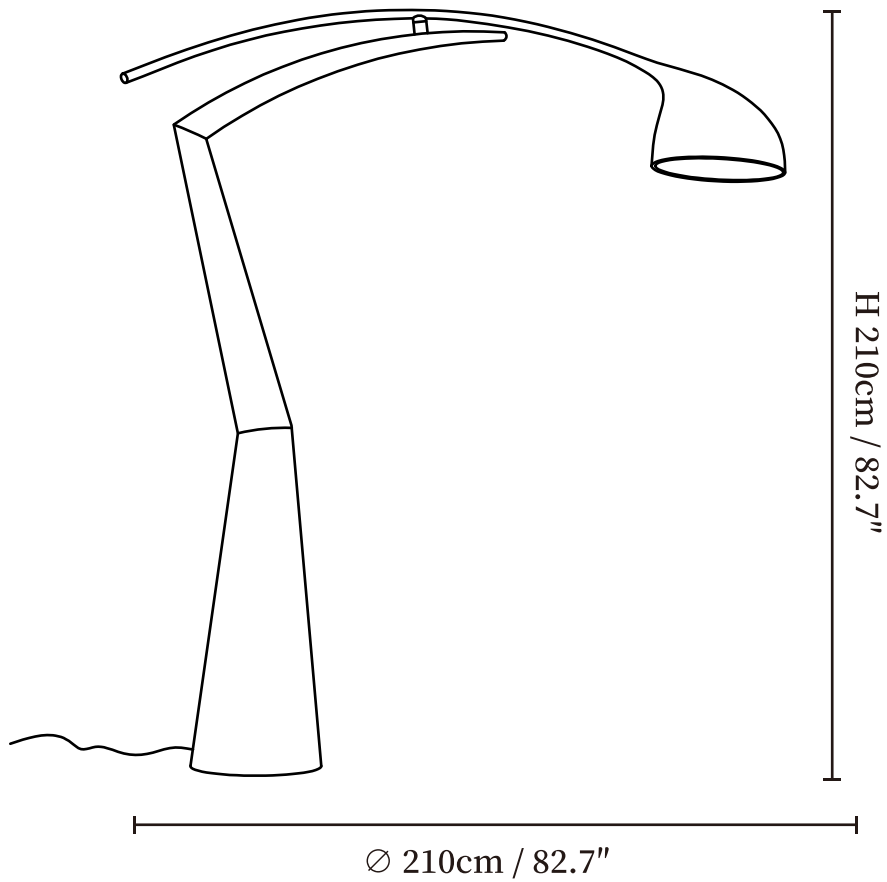

SPECIFICATION SHEET

SPECIFICATION DETAILS

*For custom options, consult factory for details

Fixture Dimensions	L 70.9" x W 13.0" x H 70.9", L 82.7" x W 18.1" x H 82.7"
Light source	E26 or E27.
Wattage	Max 40W incandescent bulb or LED equivalent.
Voltage	AC 110-240V
Dimming	Compatible with dimmable bulbs (bulb not included)
Control method	In line ON / OFF switch.
Finishes	Black.
Shade Details	Black.
Material	Metal, Fiberglass Reinforced Plastic.
Cord Length	Supplied with switched plug cord, length ~59" (150cm).