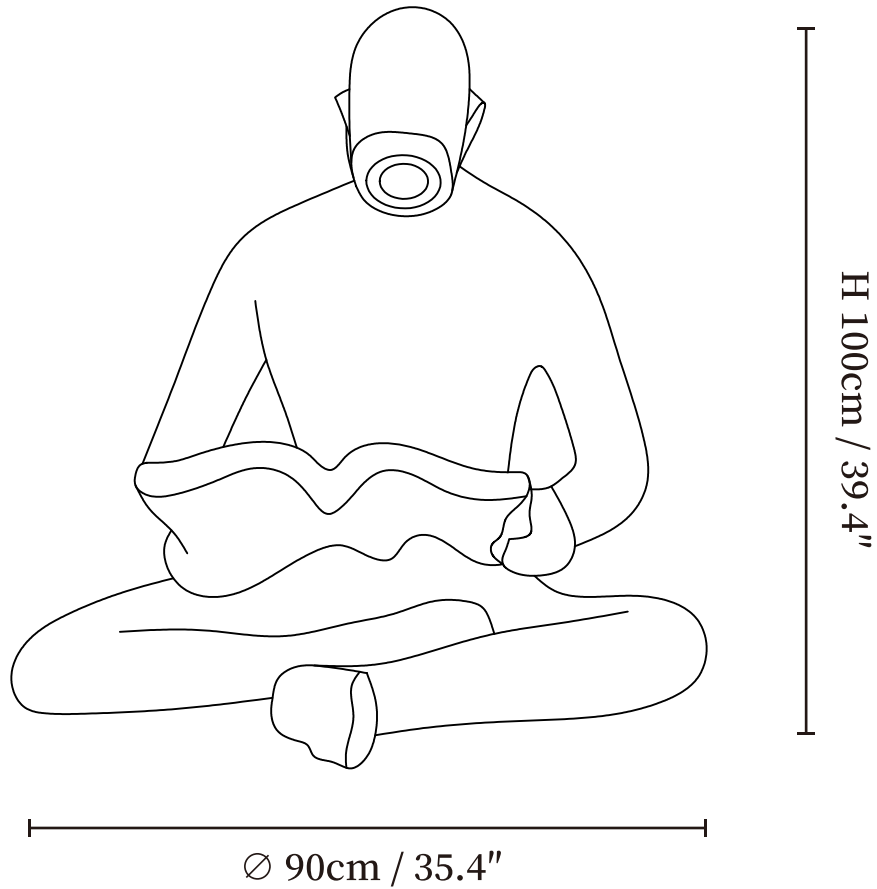

SPECIFICATION SHEET

SPECIFICATION DETAILS

*For custom options, consult factory for details

Fixture Dimensions	Ø 43.3" x H 70.8"
Light source	Integrated LED
Wattage	~ 10W incandescent bulb or LED equivalent.
Voltage	AC 110-240V
Dimming	Compatible with dimmable LED and dimmable bulbs.
Control method	In line ON / OFF switch.
CRI(Ra)	90+CRI
LED Rated Life	30000 hours
Color Temperature	Warm Light (3000K), Neutral Light (4000K), Cool Light (6000K)
Finishes	White.
Shade Details	White.
Material	Resin, Fiberglass Reinforced Plastic, Metal.
Cord Length	Supplied with switched plug cord, length ~59" (150cm).

SPECIFICATION SHEET

SPECIFICATION DETAILS

*For custom options, consult factory for details

Fixture Dimensions	Ø 35.4" x H 39.4"
Light source	Integrated LED
Wattage	~ 10W incandescent bulb or LED equivalent.
Voltage	AC 110-240V
Dimming	Compatible with dimmable LED and dimmable bulbs.
Control method	In line ON / OFF switch.
CRI(Ra)	90+CRI
LED Rated Life	30000 hours
Color Temperature	Warm Light (3000K), Neutral Light (4000K), Cool Light (6000K)
Finishes	White.
Shade Details	White.
Material	Resin, Fiberglass Reinforced Plastic, Metal.
Cord Length	Supplied with switched plug cord, length ~59" (150cm).