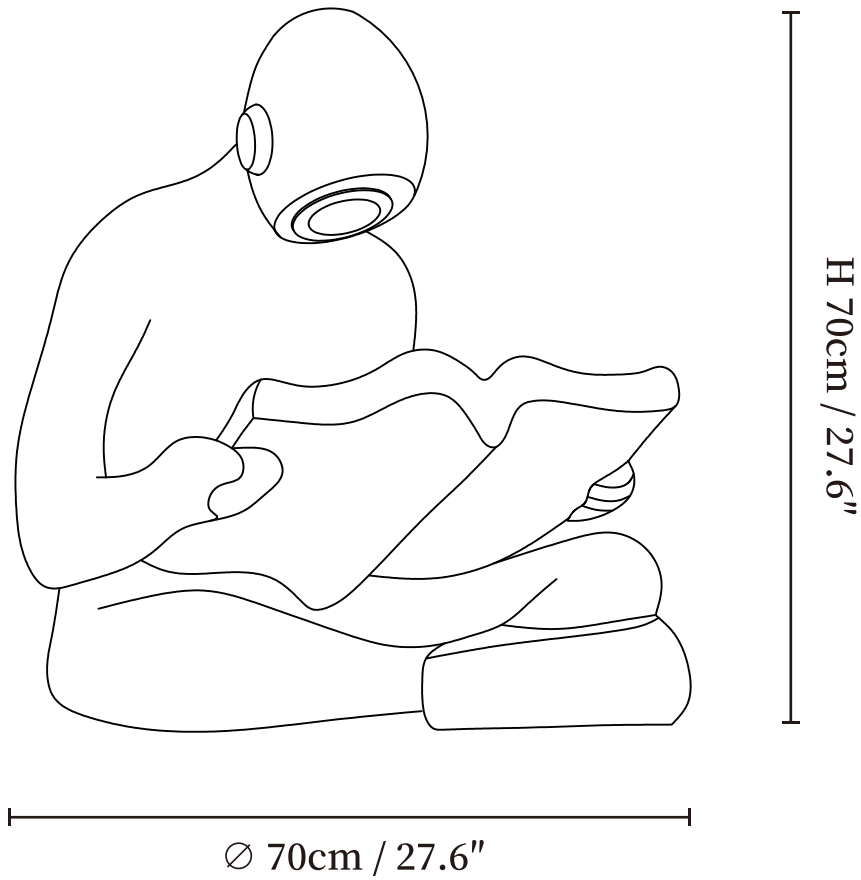

SPECIFICATION SHEET

SPECIFICATION DETAILS

*For custom options, consult factory for details

Fixture Dimensions	Ø 43.3" x H 70.8"
Light source	Integrated LED
Wattage	~ 10W incandescent bulb or LED equivalent.
Voltage	AC 110-240V
Dimming	Compatible with dimmable LED and dimmable bulbs.
Control method	In line ON / OFF switch.
CRI(Ra)	90+CRI
LED Rated Life	30000 hours
Color Temperature	Warm Light (3000K), Neutral Light (4000K), Cool Light (6000K)
Finishes	White.
Shade Details	White.
Material	Resin, Fiberglass Reinforced Plastic, Metal.
Cord Length	Supplied with switched plug cord, length ~59" (150cm).

SPECIFICATION SHEET

SPECIFICATION DETAILS

*For custom options, consult factory for details

Fixture Dimensions	Ø 35.4" x H 39.4"
Light source	Integrated LED
Wattage	~ 10W incandescent bulb or LED equivalent.
Voltage	AC 110-240V
Dimming	Compatible with dimmable LED and dimmable bulbs.
Control method	In line ON / OFF switch.
CRI(Ra)	90+CRI
LED Rated Life	30000 hours
Color Temperature	Warm Light (3000K), Neutral Light (4000K), Cool Light (6000K)
Finishes	White.
Shade Details	White.
Material	Resin, Fiberglass Reinforced Plastic, Metal.
Cord Length	Supplied with switched plug cord, length ~59" (150cm).