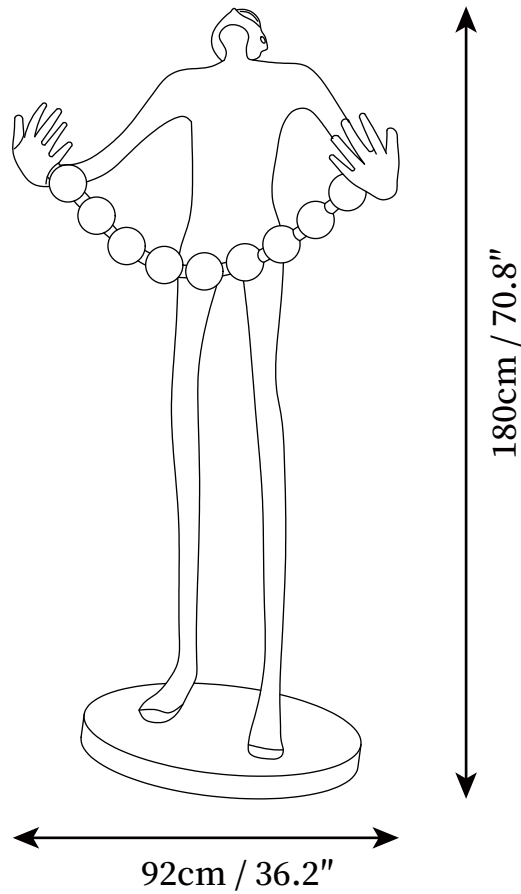

## SPECIFICATION DETAILS

\*For custom options, consult factory for details

<b>Fixture Dimensions</b>	D 36.2" x H 70.8", Weighs 23 kg (50.7 lbs)
<b>Light source</b>	Integrated LED
<b>Wattage</b>	~5W
<b>Voltage</b>	AC 110-240V
<b>Dimming</b>	Not supported
<b>CRI(Ra)</b>	90+CRI
<b>LED Rated Life</b>	30000 hours
<b>Control method</b>	In line ON / OFF switch.
<b>Color Temperature</b>	Warm Light (3000K), Neutral Light (4000K), Cool Light (6000K)
<b>Finishes</b>	Black.
<b>Shade Details</b>	White.
<b>Material</b>	Metal, Fiberglass Reinforced Plastic, Glass.
<b>Cord Length</b>	Supplied with switched plug cord, length ~59.1" (150cm).