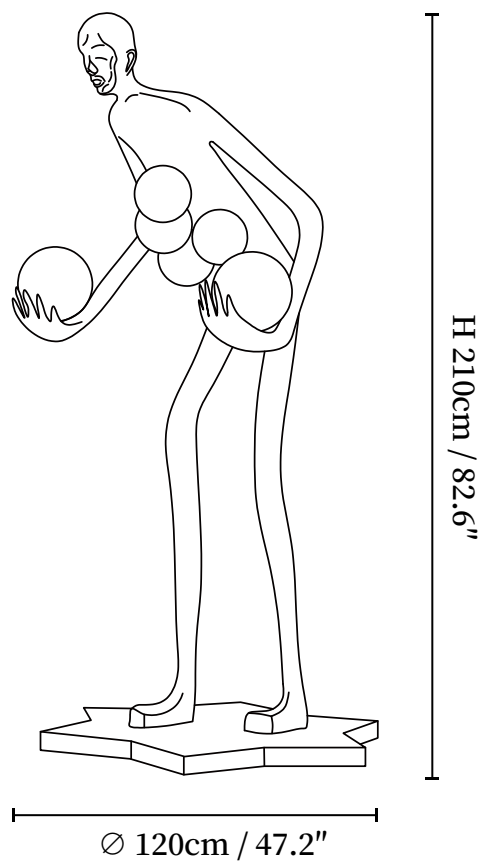

SPECIFICATION SHEET

SPECIFICATION DETAILS

*For custom options, consult factory for details

Fixture Dimensions	D 47.2" x H 82.6", Weight: 30kg (66 lbs)
Light source	E26 or E27 (bulb not included)
Wattage	MAX 40W incandescent bulb or LED equivalent.
Voltage	AC 110-240V
Dimming	Compatible with dimmable bulbs (bulb not included)
Control method	In line ON / OFF switch.
Finishes	Black, Silver.
Shade Details	White.
Material	Metal, Fiberglass Reinforced Plastic, Glass ball.
Cord Length	Supplied with switched plug cord, length ~59.1" (150cm).