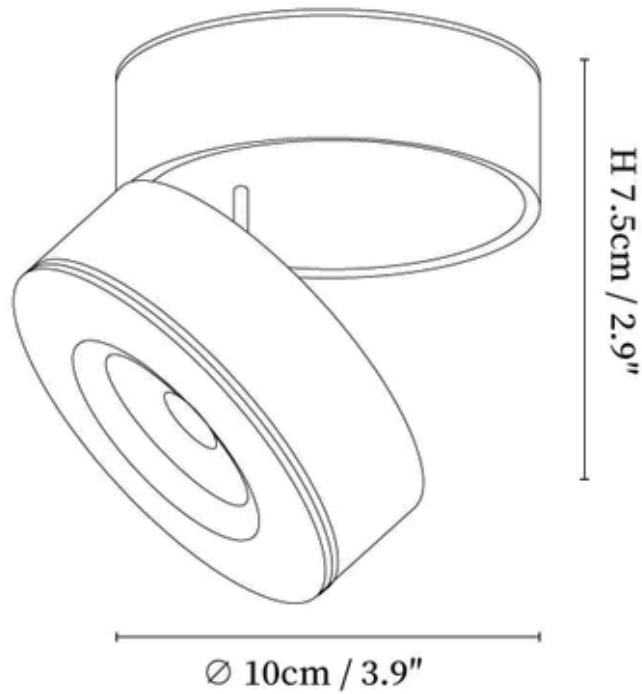

# SPECIFICATION SHEET

---

## SPECIFICATION DETAILS

\*For custom options, consult factory for details

<b>Fixture Dimensions</b>	$\varnothing 2.9'' \times H 2.2''$ , $\varnothing 3.9'' \times H 2.9''$
<b>Light source</b>	Integrated LED
<b>Wattage</b>	~5W
<b>Voltage</b>	AC 110-240V
<b>Color Temperature</b>	3000K
<b>CRI(Ra)</b>	80CRI
<b>Mounting</b>	Ceiling
<b>Driver Required</b>	Yes
<b>Optional Color Temps</b>	Warm Light (3000K), Neutral Light (4500K), Cool Light (6000K)
<b>LED Rated Life</b>	30000 hours
<b>Finishes</b>	Black, White.
<b>Shade Finish</b>	Black, White.
<b>Material</b>	Metal, Aluminum, Acrylic.
<b>Wire Length</b>	NO
<b>Wire Type</b>	NO