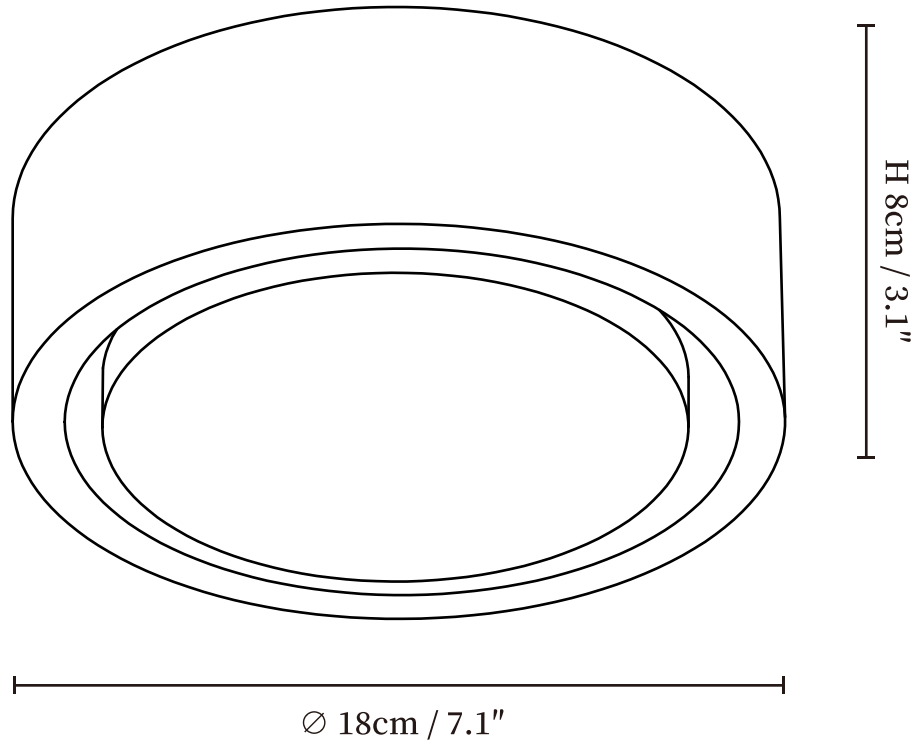

SPECIFICATION SHEET

SPECIFICATION DETAILS

*For custom options, consult factory for details

Fixture Dimensions	$\varnothing 7.1'' \times H 3.1''$
Light source	Integrated LED
Wattage	~5W
Voltage	AC 110-240V
Dimming	Compatible with dimmable LED and dimmable bulbs.
CRI(Ra)	90+CRI
Mounting	Hardwired.
LED Rated Life	30000 hours
Color Temperature	Warm Light (3000K), Neutral Light (4000K), Cool Light (6000K)
Control method	Compatible with common wall switches
Finishes	Black, White.
Shade Details	White.
Material	Metal, Aluminum, Acrylic.