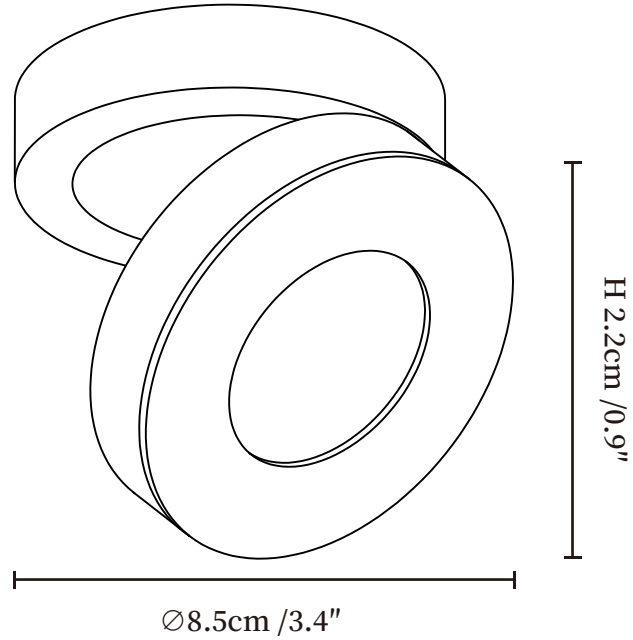

SPECIFICATION SHEET

SPECIFICATION DETAILS

*For custom options, consult factory for details

Fixture Dimensions	$\text{Ø} 3.4'' \times H 0.9''$
Light source	Integrated LED
Wattage	~8 Watts
Voltage	AC 110-240V
Dimming	Not supported
CRI(Ra)	90+CRI
Mounting	Hardwired.
LED Rated Life	30000 hours
Color Temperature	Warm Light (3000K), Neutral Light (4000K), Cool Light (6000K)
Control method	Compatible with common wall switches(not included)
Finishes	Black, White.
Shade Details	White.
Material	Metal, Aluminum, Acrylic.