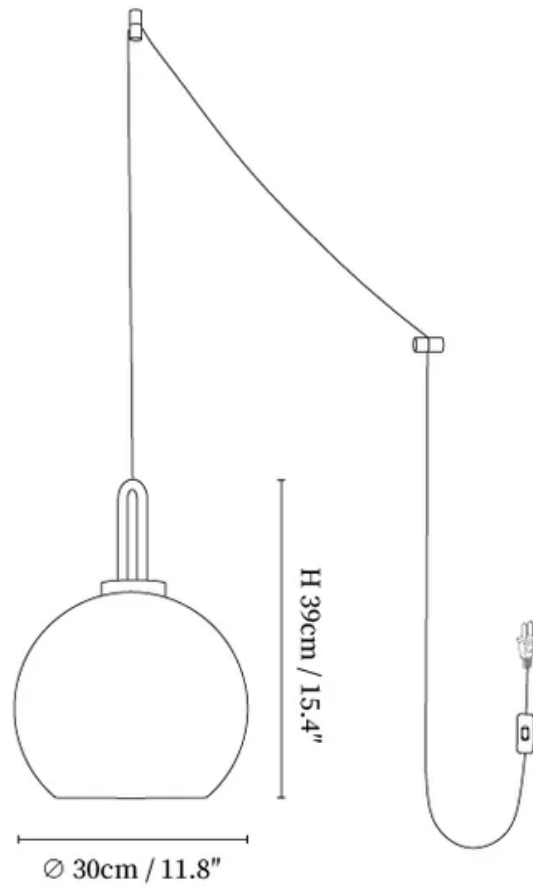

SPECIFICATION SHEET

SPECIFICATION DETAILS

*For custom options, consult factory for details

Fixture Dimensions	D 5.1" x H15.7", D 5.9" x H19.7"
Light source	E26 or E27. (bulb not included)
Wattage	MAX 40W Wincandescent bulb or LED equivalent.
Voltage	AC 110-240V
Mounting	Hardwired.
Dimming	Compatible with dimmable bulbs (bulb not included)
Control method	Compatible with common wall switches(not included)
Finishes	Copper plating.
Shade Details	Transparent, Frosted smoke gray.
Material	Metal, Glass.
Wire Length	The standard length of the cord is 177.2" (450 cm), the length is adjustable.

SPECIFICATION SHEET

SPECIFICATION DETAILS

*For custom options, consult factory for details

Fixture Dimensions	D 7.8" x H11.8", D 9.8" x H13.4", D 11.8" x H15.4"
Light source	E26 or E27. (bulb not included)
Wattage	MAX 40W Wincandescent bulb or LED equivalent.
Voltage	AC 110-240V
Mounting	Hardwired.
Dimming	Compatible with dimmable bulbs (bulb not included)
Control method	Compatible with common wall switches(not included)
Finishes	Copper plating.
Shade Details	Transparent, Frosted smoke gray.
Material	Metal, Glass.
Wire Length	The standard length of the cord is 177.2" (450 cm), the length is adjustable.