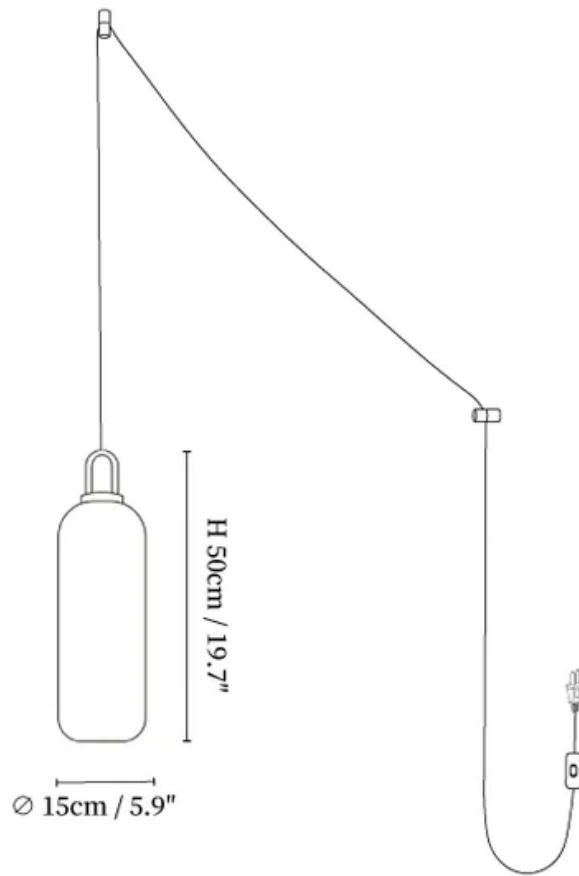

SPECIFICATION SHEET

SPECIFICATION DETAILS

*For custom options, consult factory for details

Fixture Dimensions	D 5.1" x H15.7", D 5.9" x H19.7"
Light source	E26 or E27. (bulb not included)
Wattage	MAX 40W Wincandescent bulb or LED equivalent.
Voltage	AC 110-240V
Mounting	Hardwired.
Dimming	Compatible with dimmable bulbs (bulb not included)
Control method	Compatible with common wall switches(not included)
Finishes	Copper plating.
Shade Details	Transparent, Frosted smoke gray.
Material	Metal, Glass.
Wire Length	The standard length of the cord is 177.2" (450 cm), the length is adjustable.

SPECIFICATION SHEET

SPECIFICATION DETAILS

*For custom options, consult factory for details

Fixture Dimensions	D 7.8" x H11.8", D 9.8" x H13.4", D 11.8" x H15.4"
Light source	E26 or E27. (bulb not included)
Wattage	MAX 40W Wincandescent bulb or LED equivalent.
Voltage	AC 110-240V
Mounting	Hardwired.
Dimming	Compatible with dimmable bulbs (bulb not included)
Control method	Compatible with common wall switches(not included)
Finishes	Copper plating.
Shade Details	Transparent, Frosted smoke gray.
Material	Metal, Glass.
Wire Length	The standard length of the cord is 177.2" (450 cm), the length is adjustable.