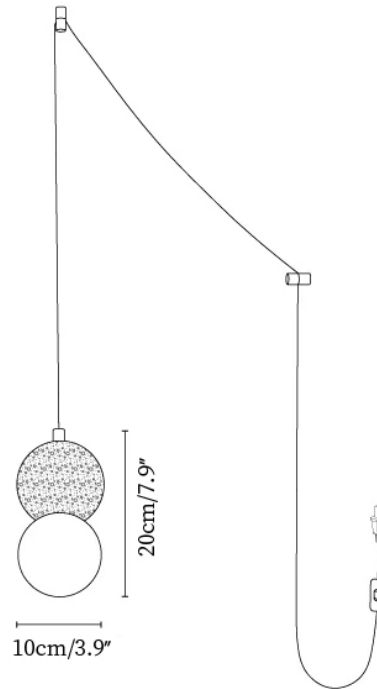

SPECIFICATION SHEET

SPECIFICATION DETAILS

*For custom options, consult factory for details

Fixture Dimensions	D 3.9" x H 7.9"
Light source	G9. (bulb not included)
Wattage	~ 5W Wincandescent bulb or LED equivalent.
Voltage	AC 110-240V
Mounting	Hardwired.
Dimming	Compatible with dimmable bulbs (bulb not included)
Control method	Compatible with common wall switches(not included)
Finishes	Grey, Black.
Shade Details	White.
Material	Cement, Black Sandstone, White sandstone, Glass.
Wire Length	The standard length of the cord is 177.2" (450 cm), the length is adjustable.