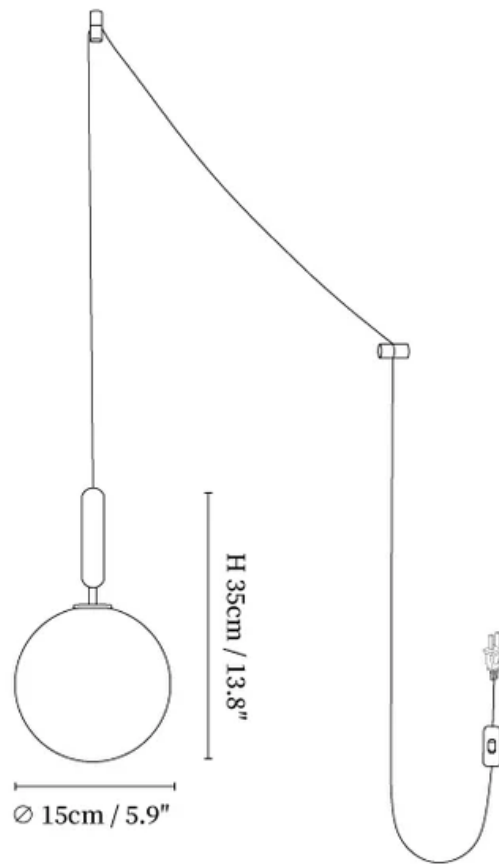

## SPECIFICATION DETAILS

\*For custom options, consult factory for details

<b>Fixture Dimensions</b>	D 5.9" x H 13.8"
<b>Light source</b>	E14. (bulb not included)
<b>Wattage</b>	MAX 15W incandescent bulb or LED equivalent.
<b>Voltage</b>	AC 110-240V
<b>Mounting</b>	Hardwired.
<b>Dimming</b>	Compatible with dimmable bulbs (bulb not included)
<b>Control method</b>	Compatible with common wall switches (not included)
<b>Finishes</b>	Brass.
<b>Shade Details</b>	White, Clear.
<b>Material</b>	Brass, Glass.
<b>Wire Length</b>	The standard length of the cord is 177.2" (450 cm), the length is adjustable.