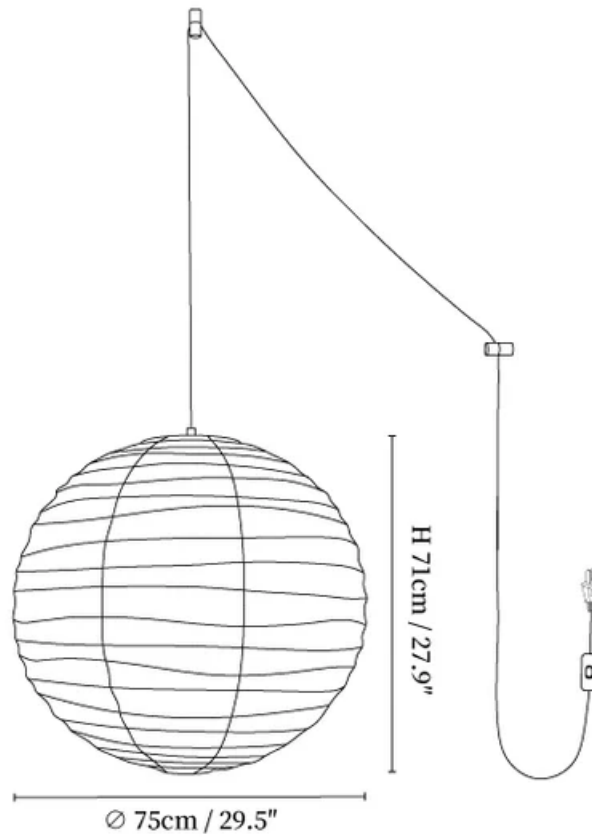

SPECIFICATION SHEET

SPECIFICATION DETAILS

*For custom options, consult factory for details

Fixture Dimensions	D 11.8" x H 11", D 17.7" x H 16.5", D 21.7" x H 20.4", D 29.5" x H 27.8"
Light source	E26 or E27. (bulb not included)
Wattage	MAX 40W incandescent bulb or LED equivalent.
Voltage	AC 110-240V
Mounting	Hardwired.
Dimming	Compatible with dimmable bulbs (bulb not included)
Control method	Compatible with common wall switches(not included)
Finishes	White.
Shade Details	White.
Material	Mulberry paper, Bamboo, Metal.
Wire Length	The standard length of the cord is 177.2" (450 cm), the length is adjustable.