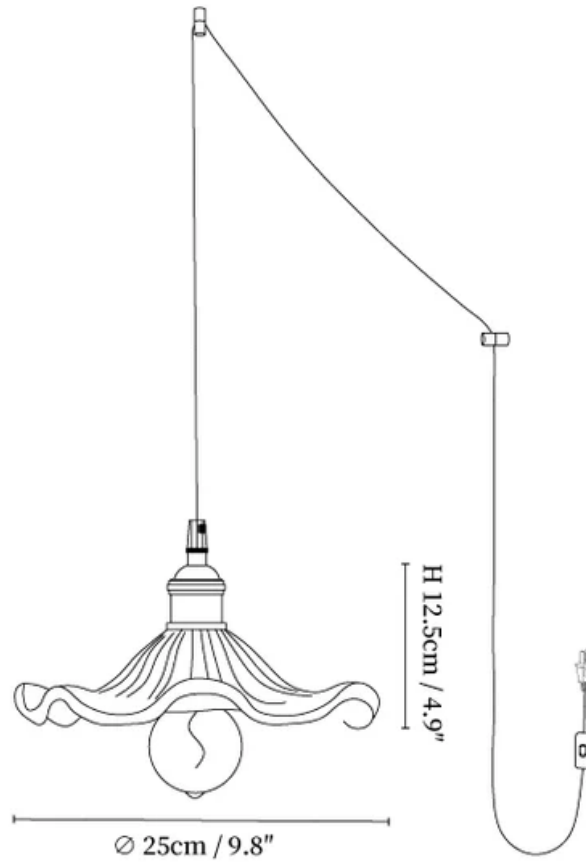

SPECIFICATION SHEET

SPECIFICATION DETAILS

*For custom options, consult factory for details

Fixture Dimensions	D 9.8" x H 4.9"
Light source	E26 or E27. (bulb not included)
Wattage	MAX 40W incandescent bulb or LED equivalent.
Voltage	AC 110-240V
Mounting	Hardwired.
Dimming	Compatible with dimmable bulbs (bulb not included)
Control method	Compatible with common wall switches(not included)
Finishes	Gold.
Shade Details	Clear, Green, Brown.
Material	Glass, Brass.
Wire Length	The standard length of the cord is 177.2" (450 cm), the length is adjustable.