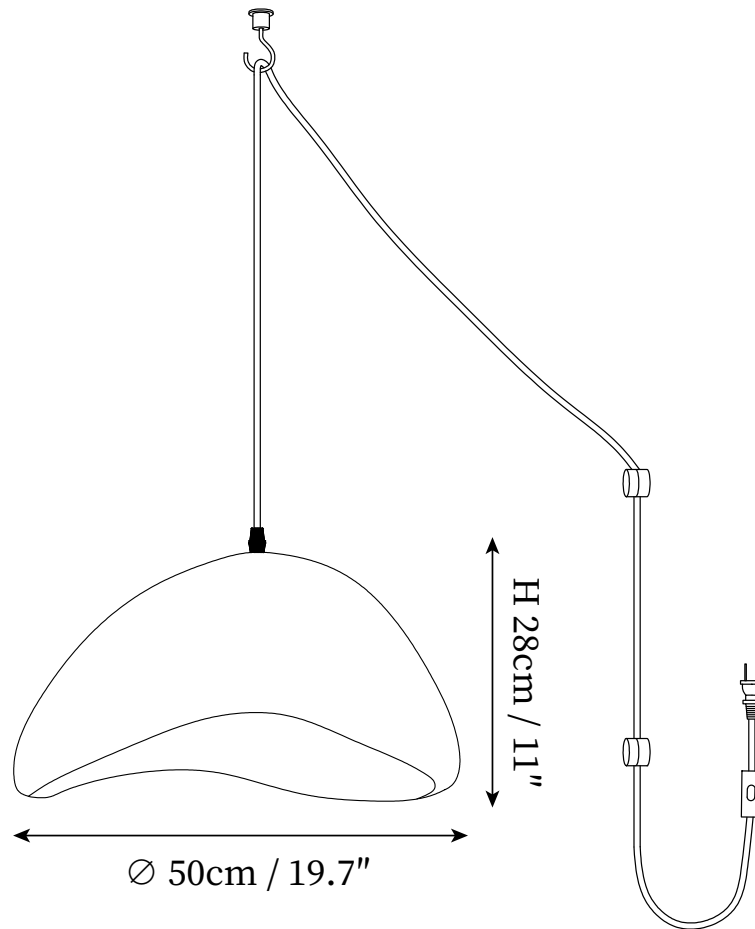

## SPECIFICATION DETAILS

\*For custom options, consult factory for details

<b>Fixture Dimensions</b>	D 11.8" x H 6.7", D 15.7" x H 8.7", D 19.7" x H 11"
<b>Light source</b>	E26 or E27. (bulb not included)
<b>Wattage</b>	MAX 15W incandescent bulb or LED equivalent.
<b>Voltage</b>	AC 110-240V
<b>Mounting</b>	Hardwired.
<b>Dimming</b>	Compatible with dimmable bulbs (bulb not included)
<b>Control method</b>	Compatible with common wall switches (not included)
<b>Finishes</b>	Grey, White.
<b>Shade Details</b>	Grey, White.
<b>Material</b>	High density polystyrene, Metal.
<b>Wire Length</b>	The standard length of the cord is 177.2" (450 cm), the length is adjustable.