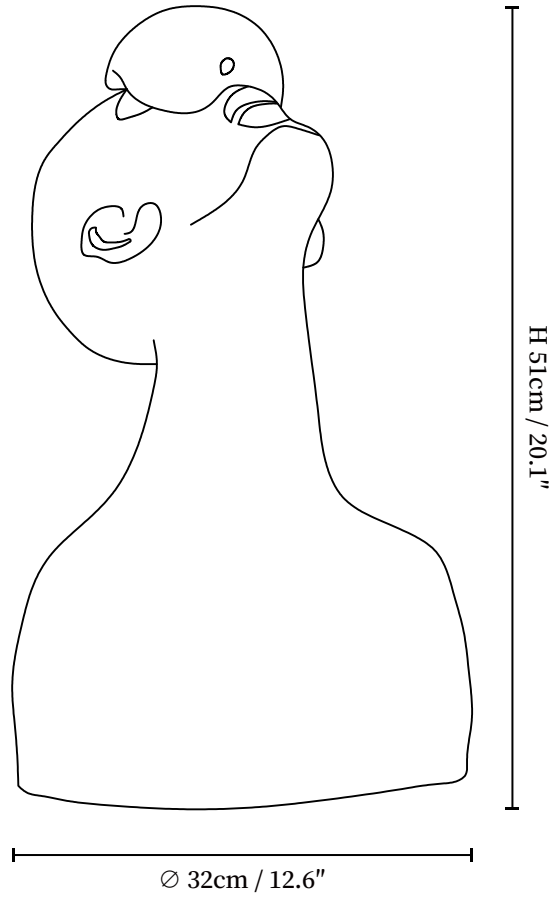

SPECIFICATION SHEET

SPECIFICATION DETAILS

*For custom options, consult factory for details

Fixture Dimensions	D 12.6" x H 20.1"
Material	Metal, Fiberglass Reinforced Plastic.
Moisture resistance	IP 20 Damp-rated not waterproof, for indoor use only.
Environment	Indoor.
Body Finishes	Black, Blue.
