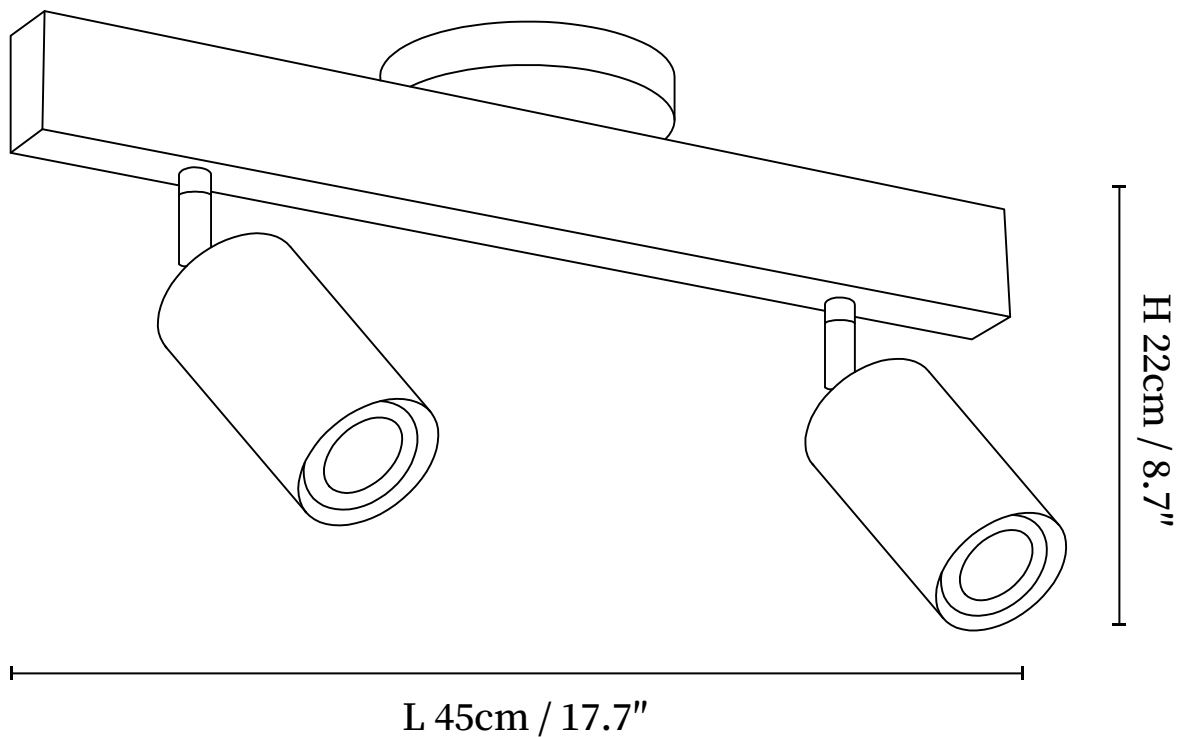

SPECIFICATION SHEET

SPECIFICATION DETAILS

*For custom options, consult factory for details

Fixture Dimensions	L 2.8" x H 6.7"
Light source	Integrated LED
Wattage	~5W
Voltage	AC 110-240V
Dimming	Not supported
CRI(Ra)	90+CRI
Mounting	Hardwired.
LED Rated Life	30000 hours
Color Temperature	Warm Light (3000K), Neutral Light (4000K), Cool Light (6000K)
Control method	Compatible with common wall switches(not included)
Finishes	Walnut Color, Wood Color.
Shade Details	Walnut Color, Wood Color.
Material	Metal, Wood.

SPECIFICATION SHEET

SPECIFICATION DETAILS

*For custom options, consult factory for details

Fixture Dimensions	L 17.7" x H 8.7"
Light source	Integrated LED
Wattage	~5W
Voltage	AC 110-240V
Dimming	Not supported
CRI(Ra)	90+CRI
Mounting	Hardwired.
LED Rated Life	30000 hours
Color Temperature	Warm Light (3000K), Neutral Light (4000K), Cool Light (6000K)
Control method	Compatible with common wall switches(not included)
Finishes	Walnut Color, Wood Color.
Shade Details	Walnut Color, Wood Color.
Material	Metal, Wood.

SPECIFICATION SHEET

SPECIFICATION DETAILS

*For custom options, consult factory for details

Fixture Dimensions	L 31.5" x H 8.7"
Light source	Integrated LED
Wattage	~5W
Voltage	AC 110-240V
Dimming	Not supported
CRI(Ra)	90+CRI
Mounting	Hardwired.
LED Rated Life	30000 hours
Color Temperature	Warm Light (3000K), Neutral Light (4000K), Cool Light (6000K)
Control method	Compatible with common wall switches(not included)
Finishes	Walnut Color, Wood Color.
Shade Details	Walnut Color, Wood Color.
Material	Metal, Wood.