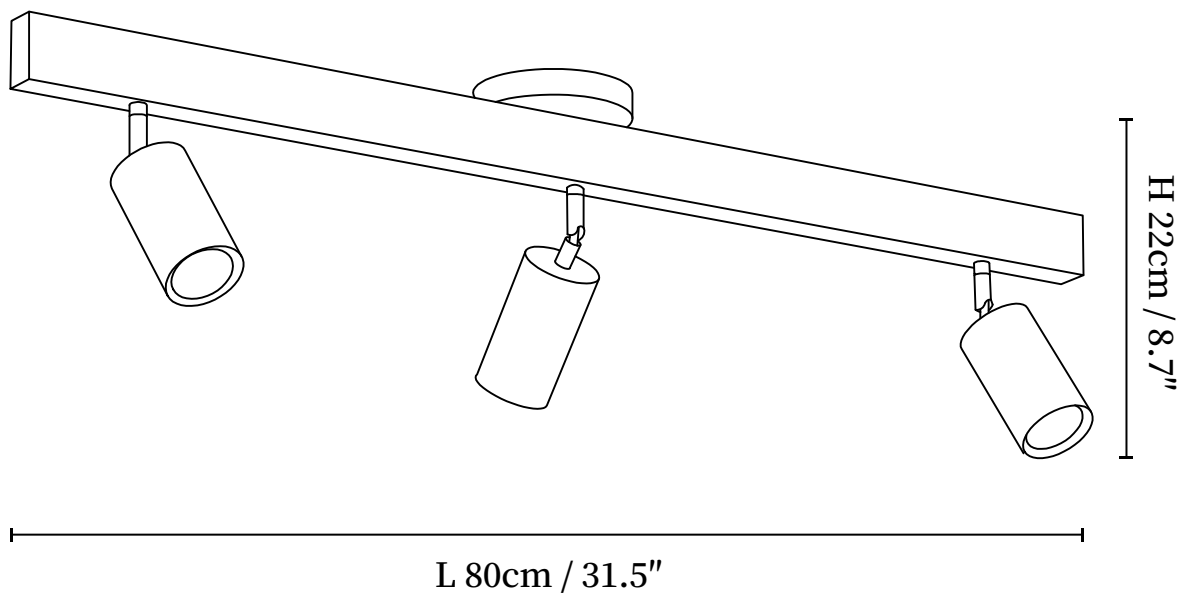

SPECIFICATION SHEET

SPECIFICATION DETAILS

*For custom options, consult factory for details

Fixture Dimensions	L 2.8" x H 6.7"
Light source	Integrated LED
Wattage	~5W
Voltage	AC 110-240V
Dimming	Not supported
CRI(Ra)	90+CRI
Mounting	Hardwired.
LED Rated Life	30000 hours
Color Temperature	Warm Light (3000K), Neutral Light (4000K), Cool Light (6000K)
Control method	Compatible with common wall switches(not included)
Finishes	Walnut Color, Wood Color.
Shade Details	Walnut Color, Wood Color.
Material	Metal, Wood.

SPECIFICATION SHEET

SPECIFICATION DETAILS

*For custom options, consult factory for details

Fixture Dimensions	L 17.7" x H 8.7"
Light source	Integrated LED
Wattage	~5W
Voltage	AC 110-240V
Dimming	Not supported
CRI(Ra)	90+CRI
Mounting	Hardwired.
LED Rated Life	30000 hours
Color Temperature	Warm Light (3000K), Neutral Light (4000K), Cool Light (6000K)
Control method	Compatible with common wall switches(not included)
Finishes	Walnut Color, Wood Color.
Shade Details	Walnut Color, Wood Color.
Material	Metal, Wood.

SPECIFICATION SHEET

SPECIFICATION DETAILS

*For custom options, consult factory for details

Fixture Dimensions	L 31.5" x H 8.7"
Light source	Integrated LED
Wattage	~5W
Voltage	AC 110-240V
Dimming	Not supported
CRI(Ra)	90+CRI
Mounting	Hardwired.
LED Rated Life	30000 hours
Color Temperature	Warm Light (3000K), Neutral Light (4000K), Cool Light (6000K)
Control method	Compatible with common wall switches(not included)
Finishes	Walnut Color, Wood Color.
Shade Details	Walnut Color, Wood Color.
Material	Metal, Wood.