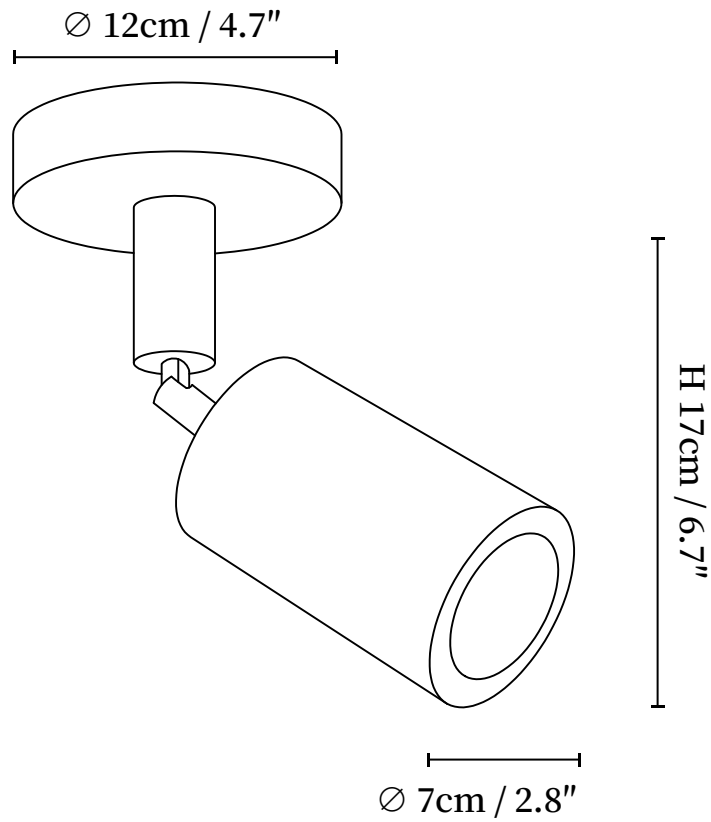

SPECIFICATION SHEET

SPECIFICATION DETAILS

*For custom options, consult factory for details

Fixture Dimensions	L 2.8" x H 6.7"
Light source	Integrated LED
Wattage	~5W
Voltage	AC 110-240V
Dimming	Not supported
CRI(Ra)	90+CRI
Mounting	Hardwired.
LED Rated Life	30000 hours
Color Temperature	Warm Light (3000K), Neutral Light (4000K), Cool Light (6000K)
Control method	Compatible with common wall switches(not included)
Finishes	Walnut Color, Wood Color.
Shade Details	Walnut Color, Wood Color.
Material	Metal, Wood.

SPECIFICATION SHEET

SPECIFICATION DETAILS

*For custom options, consult factory for details

Fixture Dimensions	L 17.7" x H 8.7"
Light source	Integrated LED
Wattage	~5W
Voltage	AC 110-240V
Dimming	Not supported
CRI(Ra)	90+CRI
Mounting	Hardwired.
LED Rated Life	30000 hours
Color Temperature	Warm Light (3000K), Neutral Light (4000K), Cool Light (6000K)
Control method	Compatible with common wall switches(not included)
Finishes	Walnut Color, Wood Color.
Shade Details	Walnut Color, Wood Color.
Material	Metal, Wood.

SPECIFICATION SHEET

SPECIFICATION DETAILS

*For custom options, consult factory for details

Fixture Dimensions	L 31.5" x H 8.7"
Light source	Integrated LED
Wattage	~5W
Voltage	AC 110-240V
Dimming	Not supported
CRI(Ra)	90+CRI
Mounting	Hardwired.
LED Rated Life	30000 hours
Color Temperature	Warm Light (3000K), Neutral Light (4000K), Cool Light (6000K)
Control method	Compatible with common wall switches(not included)
Finishes	Walnut Color, Wood Color.
Shade Details	Walnut Color, Wood Color.
Material	Metal, Wood.