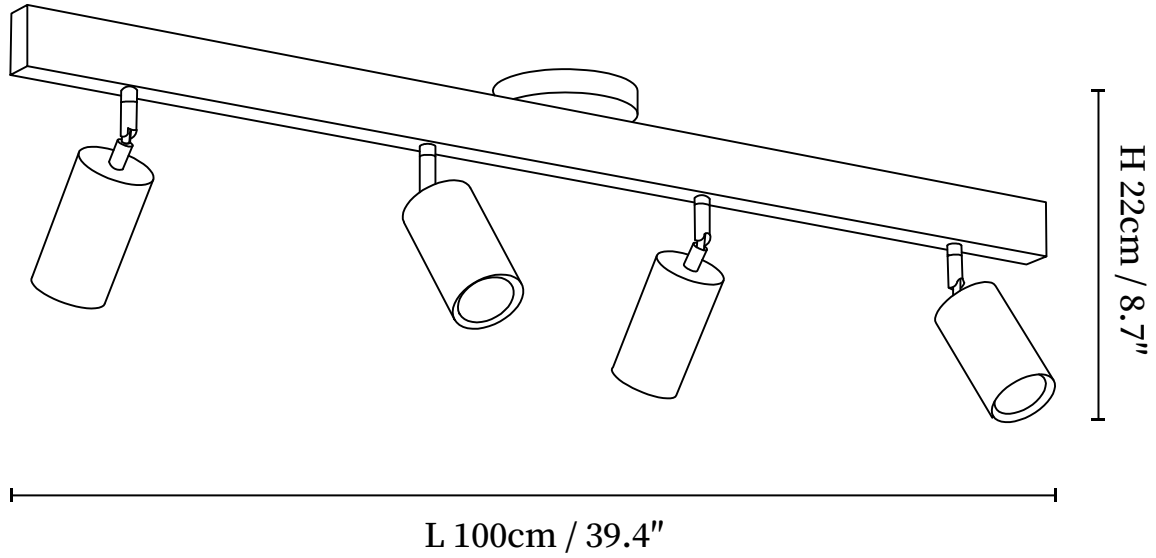

SPECIFICATION SHEET

SPECIFICATION DETAILS

*For custom options, consult factory for details

Fixture Dimensions	L 17.7" x H 8.7"
Light source	Integrated LED
Wattage	~5W
Voltage	AC 110-240V
Dimming	Not supported
CRI(Ra)	90+CRI
Mounting	Hardwired.
LED Rated Life	30000 hours
Color Temperature	Warm Light (3000K), Neutral Light (4000K), Cool Light (6000K)
Control method	Compatible with common wall switches(not included)
Finishes	Walnut Color, Wood Color.
Shade Details	Walnut Color, Wood Color.
Material	Metal, Wood.

SPECIFICATION SHEET

SPECIFICATION DETAILS

*For custom options, consult factory for details

Fixture Dimensions	L 31.5" x H 8.7"
Light source	Integrated LED
Wattage	~5W
Voltage	AC 110-240V
Dimming	Not supported
CRI(Ra)	90+CRI
Mounting	Hardwired.
LED Rated Life	30000 hours
Color Temperature	Warm Light (3000K), Neutral Light (4000K), Cool Light (6000K)
Control method	Compatible with common wall switches(not included)
Finishes	Walnut Color, Wood Color.
Shade Details	Walnut Color, Wood Color.
Material	Metal, Wood.

SPECIFICATION SHEET

SPECIFICATION DETAILS

*For custom options, consult factory for details

Fixture Dimensions	L 39.4" x H 8.7"
Light source	Integrated LED
Wattage	~5W
Voltage	AC 110-240V
Dimming	Not supported
CRI(Ra)	90+CRI
Mounting	Hardwired.
LED Rated Life	30000 hours
Color Temperature	Warm Light (3000K), Neutral Light (4000K), Cool Light (6000K)
Control method	Compatible with common wall switches(not included)
Finishes	Walnut Color, Wood Color.
Shade Details	Walnut Color, Wood Color.
Material	Metal, Wood.