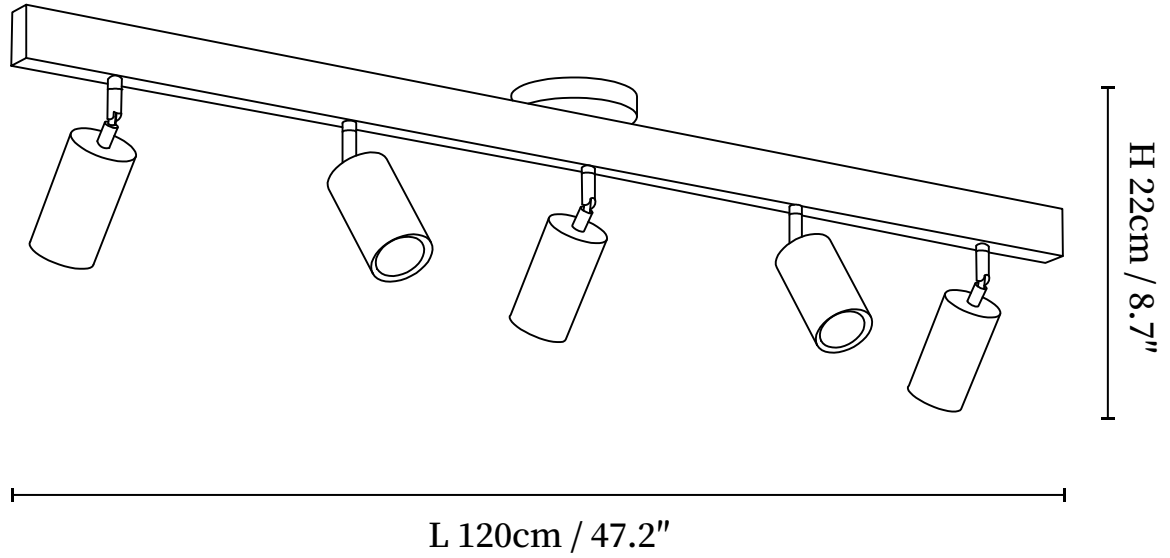

SPECIFICATION SHEET

SPECIFICATION DETAILS

*For custom options, consult factory for details

Fixture Dimensions	L 47.2" x H 8.7"
Light source	Integrated LED
Wattage	~5W
Voltage	AC 110-240V
Dimming	Not supported
CRI(Ra)	90+CRI
Mounting	Hardwired.
LED Rated Life	30000 hours
Color Temperature	Warm Light (3000K), Neutral Light (4000K), Cool Light (6000K)
Control method	Compatible with common wall switches(not included)
Finishes	Walnut Color, Wood Color.
Shade Details	Walnut Color, Wood Color.
Material	Metal, Wood.