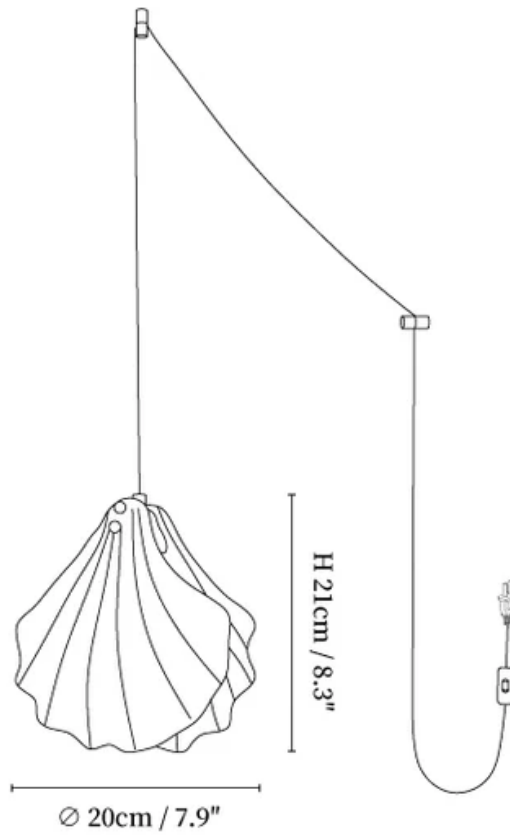

SPECIFICATION SHEET

SPECIFICATION DETAILS

*For custom options, consult factory for details

Fixture Dimensions	D 7.9" x H 8.3"
Light source	E14. (bulb not included)
Wattage	MAX 15W incandescent bulb or LED equivalent.
Voltage	AC 110-240V
Mounting	Hardwired.
Dimming	Compatible with dimmable bulbs (bulb not included)
Control method	Compatible with common wall switches(
Finishes	Brass.
Shade Details	Amber, Clear.
Material	Brass, Glass, Metal.
Wire Length	The standard length of the cord is 177.2" (450 cm), the length is adjustable.