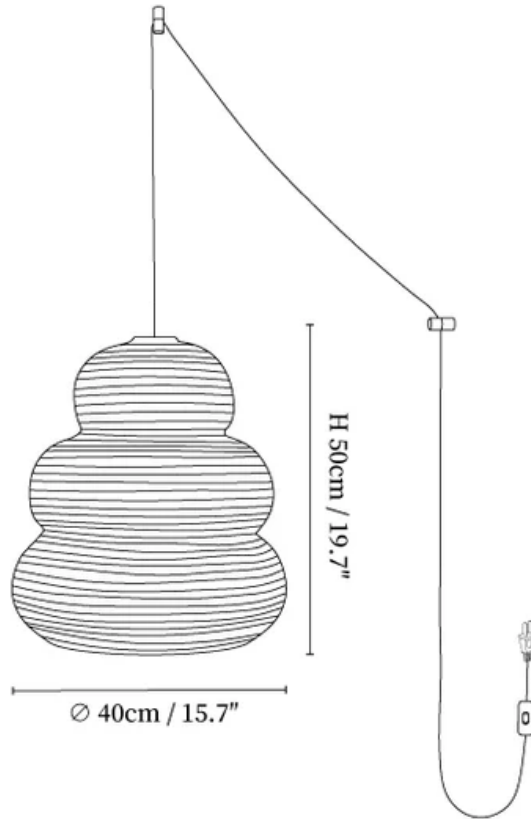

SPECIFICATION SHEET

SPECIFICATION DETAILS

*For custom options, consult factory for details

Fixture Dimensions	D 15.7" x H 19.7"
Light source	E26 or E27. (bulb not included)
Wattage	MAX 40W incandescent bulb or LED equivalent.
Voltage	AC 110-240V
Mounting	Hardwired.
Dimming	Compatible with dimmable bulbs (bulb not included)
Control method	Compatible with common wall switches(not included)
Finishes	White.
Shade Details	White.
Material	Mulberry paper, Metal, Iron
Wire Length	The standard length of the cord is 177.2" (450 cm), the length is adjustable.
