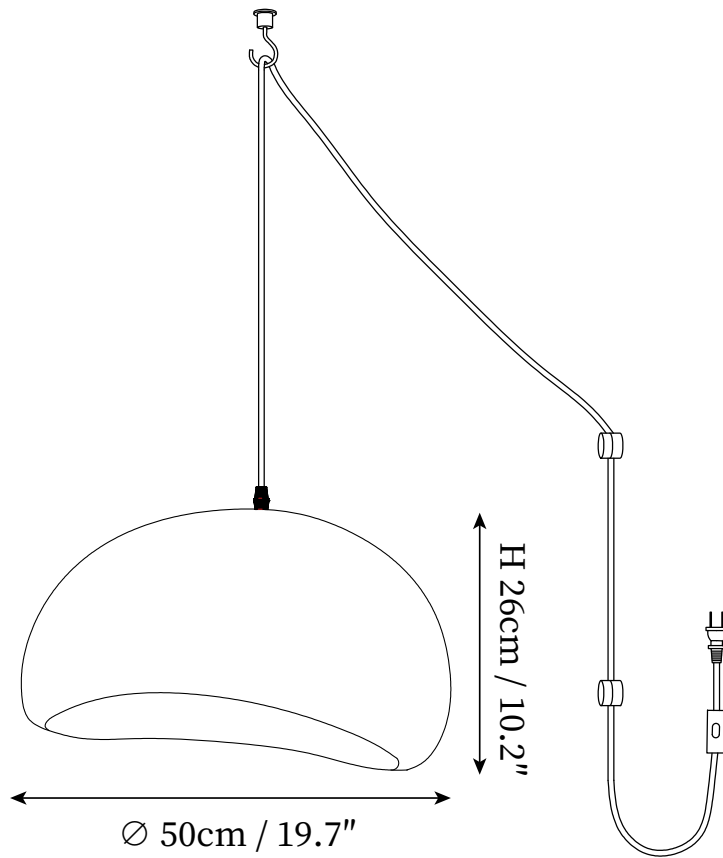

SPECIFICATION SHEET

SPECIFICATION DETAILS

*For custom options, consult factory for details

Fixture Dimensions	D 11.8" x H 6.7", D 15.7" x H 9.1", D 19.7" x H 10.2"
Light source	E26 or E27. (bulb not included)
Wattage	MAX 15W incandescent bulb or LED equivalent.
Voltage	AC 110-240V
Mounting	Hardwired.
Dimming	Compatible with dimmable bulbs (bulb not included)
Control method	Compatible with common wall switches(not included)
Finishes	Grey, White, Beige, Brown, Blue, Orange.
Shade Details	Grey, White, Beige, Brown, Blue, Orange.
Material	High density polystyrene, Metal.
Wire Length	The standard length of the cord is 177.2" (450 cm), the length is adjustable.