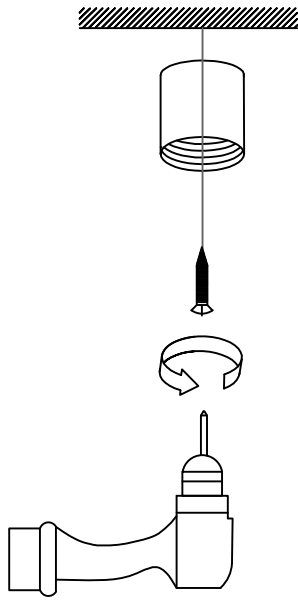

1

Use screws to fix the upper part of the small ceiling cover to the ceiling and wall

2

Insert the wire and twist it into the lower part of the small ceiling cover to fix it

3

Installing light source