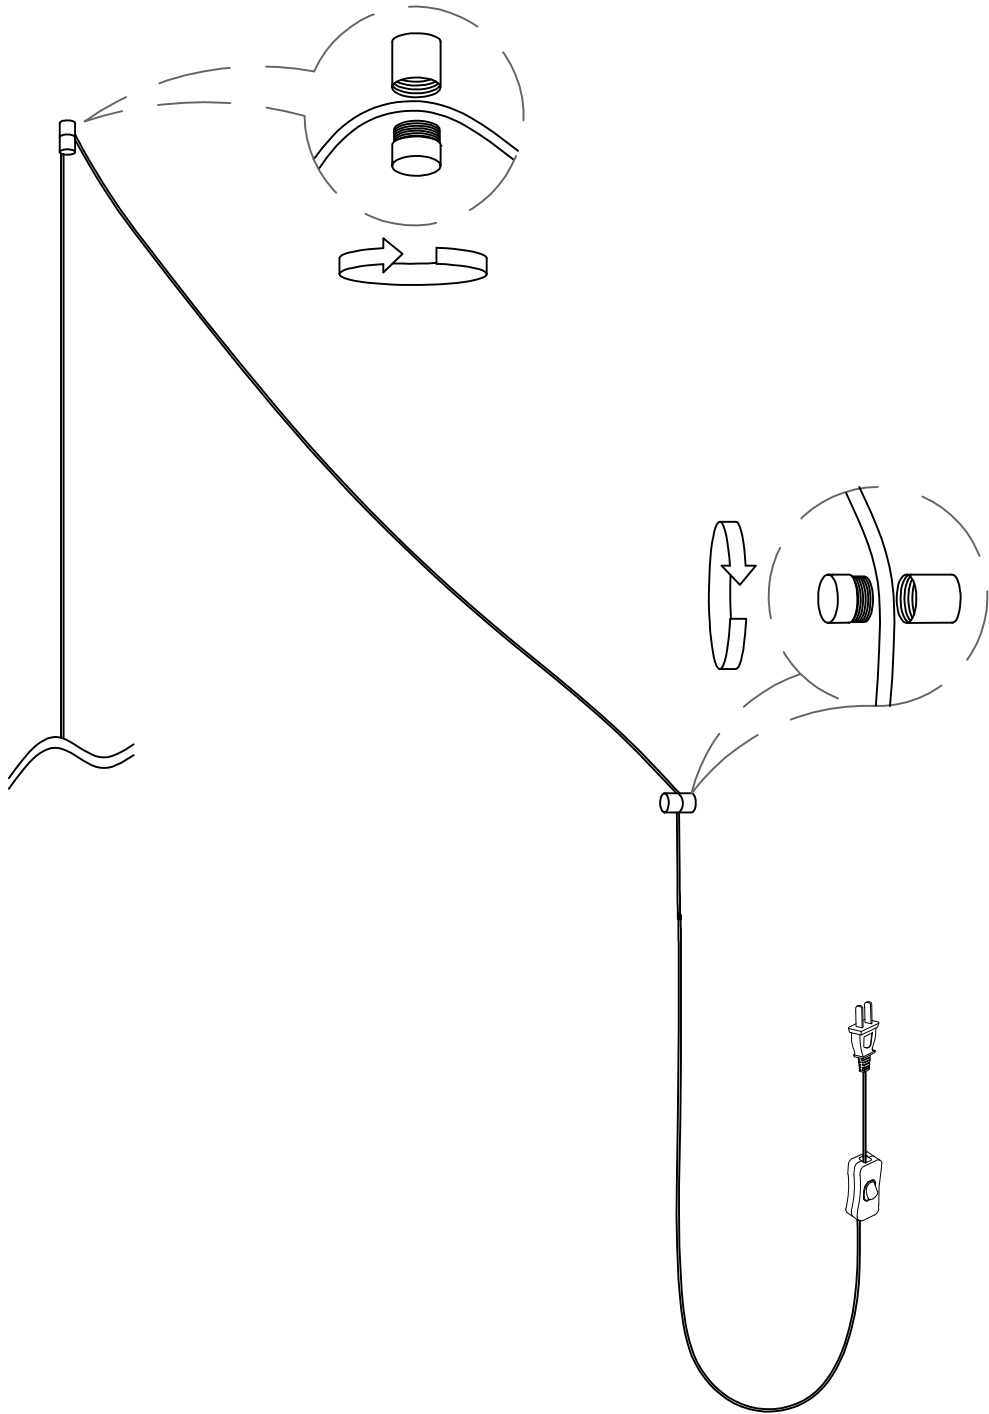

1

Use screws to fix the upper part of the small ceiling cover to the ceiling and wall

2

Insert the wire and twist it into the lower part of the small ceiling cover to fix it

3

Installing light source