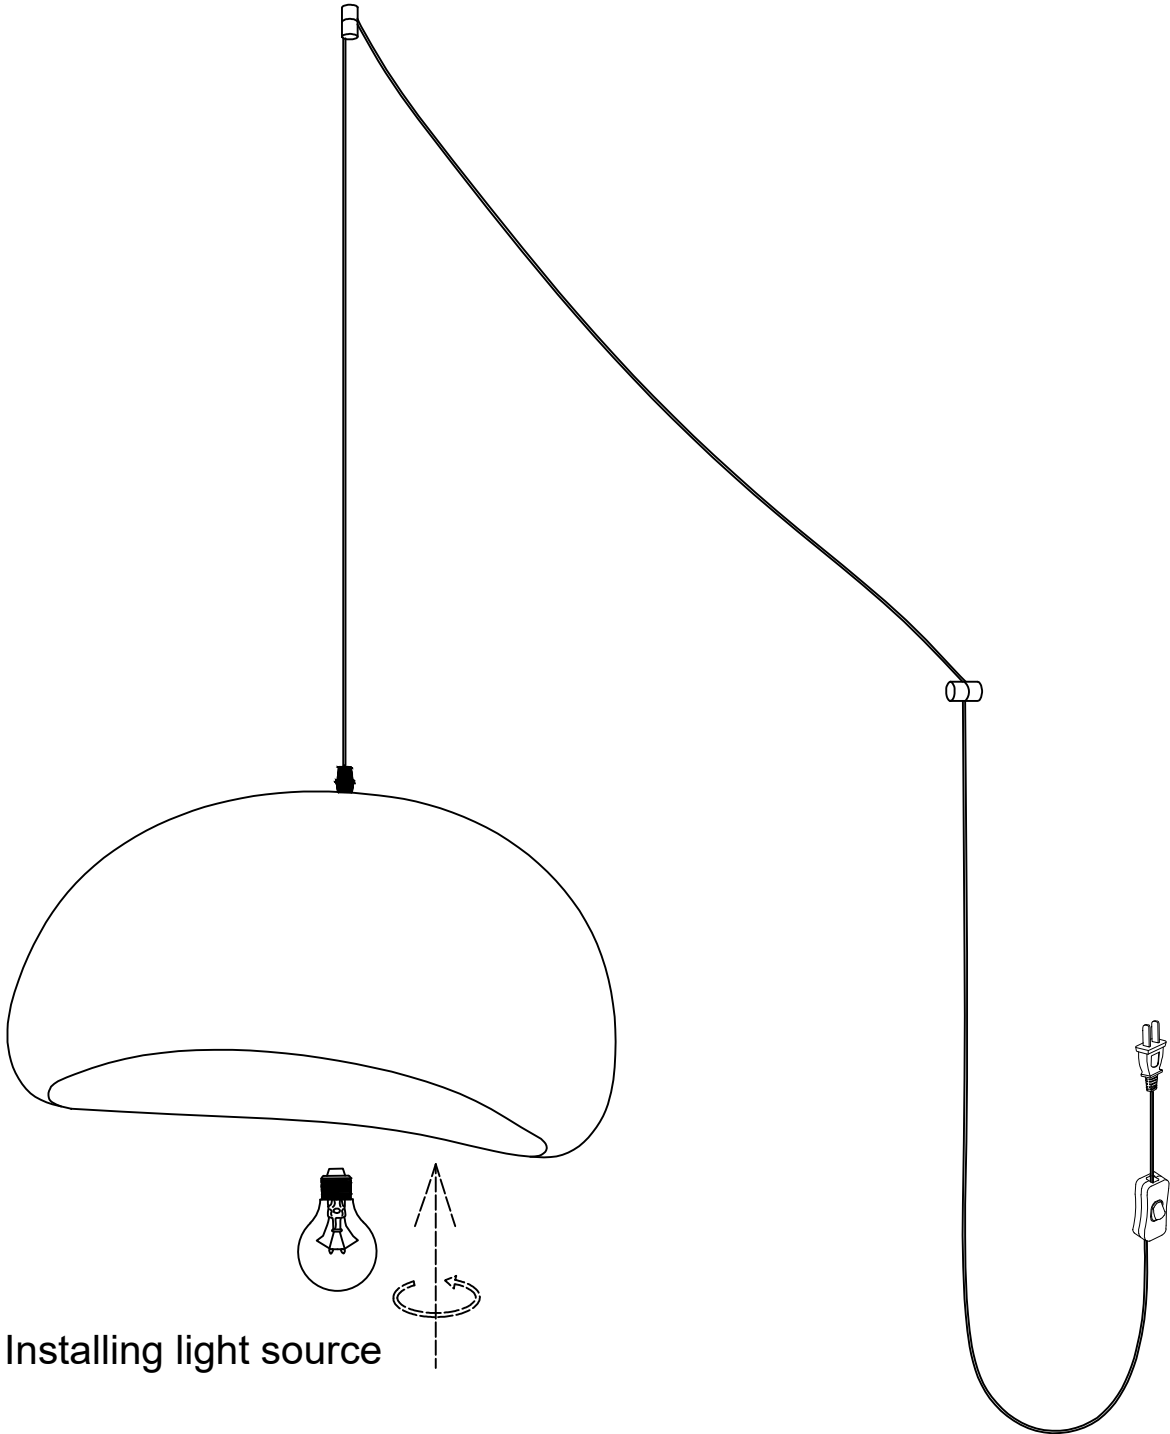

1

Use screws to fix the upper part of the small ceiling cover to the ceiling and wall

2

Insert the wire and twist it into the lower part of the small ceiling cover to fix it

3

Installing light source