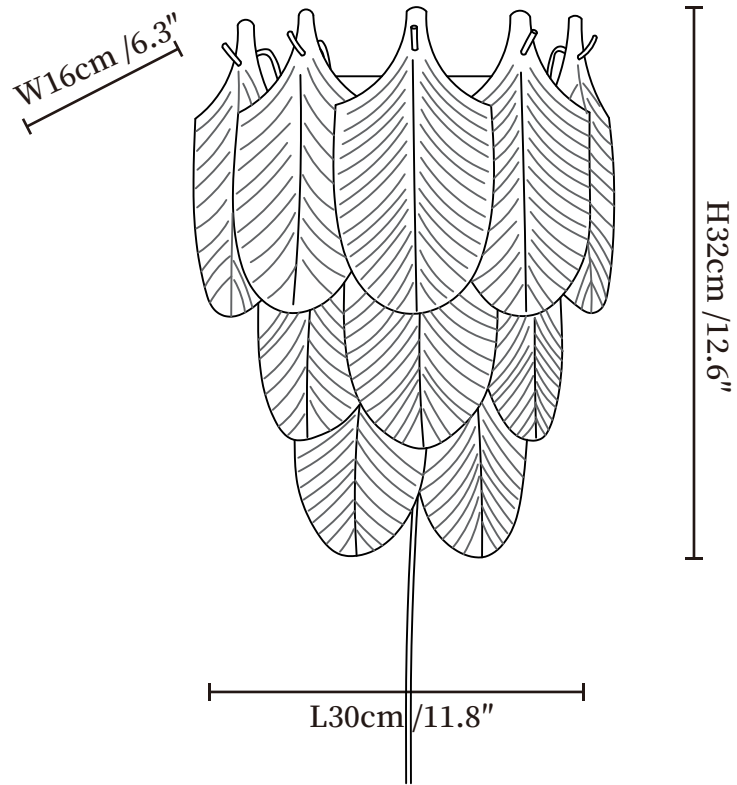

SPECIFICATION SHEET

SPECIFICATION DETAILS

*For custom options, consult factory for details

Fixture Dimensions	Ø 5.9" x H 13.8", Depth: 25cm / 9.8"
Light source	G9(bulb not included)
Wattage	MAX5W incandescent bulb or LED equivalent.
Voltage	AC 110-240V
Dimming	Compatible with dimmable bulbs (bulb not included)
Control method	In line ON / OFF switch.
Finishes	Brass
Shade Details	Clear
Cord Length	Supplied with switched plug cord, length ~59" (150cm).
Material	Brass, Glass, Metal