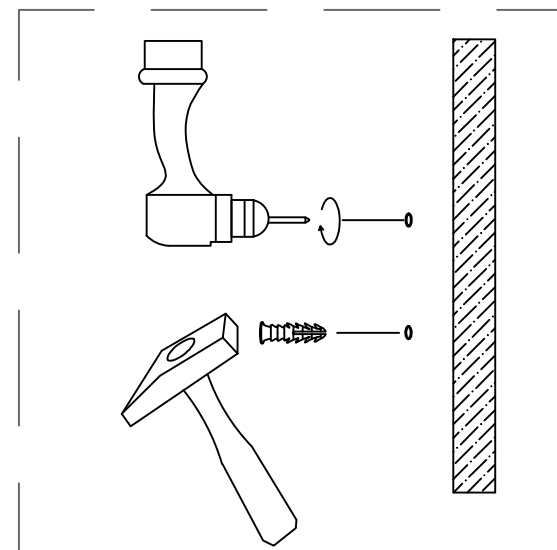

### CAUTION

Pulling the light fixture out of the surface may cause personal injury and damage to the fixture and/or the mounting surface. To reduce the likelihood of such injury or damage, install it only on surfaces with intact mechanical structures.

### ⚠ WARNINGS

Choking hazard. Keep the power cord at least 3 feet away from cribs, bassinets, and toddler beds.

THIS PRODUCT IS NOT A TOY AND HAS NO PLAY VALUE.

Please read the following installation steps carefully:

1

2

3

4