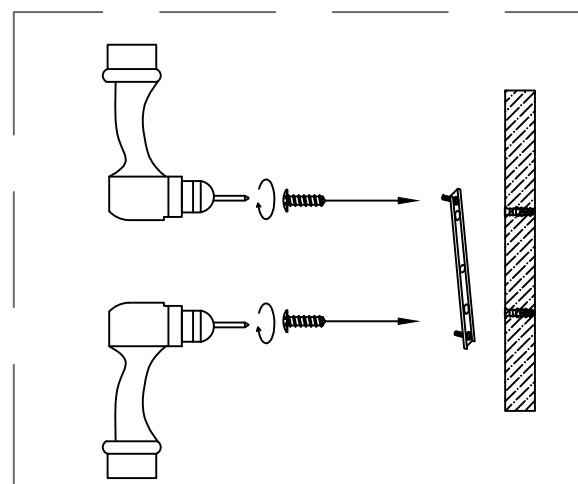

### CAUTION

Pulling the light fixture out of the surface may cause personal injury and damage to the fixture and/or the mounting surface. To reduce the likelihood of such injury or damage, install it only on surfaces with intact mechanical structures.

### ⚠ WARNINGS

Choking hazard. Keep the power cord at least 3 feet away from cribs, bassinets, and toddler beds.

THIS PRODUCT IS NOT A TOY AND HAS NO PLAY VALUE.

Please read the following installation steps carefully:

1

2

3

4