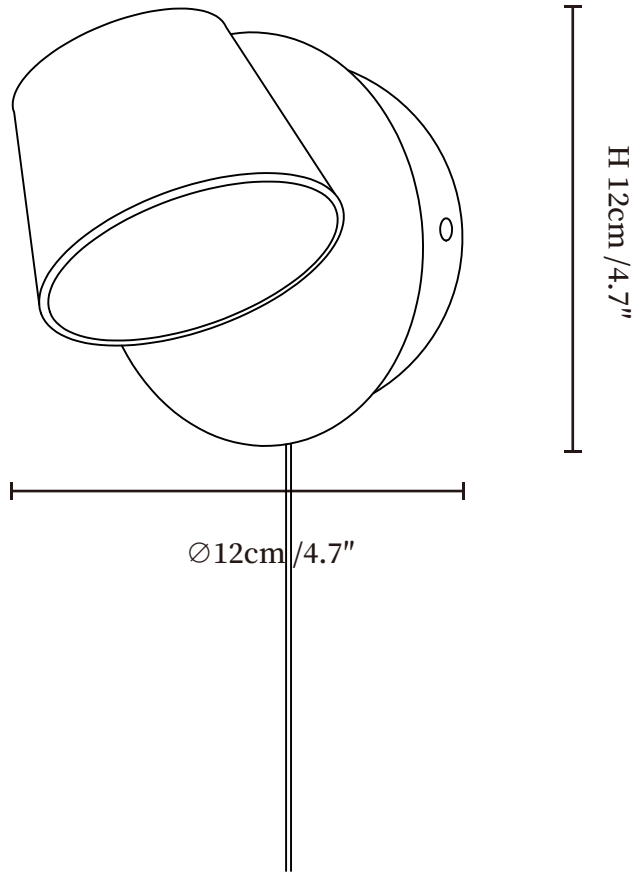

SPECIFICATION SHEET

SPECIFICATION DETAILS

*For custom options, consult factory for details

Fixture Dimensions	Ø 4.7" x H 4.7"
Light source	Integrated LED
Wattage	~8 Watts
Voltage	AC 110-240V
CRI(Ra)	90+CRI
LED Rated Life	30000 hours
Color Temperature	Warm Light (3000K), Neutral Light (4000K), Cool Light (6000K)
Cord Length	Supplied with switched plug cord, length ~59" (150cm).
Control method	In line ON / OFF switch.
Finishes	Black, White.
Shade Details	White.
Material	Metal, Acrylic.

SPECIFICATION SHEET

SPECIFICATION DETAILS

*For custom options, consult factory for details

Fixture Dimensions	Ø 10.2" x H 3.9"
Light source	Integrated LED
Wattage	~8 Watts
Voltage	AC 110-240V
CRI(Ra)	90+CRI
LED Rated Life	30000 hours
Color Temperature	Warm Light (3000K), Neutral Light (4000K), Cool Light (6000K)
Cord Length	Supplied with switched plug cord, length ~59" (150cm).
Control method	In line ON / OFF switch.
Finishes	Black, White.
Shade Details	White.
Material	Metal, Acrylic.

SPECIFICATION SHEET

SPECIFICATION DETAILS

*For custom options, consult factory for details

Fixture Dimensions	Ø 15" x H 3.9"
Light source	Integrated LED
Wattage	~8 Watts
Voltage	AC 110-240V
CRI(Ra)	90+CRI
LED Rated Life	30000 hours
Color Temperature	Warm Light (3000K), Neutral Light (4000K), Cool Light (6000K)
Cord Length	Supplied with switched plug cord, length ~59" (150cm).
Control method	In line ON / OFF switch.
Finishes	Black, White.
Shade Details	White.
Material	Metal, Acrylic.