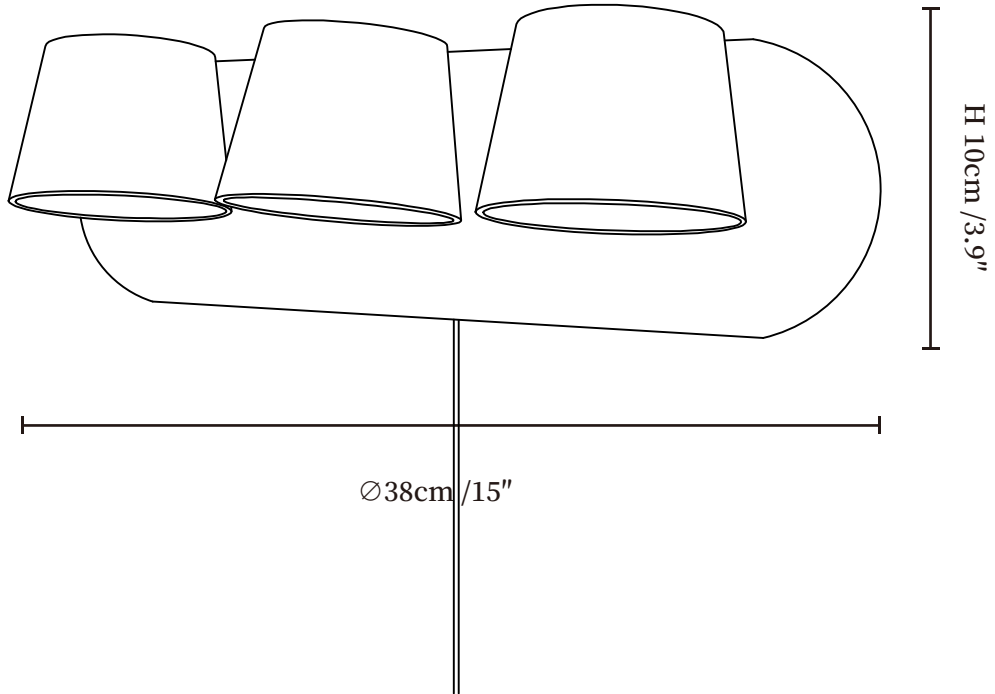

SPECIFICATION SHEET

SPECIFICATION DETAILS

*For custom options, consult factory for details

Fixture Dimensions	Ø 4.7" x H 4.7"
Light source	Integrated LED
Wattage	~8 Watts
Voltage	AC 110-240V
CRI(Ra)	90+CRI
LED Rated Life	30000 hours
Color Temperature	Warm Light (3000K), Neutral Light (4000K), Cool Light (6000K)
Cord Length	Supplied with switched plug cord, length ~59" (150cm).
Control method	In line ON / OFF switch.
Finishes	Black, White.
Shade Details	White.
Material	Metal, Acrylic.

SPECIFICATION SHEET

SPECIFICATION DETAILS

*For custom options, consult factory for details

Fixture Dimensions	Ø 10.2" x H 3.9"
Light source	Integrated LED
Wattage	~8 Watts
Voltage	AC 110-240V
CRI(Ra)	90+CRI
LED Rated Life	30000 hours
Color Temperature	Warm Light (3000K), Neutral Light (4000K), Cool Light (6000K)
Cord Length	Supplied with switched plug cord, length ~59" (150cm).
Control method	In line ON / OFF switch.
Finishes	Black, White.
Shade Details	White.
Material	Metal, Acrylic.

SPECIFICATION SHEET

SPECIFICATION DETAILS

*For custom options, consult factory for details

Fixture Dimensions	Ø 15" x H 3.9"
Light source	Integrated LED
Wattage	~8 Watts
Voltage	AC 110-240V
CRI(Ra)	90+CRI
LED Rated Life	30000 hours
Color Temperature	Warm Light (3000K), Neutral Light (4000K), Cool Light (6000K)
Cord Length	Supplied with switched plug cord, length ~59" (150cm).
Control method	In line ON / OFF switch.
Finishes	Black, White.
Shade Details	White.
Material	Metal, Acrylic.