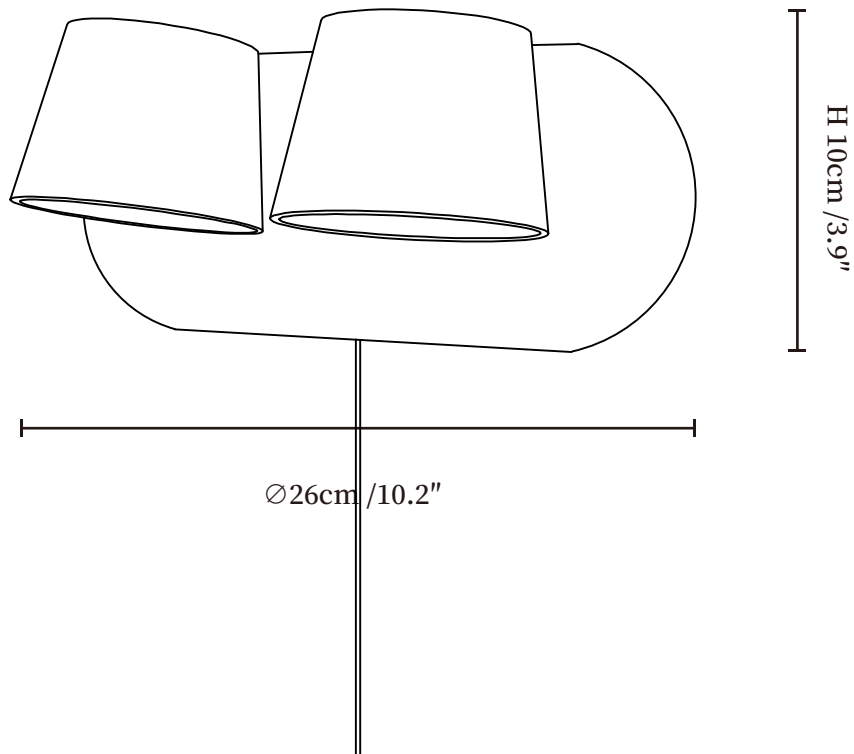

SPECIFICATION SHEET

SPECIFICATION DETAILS

*For custom options, consult factory for details

Fixture Dimensions	Ø 4.7" x H 4.7"
Light source	Integrated LED
Wattage	~8 Watts
Voltage	AC 110-240V
CRI(Ra)	90+CRI
LED Rated Life	30000 hours
Color Temperature	Warm Light (3000K), Neutral Light (4000K), Cool Light (6000K)
Cord Length	Supplied with switched plug cord, length ~59" (150cm).
Control method	In line ON / OFF switch.
Finishes	Black, White.
Shade Details	White.
Material	Metal, Acrylic.

SPECIFICATION SHEET

SPECIFICATION DETAILS

*For custom options, consult factory for details

Fixture Dimensions	Ø 10.2" x H 3.9"
Light source	Integrated LED
Wattage	~8 Watts
Voltage	AC 110-240V
CRI(Ra)	90+CRI
LED Rated Life	30000 hours
Color Temperature	Warm Light (3000K), Neutral Light (4000K), Cool Light (6000K)
Cord Length	Supplied with switched plug cord, length ~59" (150cm).
Control method	In line ON / OFF switch.
Finishes	Black, White.
Shade Details	White.
Material	Metal, Acrylic.

SPECIFICATION SHEET

SPECIFICATION DETAILS

*For custom options, consult factory for details

Fixture Dimensions	Ø 15" x H 3.9"
Light source	Integrated LED
Wattage	~8 Watts
Voltage	AC 110-240V
CRI(Ra)	90+CRI
LED Rated Life	30000 hours
Color Temperature	Warm Light (3000K), Neutral Light (4000K), Cool Light (6000K)
Cord Length	Supplied with switched plug cord, length ~59" (150cm).
Control method	In line ON / OFF switch.
Finishes	Black, White.
Shade Details	White.
Material	Metal, Acrylic.