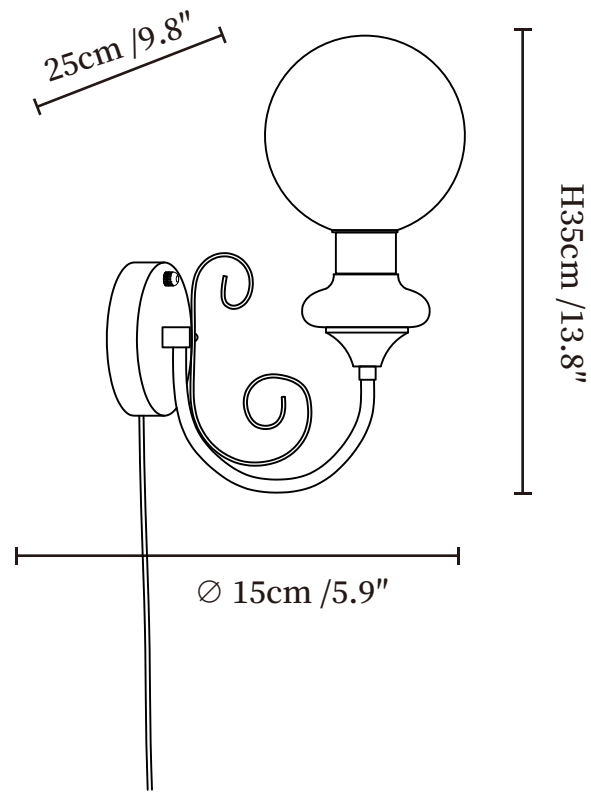

SPECIFICATION SHEET

SPECIFICATION DETAILS

*For custom options, consult factory for details

Fixture Dimensions	Ø 5.9" x H 13.8", Depth 9.8"
Light source	E26 or E27 (bulb not included)
Wattage	MAX40W incandescent bulb or LED equivalent.
Voltage	AC 110-240V
Dimming	Compatible with dimmable bulbs (bulb not included)
Control method	In line ON / OFF switch.
Finishes	Gold, Green, Black, Red, light Green
Shade Details	White
Cord Length	Supplied with switched plug cord, length ~59" (150cm).
Material	Wood, Metal, Glass
