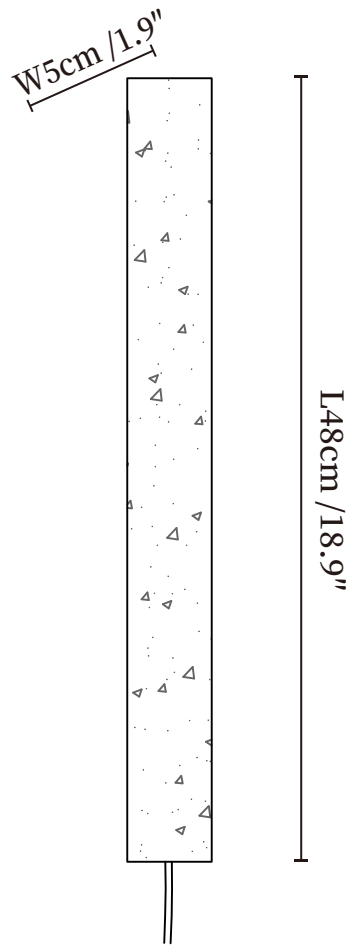

SPECIFICATION SHEET

SPECIFICATION DETAILS

*For custom options, consult factory for details

Fixture Dimensions	L 18.9" x W 1.9", Depth 5cm / H 1.9"
Light source	Integrated LED
Wattage	~8 Watts
Voltage	AC 110-240V
CRI(Ra)	90+CRI
LED Rated Life	30000 hours
Color Temperature	Warm Light (3000K), Neutral Light (4000K), Cool Light (6000K)
Cord Length	Supplied with switched plug cord, length ~59" (150cm).
Control method	In line ON / OFF switch.
Finishes	Yellow Travertine.
Shade Details	Yellow Travertine.
Material	Yellow Travertine, Acrylic.

SPECIFICATION SHEET

SPECIFICATION DETAILS

*For custom options, consult factory for details

Fixture Dimensions	L 22.8" x W 1.9", Depth 5cm / H 1.9"
Light source	Integrated LED
Wattage	~8 Watts
Voltage	AC 110-240V
CRI(Ra)	90+CRI
LED Rated Life	30000 hours
Color Temperature	Warm Light (3000K), Neutral Light (4000K), Cool Light (6000K)
Cord Length	Supplied with switched plug cord, length ~59" (150cm).
Control method	In line ON / OFF switch.
Finishes	Yellow Travertine.
Shade Details	Yellow Travertine.
Material	Yellow Travertine, Acrylic.