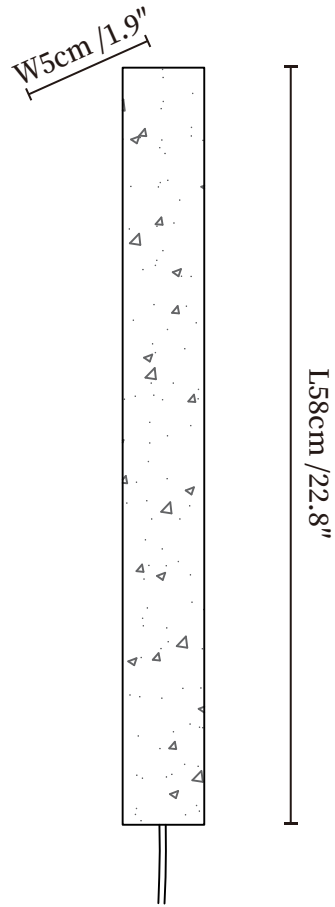

SPECIFICATION SHEET

SPECIFICATION DETAILS

*For custom options, consult factory for details

Fixture Dimensions	L 18.9" x W 1.9", Depth 5cm / H 1.9"
Light source	Integrated LED
Wattage	~8 Watts
Voltage	AC 110-240V
CRI(Ra)	90+CRI
LED Rated Life	30000 hours
Color Temperature	Warm Light (3000K), Neutral Light (4000K), Cool Light (6000K)
Cord Length	Supplied with switched plug cord, length ~59" (150cm).
Control method	In line ON / OFF switch.
Finishes	Yellow Travertine.
Shade Details	Yellow Travertine.
Material	Yellow Travertine, Acrylic.

SPECIFICATION SHEET

SPECIFICATION DETAILS

*For custom options, consult factory for details

Fixture Dimensions	L 22.8" x W 1.9", Depth 5cm / H 1.9"
Light source	Integrated LED
Wattage	~8 Watts
Voltage	AC 110-240V
CRI(Ra)	90+CRI
LED Rated Life	30000 hours
Color Temperature	Warm Light (3000K), Neutral Light (4000K), Cool Light (6000K)
Cord Length	Supplied with switched plug cord, length ~59" (150cm).
Control method	In line ON / OFF switch.
Finishes	Yellow Travertine.
Shade Details	Yellow Travertine.
Material	Yellow Travertine, Acrylic.