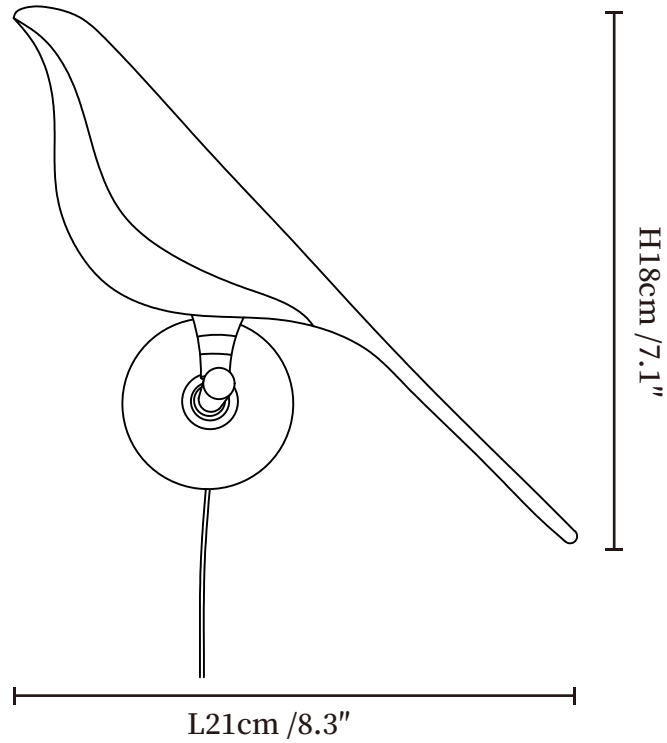

# SPECIFICATION SHEET

---

## SPECIFICATION DETAILS

\*For custom options, consult factory for details

<b>Fixture Dimensions</b>	L 8.3" x H 7.1"
<b>Light source</b>	Integrated LED
<b>Wattage</b>	~8 Watts
<b>Voltage</b>	AC 110-240V
<b>CRI(Ra)</b>	90+CRI
<b>LED Rated Life</b>	30000 hours
<b>Color Temperature</b>	Warm Light (3000K), Neutral Light (4000K), Cool Light (6000K)
<b>Cord Length</b>	Supplied with switched plug cord, length ~59" (150cm).
<b>Control method</b>	In line ON / OFF switch.
<b>Finishes</b>	Black & Rose gold
<b>Shade Details</b>	Rose gold
<b>Material</b>	Zinc alloy, Acrylic

## SPECIFICATION DETAILS

\*For custom options, consult factory for details

<b>Fixture Dimensions</b>	L 11" x H 15"
<b>Light source</b>	Integrated LED
<b>Wattage</b>	~8 Watts
<b>Voltage</b>	AC 110-240V
<b>CRI(Ra)</b>	90+CRI
<b>LED Rated Life</b>	30000 hours
<b>Color Temperature</b>	Warm Light (3000K), Neutral Light (4000K), Cool Light (6000K)
<b>Cord Length</b>	Supplied with switched plug cord, length ~59" (150cm).
<b>Control method</b>	In line ON / OFF switch.
<b>Finishes</b>	Black & Rose gold
<b>Shade Details</b>	Rose gold
<b>Material</b>	Zinc alloy, Acrylic