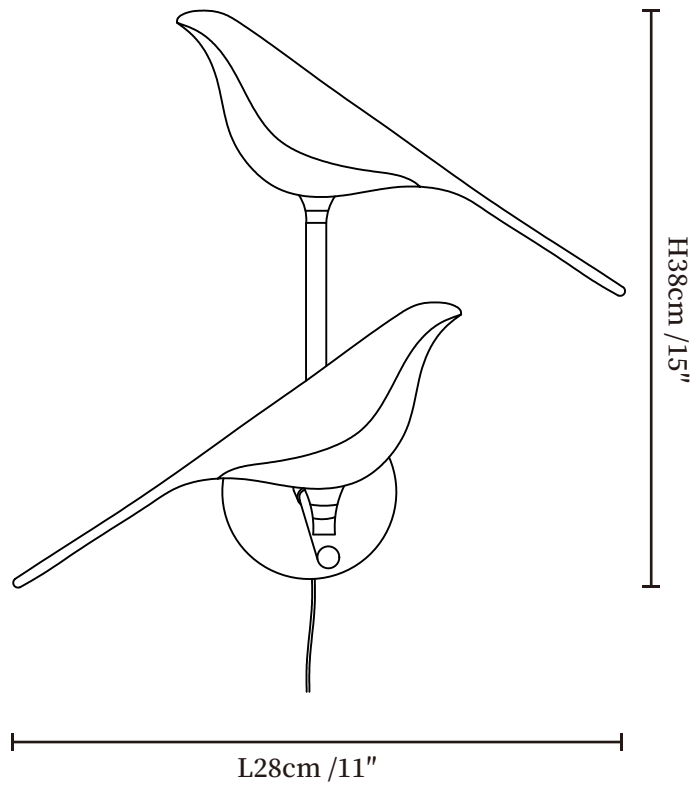

# SPECIFICATION SHEET

---

## SPECIFICATION DETAILS

\*For custom options, consult factory for details

<b>Fixture Dimensions</b>	L 8.3" x H 7.1"
<b>Light source</b>	Integrated LED
<b>Wattage</b>	~8 Watts
<b>Voltage</b>	AC 110-240V
<b>CRI(Ra)</b>	90+CRI
<b>LED Rated Life</b>	30000 hours
<b>Color Temperature</b>	Warm Light (3000K), Neutral Light (4000K), Cool Light (6000K)
<b>Cord Length</b>	Supplied with switched plug cord, length ~59" (150cm).
<b>Control method</b>	In line ON / OFF switch.
<b>Finishes</b>	Black & Rose gold
<b>Shade Details</b>	Rose gold
<b>Material</b>	Zinc alloy, Acrylic

## SPECIFICATION DETAILS

\*For custom options, consult factory for details

<b>Fixture Dimensions</b>	L 11" x H 15"
<b>Light source</b>	Integrated LED
<b>Wattage</b>	~8 Watts
<b>Voltage</b>	AC 110-240V
<b>CRI(Ra)</b>	90+CRI
<b>LED Rated Life</b>	30000 hours
<b>Color Temperature</b>	Warm Light (3000K), Neutral Light (4000K), Cool Light (6000K)
<b>Cord Length</b>	Supplied with switched plug cord, length ~59" (150cm).
<b>Control method</b>	In line ON / OFF switch.
<b>Finishes</b>	Black & Rose gold
<b>Shade Details</b>	Rose gold
<b>Material</b>	Zinc alloy, Acrylic