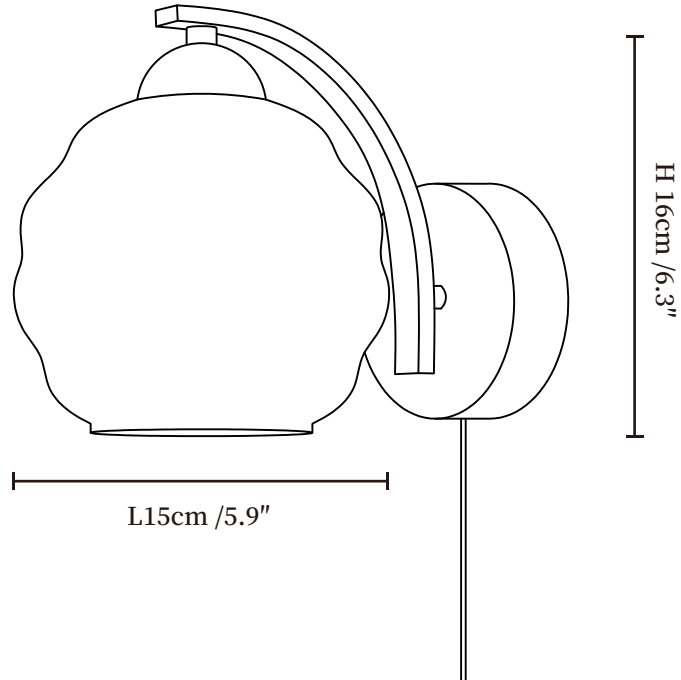

SPECIFICATION SHEET

SPECIFICATION DETAILS

*For custom options, consult factory for details

Fixture Dimensions	Ø 5.9" x H 6.3"
Light source	E26 or E27 (bulb not included)
Wattage	MAX 40W incandescent bulb or LED equivalent.
Voltage	AC 110-240V
Dimming	Compatible with dimmable bulbs (bulb not included)
Control method	In line ON / OFF switch.
Finishes	Gold, Chrome.
Shade Details	Beige, White.
Cord Length	Supplied with switched plug cord, length ~59" (150cm).
Material	Iron, Metal, Glass.