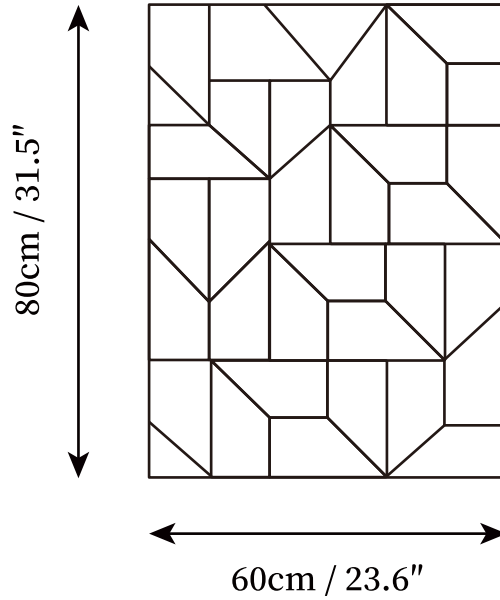

SPECIFICATION SHEET

SPECIFICATION DETAILS

*For custom options, consult factory for details

Fixture Dimensions	L 23.6" x W 31.5"
Light source	Integrated LED
Wattage	~5W
Voltage	AC 110-240V
Dimming	Not supported
CRI(Ra)	90+CRI
Mounting	Hardwired.
LED Rated Life	30000 hours
Color Temperature	Warm Light (3000K), Neutral Light (4000K), Cool Light (6000K)
Control method	Compatible with common wall switches(not included)
Finishes	White.
Shade Details	White.
Material	Metal.