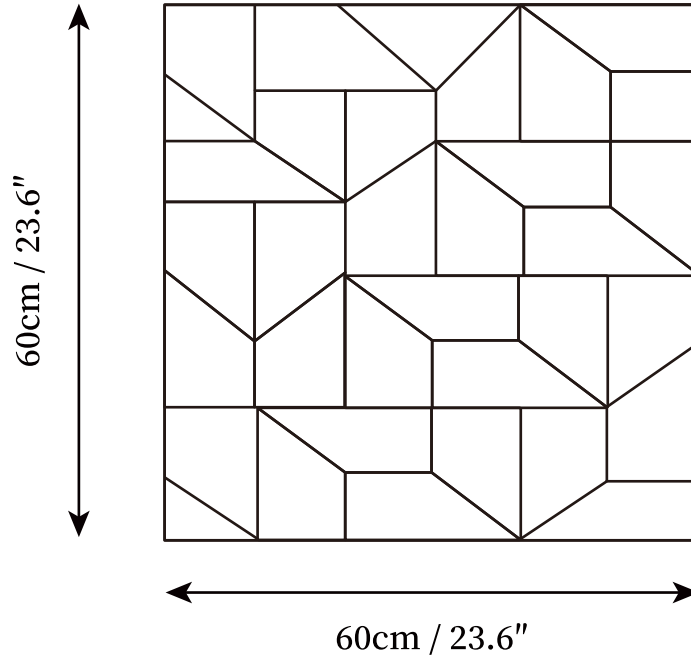

SPECIFICATION SHEET

SPECIFICATION DETAILS

*For custom options, consult factory for details

Fixture Dimensions	L 23.6" x W 23.6"
Light source	Integrated LED
Wattage	~5W
Voltage	AC 110-240V
Dimming	Not supported
CRI(Ra)	90+CRI
Mounting	Hardwired.
LED Rated Life	30000 hours
Color Temperature	Warm Light (3000K), Neutral Light (4000K), Cool Light (6000K)
Control method	Compatible with common wall switches(not included)
Finishes	White.
Shade Details	White.
Material	Metal.