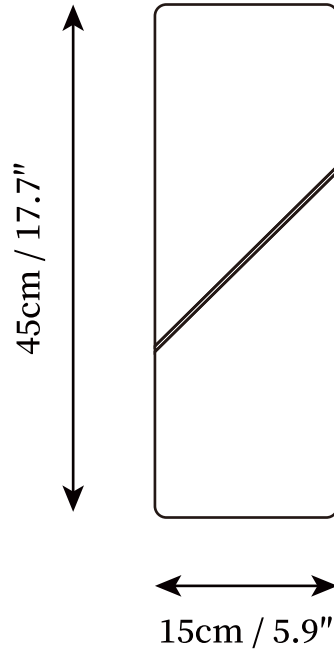

## SPECIFICATION DETAILS

\*For custom options, consult factory for details

|                           |   |
|---------------------------|---|
| <b>Fixture Dimensions</b> | L 5.9" x W 17.7"  |
| <b>Light source</b>       | Integrated LED  |
| <b>Wattage</b>            | ~5W   |
| <b>Voltage</b>            | AC 110-240V   |
| <b>Dimming</b>            | Not supported   |
| <b>CRI(Ra)</b>            | 90+CRI  |
| <b>Mounting</b>           | Hardwired.  |
| <b>LED Rated Life</b>     | 30000 hours   |
| <b>Color Temperature</b>  | Warm Light (3000K), Neutral Light (4000K), Cool Light (6000K) |
| <b>Control method</b>     | Compatible with common wall switches(not included)            |
| <b>Finishes</b>           | White.  |
| <b>Shade Details</b>      | White.  |
| <b>Material</b>           | Metal.  |

## SPECIFICATION DETAILS

\*For custom options, consult factory for details

|                           |   |
|---------------------------|---|
| <b>Fixture Dimensions</b> | L 11.8" x W 17.7"   |
| <b>Light source</b>       | Integrated LED  |
| <b>Wattage</b>            | ~5W   |
| <b>Voltage</b>            | AC 110-240V   |
| <b>Dimming</b>            | Not supported   |
| <b>CRI(Ra)</b>            | 90+CRI  |
| <b>Mounting</b>           | Hardwired.  |
| <b>LED Rated Life</b>     | 30000 hours   |
| <b>Color Temperature</b>  | Warm Light (3000K), Neutral Light (4000K), Cool Light (6000K) |
| <b>Control method</b>     | Compatible with common wall switches (not included)           |
| <b>Finishes</b>           | White.  |
| <b>Shade Details</b>      | White.  |
| <b>Material</b>           | Metal.  |