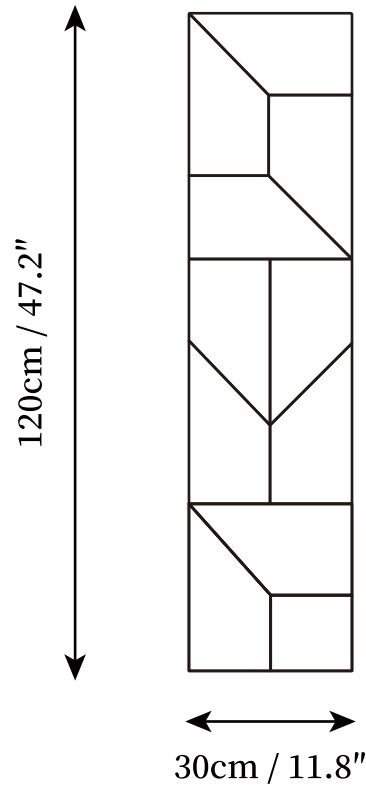

SPECIFICATION SHEET

SPECIFICATION DETAILS

*For custom options, consult factory for details

Fixture Dimensions	L 11.8" x W 47.2"
Light source	Integrated LED
Wattage	~5W
Voltage	AC 110-240V
Dimming	Not supported
CRI(Ra)	90+CRI
Mounting	Hardwired.
LED Rated Life	30000 hours
Color Temperature	Warm Light (3000K), Neutral Light (4000K), Cool Light (6000K)
Control method	Compatible with common wall switches (not included)
Finishes	White.
Shade Details	White.
Material	Metal.