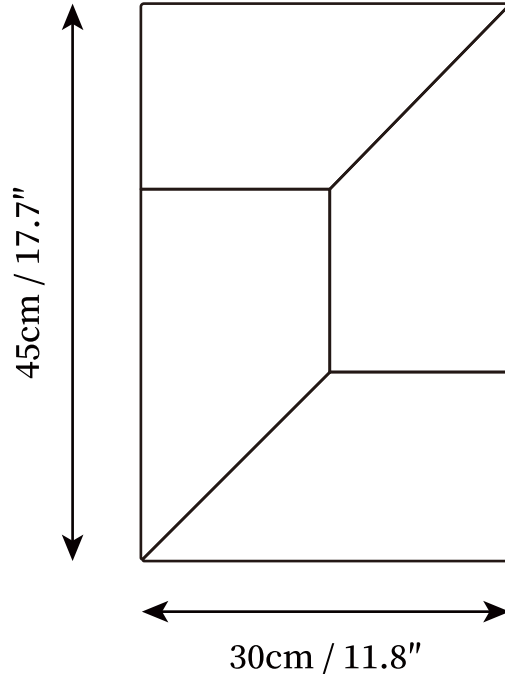

## SPECIFICATION DETAILS

\*For custom options, consult factory for details

|                           |   |
|---------------------------|---|
| <b>Fixture Dimensions</b> | L 5.9" x W 17.7"  |
| <b>Light source</b>       | Integrated LED  |
| <b>Wattage</b>            | ~5W   |
| <b>Voltage</b>            | AC 110-240V   |
| <b>Dimming</b>            | Not supported   |
| <b>CRI(Ra)</b>            | 90+CRI  |
| <b>Mounting</b>           | Hardwired.  |
| <b>LED Rated Life</b>     | 30000 hours   |
| <b>Color Temperature</b>  | Warm Light (3000K), Neutral Light (4000K), Cool Light (6000K) |
| <b>Control method</b>     | Compatible with common wall switches(not included)            |
| <b>Finishes</b>           | White.  |
| <b>Shade Details</b>      | White.  |
| <b>Material</b>           | Metal.  |

## SPECIFICATION DETAILS

\*For custom options, consult factory for details

|                           |   |
|---------------------------|---|
| <b>Fixture Dimensions</b> | L 11.8" x W 17.7"   |
| <b>Light source</b>       | Integrated LED  |
| <b>Wattage</b>            | ~5W   |
| <b>Voltage</b>            | AC 110-240V   |
| <b>Dimming</b>            | Not supported   |
| <b>CRI(Ra)</b>            | 90+CRI  |
| <b>Mounting</b>           | Hardwired.  |
| <b>LED Rated Life</b>     | 30000 hours   |
| <b>Color Temperature</b>  | Warm Light (3000K), Neutral Light (4000K), Cool Light (6000K) |
| <b>Control method</b>     | Compatible with common wall switches (not included)           |
| <b>Finishes</b>           | White.  |
| <b>Shade Details</b>      | White.  |
| <b>Material</b>           | Metal.  |