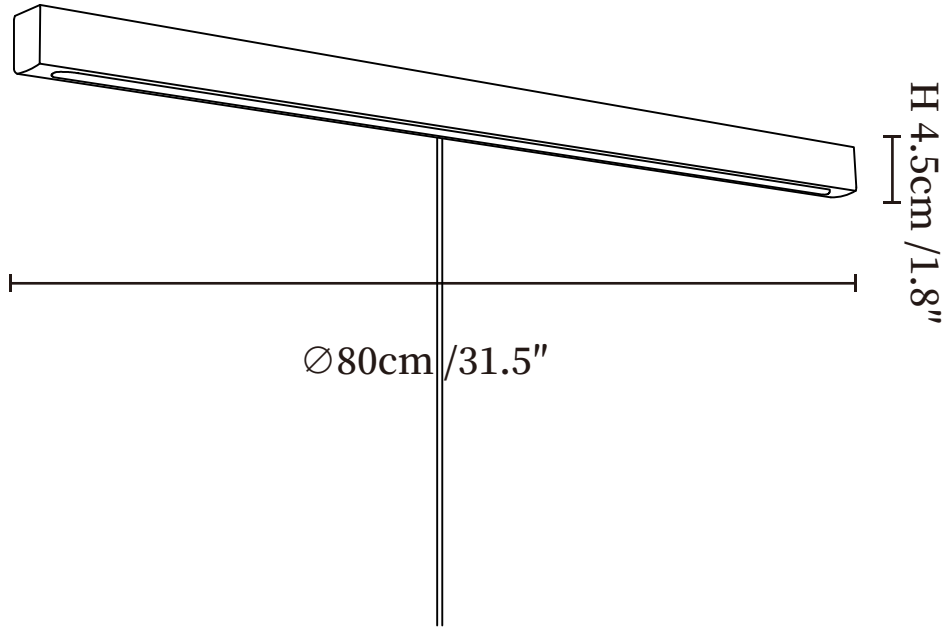

SPECIFICATION SHEET

SPECIFICATION DETAILS

*For custom options, consult factory for details

Fixture Dimensions	Ø 23.6" x H 1.8"
Light source	Integrated LED
Wattage	~12 Watts
Voltage	AC 110-240V
CRI(Ra)	90+CRI
LED Rated Life	30000 hours
Color Temperature	Warm Light (3000K), Neutral Light (4000K), Cool Light (6000K)
Cord Length	Supplied with switched plug cord, length ~59" (150cm).
Control method	In line ON / OFF switch.
Finishes	Wood Color, Walnut Color.
Shade Details	White.
Material	Wood, Metal, Acrylic.

SPECIFICATION SHEET

SPECIFICATION DETAILS

*For custom options, consult factory for details

Fixture Dimensions	Ø 31.5" x H 1.8"
Light source	Integrated LED
Wattage	~16 Watts
Voltage	AC 110-240V
CRI(Ra)	90+CRI
LED Rated Life	30000 hours
Color Temperature	Warm Light (3000K), Neutral Light (4000K), Cool Light (6000K)
Cord Length	Supplied with switched plug cord, length ~59" (150cm).
Control method	In line ON / OFF switch.
Finishes	Wood Color, Walnut Color.
Shade Details	White.
Material	Wood, Metal, Acrylic.

SPECIFICATION SHEET

SPECIFICATION DETAILS

*For custom options, consult factory for details

Fixture Dimensions	$\text{Ø } 47.2'' \times \text{H } 1.8''$
Light source	Integrated LED
Wattage	~24 Watts
Voltage	AC 110-240V
CRI(Ra)	90+CRI
LED Rated Life	30000 hours
Color Temperature	Warm Light (3000K), Neutral Light (4000K), Cool Light (6000K)
Cord Length	Supplied with switched plug cord, length ~59" (150cm).
Control method	In line ON / OFF switch.
Finishes	Wood Color, Walnut Color.
Shade Details	White.
Material	Wood, Metal, Acrylic.