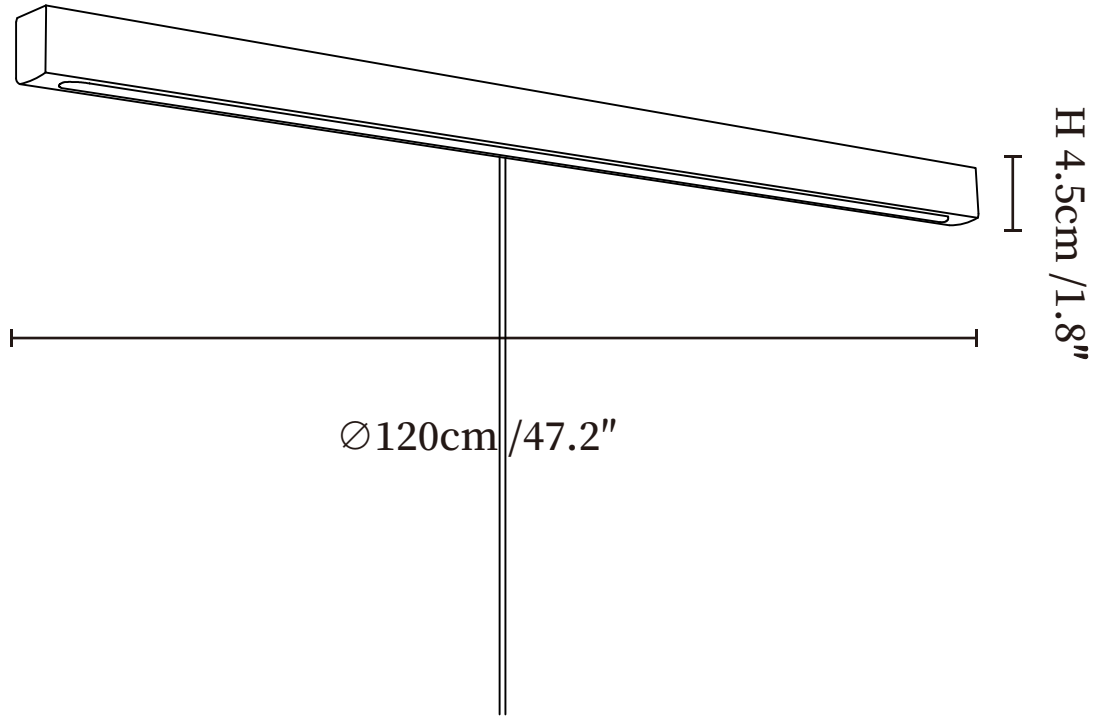

SPECIFICATION SHEET

SPECIFICATION DETAILS

*For custom options, consult factory for details

Fixture Dimensions	Ø 23.6" x H 1.8"
Light source	Integrated LED
Wattage	~12 Watts
Voltage	AC 110-240V
CRI(Ra)	90+CRI
LED Rated Life	30000 hours
Color Temperature	Warm Light (3000K), Neutral Light (4000K), Cool Light (6000K)
Cord Length	Supplied with switched plug cord, length ~59" (150cm).
Control method	In line ON / OFF switch.
Finishes	Wood Color, Walnut Color.
Shade Details	White.
Material	Wood, Metal, Acrylic.

SPECIFICATION SHEET

SPECIFICATION DETAILS

*For custom options, consult factory for details

Fixture Dimensions	Ø 31.5" x H 1.8"
Light source	Integrated LED
Wattage	~16 Watts
Voltage	AC 110-240V
CRI(Ra)	90+CRI
LED Rated Life	30000 hours
Color Temperature	Warm Light (3000K), Neutral Light (4000K), Cool Light (6000K)
Cord Length	Supplied with switched plug cord, length ~59" (150cm).
Control method	In line ON / OFF switch.
Finishes	Wood Color, Walnut Color.
Shade Details	White.
Material	Wood, Metal, Acrylic.

SPECIFICATION SHEET

SPECIFICATION DETAILS

*For custom options, consult factory for details

Fixture Dimensions	$\text{Ø } 47.2'' \times \text{H } 1.8''$
Light source	Integrated LED
Wattage	~24 Watts
Voltage	AC 110-240V
CRI(Ra)	90+CRI
LED Rated Life	30000 hours
Color Temperature	Warm Light (3000K), Neutral Light (4000K), Cool Light (6000K)
Cord Length	Supplied with switched plug cord, length ~59" (150cm).
Control method	In line ON / OFF switch.
Finishes	Wood Color, Walnut Color.
Shade Details	White.
Material	Wood, Metal, Acrylic.