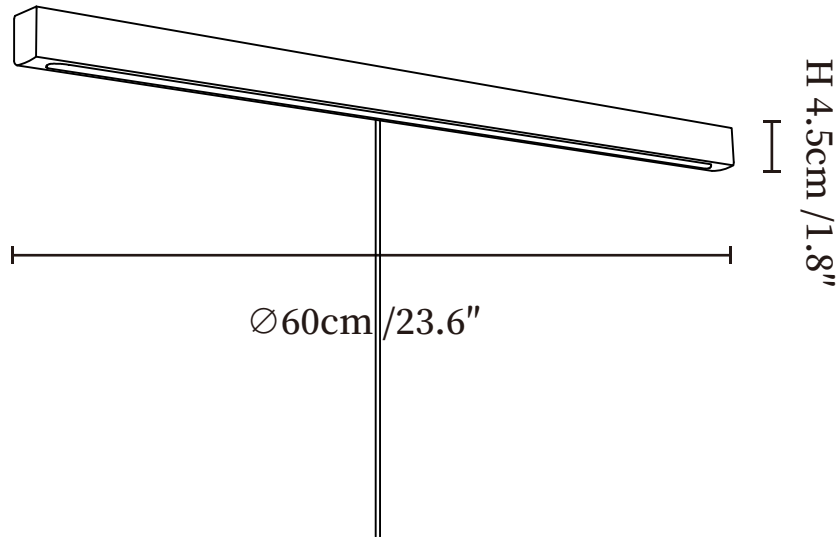

SPECIFICATION SHEET

SPECIFICATION DETAILS

*For custom options, consult factory for details

Fixture Dimensions	Ø 23.6" x H 1.8"
Light source	Integrated LED
Wattage	~12 Watts
Voltage	AC 110-240V
CRI(Ra)	90+CRI
LED Rated Life	30000 hours
Color Temperature	Warm Light (3000K), Neutral Light (4000K), Cool Light (6000K)
Cord Length	Supplied with switched plug cord, length ~59" (150cm).
Control method	In line ON / OFF switch.
Finishes	Wood Color, Walnut Color.
Shade Details	White.
Material	Wood, Metal, Acrylic.

SPECIFICATION SHEET

SPECIFICATION DETAILS

*For custom options, consult factory for details

Fixture Dimensions	Ø 31.5" x H 1.8"
Light source	Integrated LED
Wattage	~16 Watts
Voltage	AC 110-240V
CRI(Ra)	90+CRI
LED Rated Life	30000 hours
Color Temperature	Warm Light (3000K), Neutral Light (4000K), Cool Light (6000K)
Cord Length	Supplied with switched plug cord, length ~59" (150cm).
Control method	In line ON / OFF switch.
Finishes	Wood Color, Walnut Color.
Shade Details	White.
Material	Wood, Metal, Acrylic.

SPECIFICATION SHEET

SPECIFICATION DETAILS

*For custom options, consult factory for details

Fixture Dimensions	$\text{Ø } 47.2'' \times \text{H } 1.8''$
Light source	Integrated LED
Wattage	~24 Watts
Voltage	AC 110-240V
CRI(Ra)	90+CRI
LED Rated Life	30000 hours
Color Temperature	Warm Light (3000K), Neutral Light (4000K), Cool Light (6000K)
Cord Length	Supplied with switched plug cord, length ~59" (150cm).
Control method	In line ON / OFF switch.
Finishes	Wood Color, Walnut Color.
Shade Details	White.
Material	Wood, Metal, Acrylic.