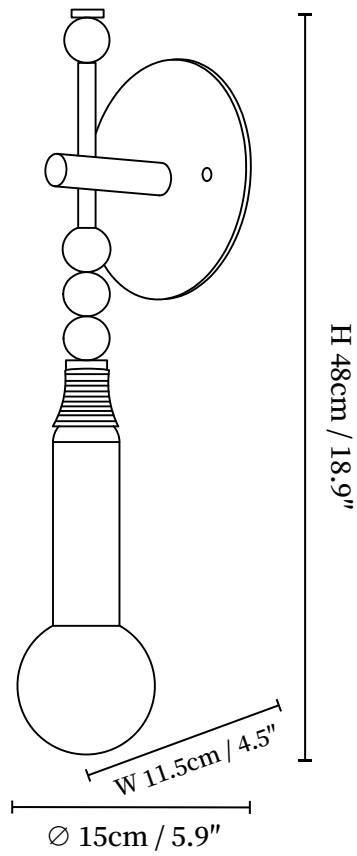

SPECIFICATION SHEET

SPECIFICATION DETAILS

*For custom options, consult factory for details

Fixture Dimensions	D 5.9" x W 4.5" x H 18.9"
Light source	E26 or E27 (bulb not included)
Wattage	MAX 40W incandescent bulb or LED equivalent.
Voltage	AC 110-240V
Mounting	Hardwired.
Dimming	Compatible with dimmable bulbs (bulb not included)
Control method	Compatible with common wall switches (not included)
Finishes	Antique Brass, Black Marble, White Marble, Brown Marble.
Shade Details	White.
Material	Brass, Marble, Metal.