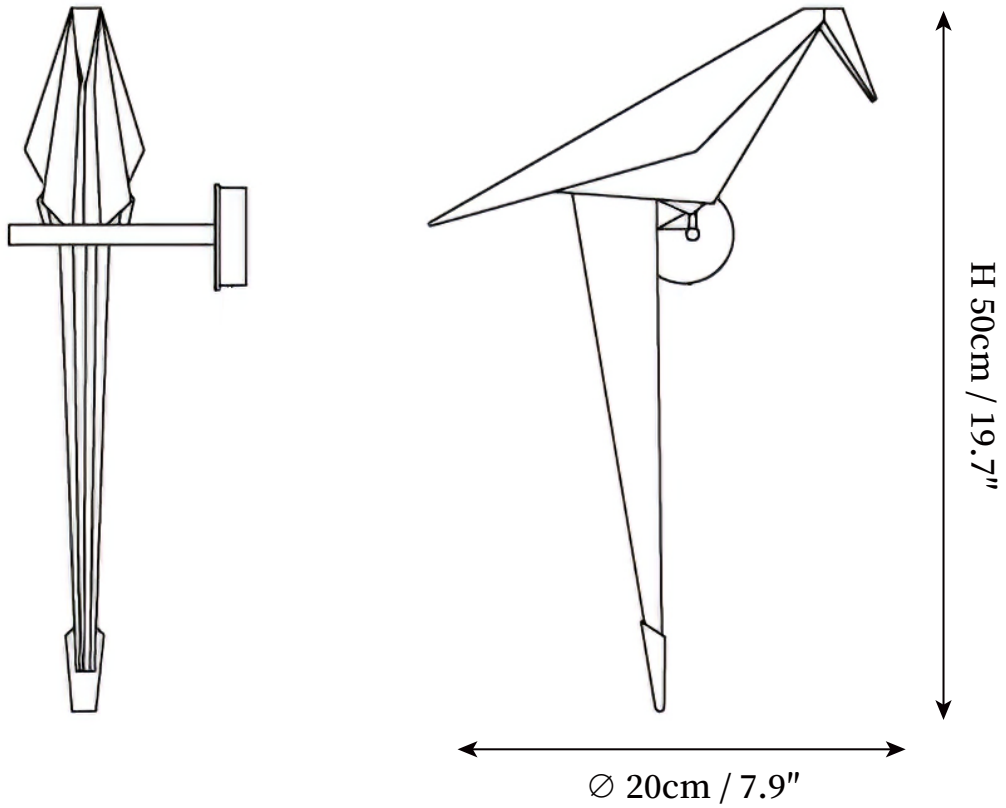

SPECIFICATION SHEET

SPECIFICATION DETAILS

*For custom options, consult factory for details

Fixture Dimensions	D 7.9" X H 19.7"
Light source	Integrated LED
Wattage	~5W
Voltage	AC 110-240V
Dimming	Not supported
CRI(Ra)	90+CRI
Mounting	Hardwired.
LED Rated Life	30000 hours
Color Temperature	Warm Light (3000K), Neutral Light (4000K), Cool Light (6000K)
Control method	Compatible with common wall switches(not included)
Finishes	Gold.
Shade Details	White.
Material	Acrylic, Metal