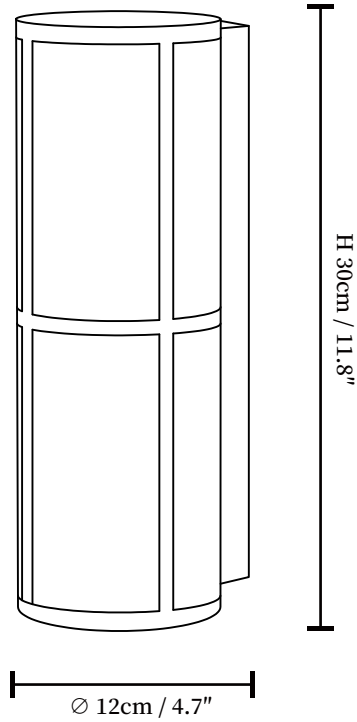

SPECIFICATION SHEET

SPECIFICATION DETAILS

*For custom options, consult factory for details

Fixture Dimensions	Ø 4.7" x H 11.8"
Light source	E26 or E27 (bulb not included)
Wattage	MAX 40W incandescent bulb or LED equivalent.
Voltage	AC 110-240V
Mounting	Hardwired.
Dimming	Compatible with dimmable bulbs (bulb not included)
Control method	Compatible with common wall switches (not included)
Finishes	Black
Shade Details	White, Grey
Material	Fabric, Metal, Linen
