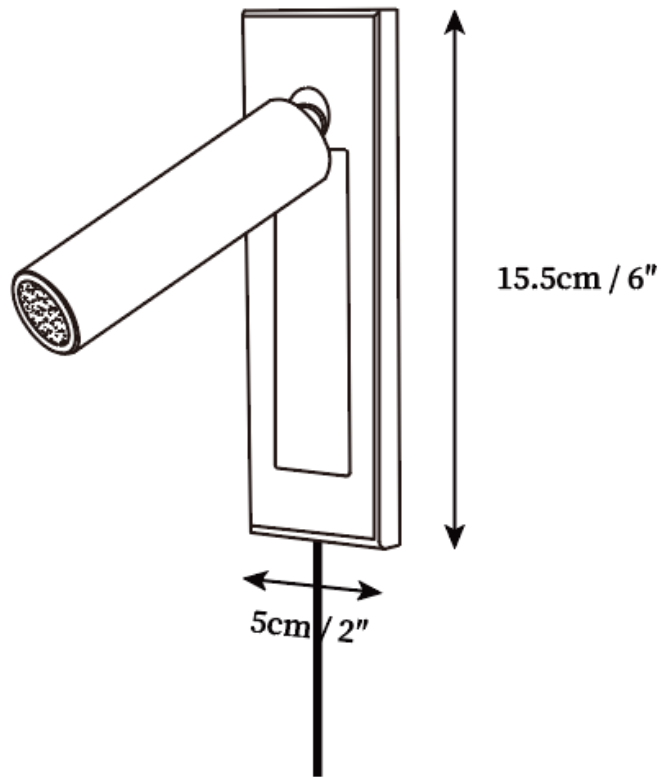

## SPECIFICATION DETAILS

\*For custom options, consult factory for details

<b>Fixture Dimensions</b>	Ø 2" x H 6"
<b>Light source</b>	Integrated LED
<b>Wattage</b>	~5 Watts
<b>Voltage</b>	AC 110-240V
<b>CRI(Ra)</b>	90+CRI
<b>LED Rated Life</b>	30000 hours
<b>Color Temperature</b>	Warm Light (3000K), Neutral Light (4000K), Cool Light (6000K)
<b>Cord Length</b>	Supplied with switched plug cord, length ~59" (150cm).
<b>Control method</b>	In line ON / OFF switch.
<b>Finishes</b>	Matt Black, Matt Black & Copper, Copper, Nickel.
<b>Shade Details</b>	Clear.
<b>Material</b>	Aluminum alloy, Metal.

## SPECIFICATION DETAILS

\*For custom options, consult factory for details

---

<b>Fixture Dimensions</b>	Ø 2" x H 7"
<b>Light source</b>	Integrated LED
<b>Wattage</b>	~5 Watts
<b>Voltage</b>	AC 110-240V
<b>CRI(Ra)</b>	90+CRI
<b>LED Rated Life</b>	30000 hours
<b>Color Temperature</b>	Warm Light (3000K), Neutral Light (4000K), Cool Light (6000K)
<b>Cord Length</b>	Supplied with switched plug cord, length ~59" (150cm).
<b>Control method</b>	In line ON / OFF switch.
<b>Finishes</b>	Matt Black, Matt Black & Copper, Copper, Nickel.
<b>Shade Details</b>	Clear.
<b>Material</b>	Aluminum alloy, Metal.