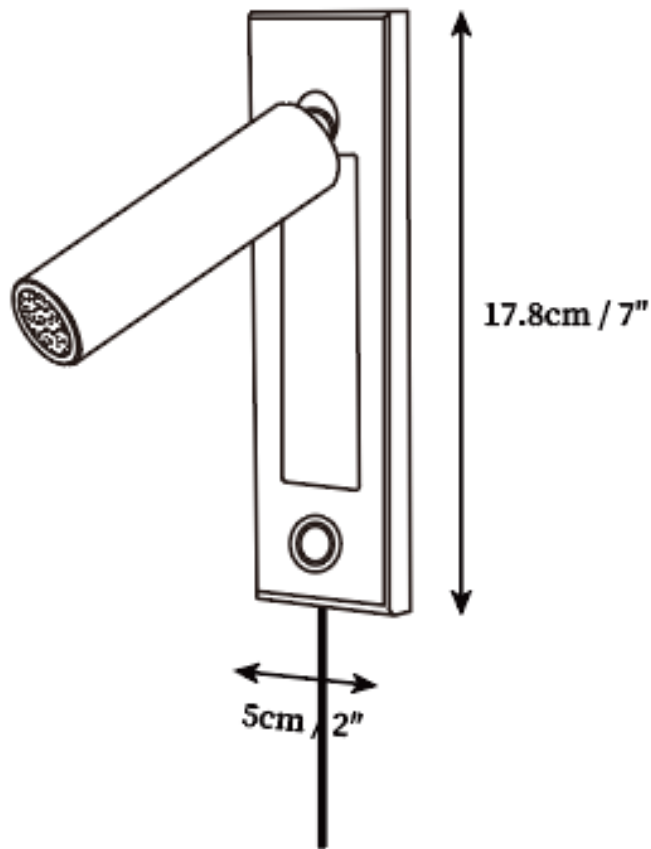

## SPECIFICATION DETAILS

\*For custom options, consult factory for details

<b>Fixture Dimensions</b>	Ø 2" x H 6"
<b>Light source</b>	Integrated LED
<b>Wattage</b>	~5 Watts
<b>Voltage</b>	AC 110-240V
<b>CRI(Ra)</b>	90+CRI
<b>LED Rated Life</b>	30000 hours
<b>Color Temperature</b>	Warm Light (3000K), Neutral Light (4000K), Cool Light (6000K)
<b>Cord Length</b>	Supplied with switched plug cord, length ~59" (150cm).
<b>Control method</b>	In line ON / OFF switch.
<b>Finishes</b>	Matt Black, Matt Black & Copper, Copper, Nickel.
<b>Shade Details</b>	Clear.
<b>Material</b>	Aluminum alloy, Metal.

## SPECIFICATION DETAILS

\*For custom options, consult factory for details

---

<b>Fixture Dimensions</b>	Ø 2" x H 7"
<b>Light source</b>	Integrated LED
<b>Wattage</b>	~5 Watts
<b>Voltage</b>	AC 110-240V
<b>CRI(Ra)</b>	90+CRI
<b>LED Rated Life</b>	30000 hours
<b>Color Temperature</b>	Warm Light (3000K), Neutral Light (4000K), Cool Light (6000K)
<b>Cord Length</b>	Supplied with switched plug cord, length ~59" (150cm).
<b>Control method</b>	In line ON / OFF switch.
<b>Finishes</b>	Matt Black, Matt Black & Copper, Copper, Nickel.
<b>Shade Details</b>	Clear.
<b>Material</b>	Aluminum alloy, Metal.