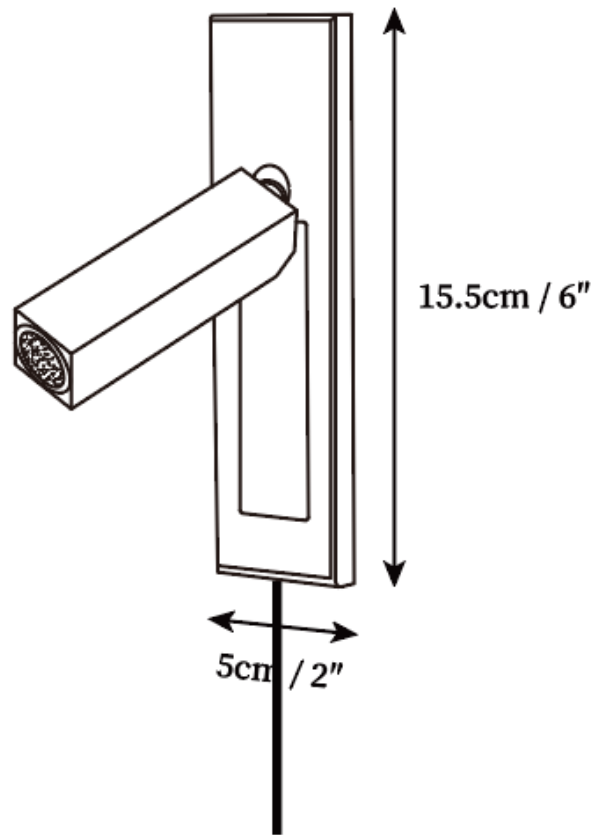

## SPECIFICATION DETAILS

\*For custom options, consult factory for details

<b>Fixture Dimensions</b>	Ø 2" x H 6"
<b>Light source</b>	Integrated LED
<b>Wattage</b>	~5 Watts
<b>Voltage</b>	AC 110-240V
<b>CRI(Ra)</b>	90+CRI
<b>LED Rated Life</b>	30000 hours
<b>Color Temperature</b>	Warm Light (3000K), Neutral Light (4000K), Cool Light (6000K)
<b>Cord Length</b>	Supplied with switched plug cord, length ~59" (150cm).
<b>Control method</b>	In line ON / OFF switch.
<b>Finishes</b>	Matt Black, Matt Black & Copper, Copper, Nickel.
<b>Shade Details</b>	Clear.
<b>Material</b>	Aluminum alloy, Metal.

## SPECIFICATION DETAILS

\*For custom options, consult factory for details

---

<b>Fixture Dimensions</b>	Ø 2" x H 7"
<b>Light source</b>	Integrated LED
<b>Wattage</b>	~5 Watts
<b>Voltage</b>	AC 110-240V
<b>CRI(Ra)</b>	90+CRI
<b>LED Rated Life</b>	30000 hours
<b>Color Temperature</b>	Warm Light (3000K), Neutral Light (4000K), Cool Light (6000K)
<b>Cord Length</b>	Supplied with switched plug cord, length ~59" (150cm).
<b>Control method</b>	In line ON / OFF switch.
<b>Finishes</b>	Matt Black, Matt Black & Copper, Copper, Nickel.
<b>Shade Details</b>	Clear.
<b>Material</b>	Aluminum alloy, Metal.