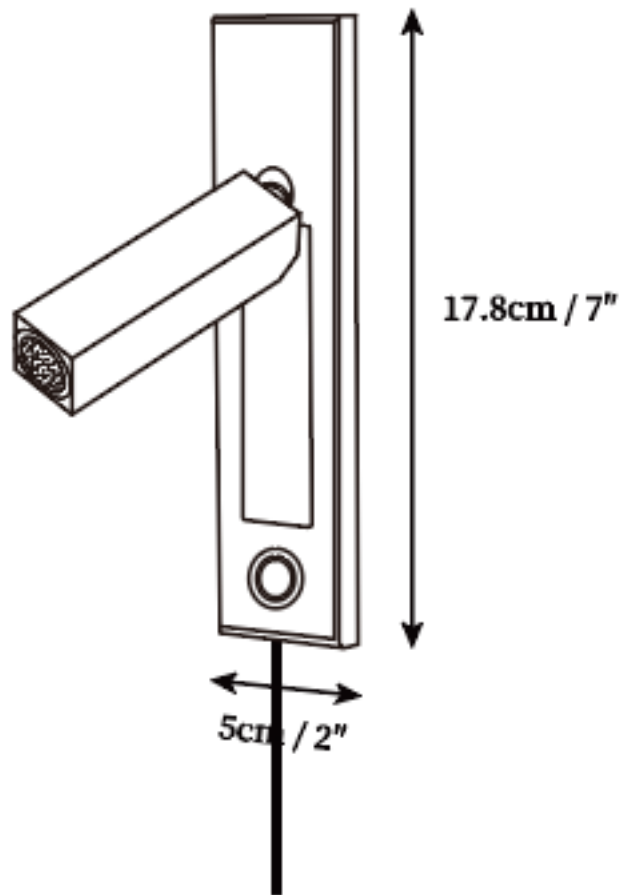

## SPECIFICATION DETAILS

\*For custom options, consult factory for details

<b>Fixture Dimensions</b>	Ø 2" x H 6"
<b>Light source</b>	Integrated LED
<b>Wattage</b>	~5 Watts
<b>Voltage</b>	AC 110-240V
<b>CRI(Ra)</b>	90+CRI
<b>LED Rated Life</b>	30000 hours
<b>Color Temperature</b>	Warm Light (3000K), Neutral Light (4000K), Cool Light (6000K)
<b>Cord Length</b>	Supplied with switched plug cord, length ~59" (150cm).
<b>Control method</b>	In line ON / OFF switch.
<b>Finishes</b>	Matt Black, Matt Black & Copper, Copper, Nickel.
<b>Shade Details</b>	Clear.
<b>Material</b>	Aluminum alloy, Metal.

## SPECIFICATION DETAILS

\*For custom options, consult factory for details

---

<b>Fixture Dimensions</b>	Ø 2" x H 7"
<b>Light source</b>	Integrated LED
<b>Wattage</b>	~5 Watts
<b>Voltage</b>	AC 110-240V
<b>CRI(Ra)</b>	90+CRI
<b>LED Rated Life</b>	30000 hours
<b>Color Temperature</b>	Warm Light (3000K), Neutral Light (4000K), Cool Light (6000K)
<b>Cord Length</b>	Supplied with switched plug cord, length ~59" (150cm).
<b>Control method</b>	In line ON / OFF switch.
<b>Finishes</b>	Matt Black, Matt Black & Copper, Copper, Nickel.
<b>Shade Details</b>	Clear.
<b>Material</b>	Aluminum alloy, Metal.