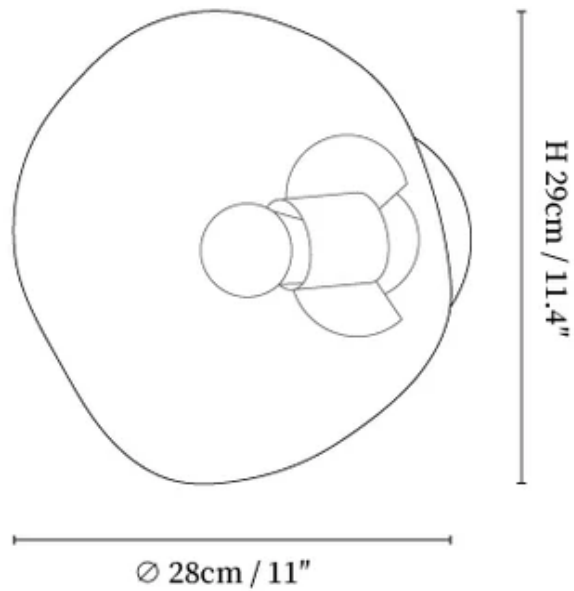

SPECIFICATION SHEET

SPECIFICATION DETAILS

*For custom options, consult factory for details

Fixture Dimensions	$\varnothing 7.1'' \times H 7.5'' \varnothing 11'' \times H 11.4''$
Light source	E26 or E27 (bulb not included)
Wattage	MAX 40W incandescent bulb or LED equivalent.
Voltage	AC 110-240V
Dimming	Compatible with dimmable bulbs (bulb not included)
Control method	In line ON / OFF switch.
Finishes	Chrome.
Shade Details	Rose gold, Gold, Smoke grey, Silver.
Cord Length	Supplied with switched plug cord, length ~59" (150cm).
Material	Metal, PVC.