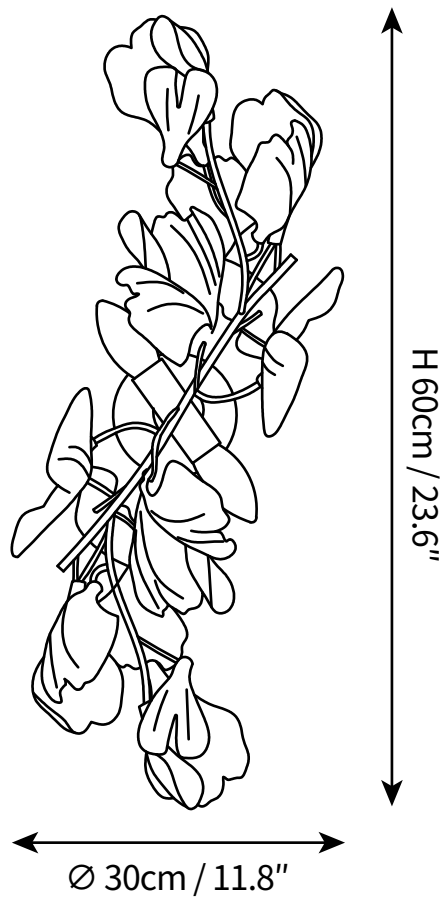

## SPECIFICATION DETAILS

\*For custom options, consult factory for details

<b>Fixture Dimensions</b>	Ø 11.8" x H 23.6"
<b>Light source</b>	G9
<b>Wattage</b>	5W
<b>Voltage</b>	AC 110-240V
<b>Color Temperature</b>	Based on the purchase of light bulbs
<b>CRI(Ra)</b>	80CRI
<b>Mounting</b>	Wall
<b>Driver Required</b>	No
<b>Optional Color Temps</b>	Buy bulbs as needed
<b>LED Rated Life</b>	Based on bulb life (we do not supply bulbs)
<b>Dimming</b>	Dimming is not supported
<b>Finishes</b>	Gold
<b>Shade Details</b>	White
<b>Material</b>	Metal, Ceramics

## SPECIFICATION DETAILS

\*For custom options, consult factory for details

<b>Fixture Dimensions</b>	$\varnothing 31.5'' \times H 31.5''$
<b>Light source</b>	G9
<b>Wattage</b>	5W
<b>Voltage</b>	AC 110-240V
<b>Color Temperature</b>	Based on the purchase of light bulbs
<b>CRI(Ra)</b>	80CRI
<b>Mounting</b>	Wall
<b>Driver Required</b>	No
<b>Optional Color Temps</b>	Buy bulbs as needed
<b>LED Rated Life</b>	Based on bulb life (we do not supply bulbs)
<b>Dimming</b>	Dimming is not supported
<b>Finishes</b>	Gold
<b>Shade Details</b>	White
<b>Material</b>	Metal, Ceramics