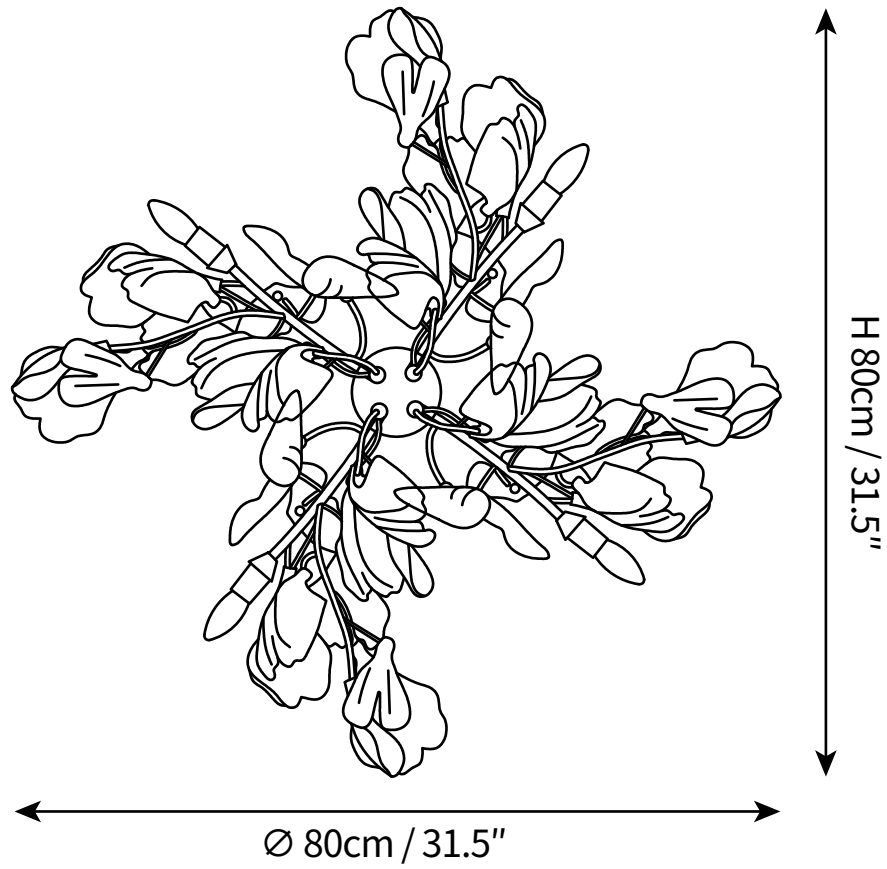

## SPECIFICATION DETAILS

\*For custom options, consult factory for details

<b>Fixture Dimensions</b>	Ø 11.8" x H 23.6"
<b>Light source</b>	G9
<b>Wattage</b>	5W
<b>Voltage</b>	AC 110-240V
<b>Color Temperature</b>	Based on the purchase of light bulbs
<b>CRI(Ra)</b>	80CRI
<b>Mounting</b>	Wall
<b>Driver Required</b>	No
<b>Optional Color Temps</b>	Buy bulbs as needed
<b>LED Rated Life</b>	Based on bulb life (we do not supply bulbs)
<b>Dimming</b>	Dimming is not supported
<b>Finishes</b>	Gold
<b>Shade Details</b>	White
<b>Material</b>	Metal, Ceramics

## SPECIFICATION DETAILS

\*For custom options, consult factory for details

<b>Fixture Dimensions</b>	$\varnothing 31.5'' \times H 31.5''$
<b>Light source</b>	G9
<b>Wattage</b>	5W
<b>Voltage</b>	AC 110-240V
<b>Color Temperature</b>	Based on the purchase of light bulbs
<b>CRI(Ra)</b>	80CRI
<b>Mounting</b>	Wall
<b>Driver Required</b>	No
<b>Optional Color Temps</b>	Buy bulbs as needed
<b>LED Rated Life</b>	Based on bulb life (we do not supply bulbs)
<b>Dimming</b>	Dimming is not supported
<b>Finishes</b>	Gold
<b>Shade Details</b>	White
<b>Material</b>	Metal, Ceramics