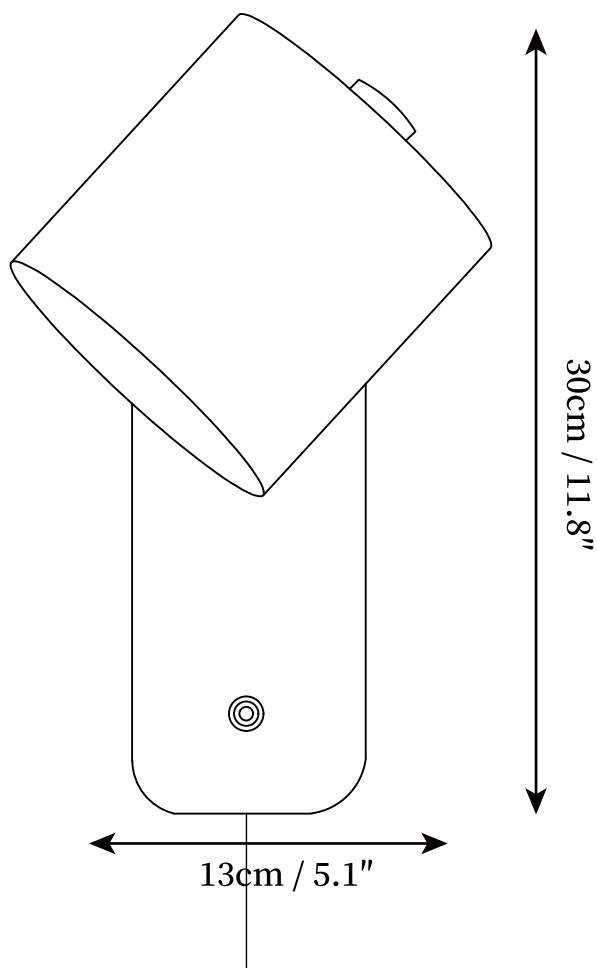

# SPECIFICATION SHEET

---

## SPECIFICATION DETAILS

\*For custom options, consult factory for details

<b>Fixture Dimensions</b>	D 5.1" x H 11.8"
<b>Light source</b>	E27 or E26 bulb not included)
<b>Wattage</b>	MAX 40W incandescent bulb or LED equivalent.
<b>Voltage</b>	AC 110-240V
<b>Mounting</b>	Wall.
<b>Dimming</b>	Compatible with dimmable bulbs (bulb not included)
<b>Control method</b>	In line ON / OFF switch.
<b>Cord Length</b>	Supplied with switched plug cord, length ~59" (150cm).
<b>Finishes</b>	White, Grey, Green
<b>Shade Details</b>	White, Grey, Green
<b>Material</b>	Metal