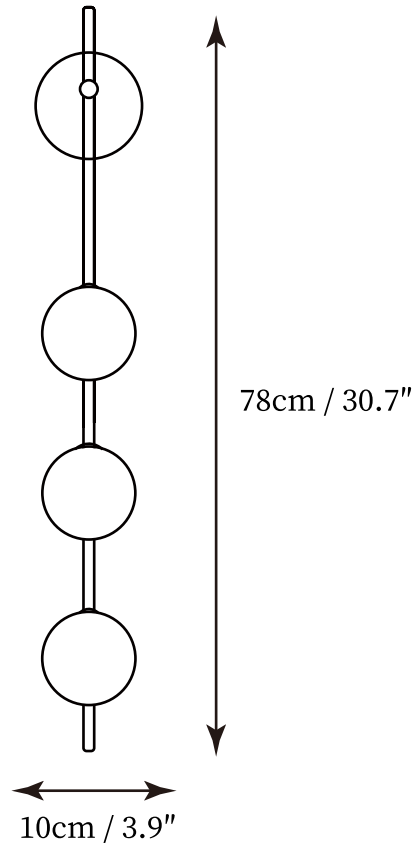

SPECIFICATION SHEET

SPECIFICATION DETAILS

*For custom options, consult factory for details

Fixture Dimensions	D 5.9" x H 25.6"
Light source	Integrated LED
Wattage	~ 5W
Voltage	AC 110-240V
Dimming	Not supported
CRI(Ra)	90+CRI
Mounting	Hardwired.
LED Rated Life	30000 hours
Color Temperature	Warm Light (3000K), Neutral Light (4000K), Cool Light (6000K)
Control method	Hidden switch or push-button switch.
Finishes	Brass, Black.
Shade Details	White.
Material	Brass, Metal, Plastic, Glass.

SPECIFICATION SHEET

SPECIFICATION DETAILS

*For custom options, consult factory for details

Fixture Dimensions	D 5.9" x H 33.5"
Light source	Integrated LED
Wattage	~ 5W
Voltage	AC 110-240V
Dimming	Not supported
CRI(Ra)	90+CRI
Mounting	Hardwired.
LED Rated Life	30000 hours
Color Temperature	Warm Light (3000K), Neutral Light (4000K), Cool Light (6000K)
Control method	Hidden switch or push-button switch.
Finishes	Brass, Black.
Shade Details	White.
Material	Brass, Metal, Plastic, Glass.

SPECIFICATION SHEET

SPECIFICATION DETAILS

*For custom options, consult factory for details

Fixture Dimensions	D 3.9" x H 30.7"
Light source	Integrated LED
Wattage	~ 5W
Voltage	AC 110-240V
Dimming	Not supported
CRI(Ra)	90+CRI
Mounting	Hardwired.
LED Rated Life	30000 hours
Color Temperature	Warm Light (3000K), Neutral Light (4000K), Cool Light (6000K)
Control method	Hidden switch or push-button switch.
Finishes	Brass, Black.
Shade Details	White.
Material	Brass, Metal, Plastic, Glass.