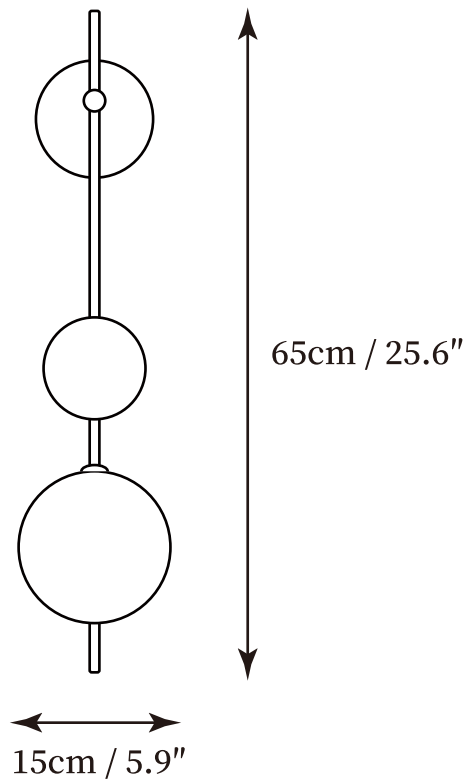

SPECIFICATION SHEET

SPECIFICATION DETAILS

*For custom options, consult factory for details

Fixture Dimensions	D 5.9" x H 25.6"
Light source	Integrated LED
Wattage	~ 5W
Voltage	AC 110-240V
Dimming	Not supported
CRI(Ra)	90+CRI
Mounting	Hardwired.
LED Rated Life	30000 hours
Color Temperature	Warm Light (3000K), Neutral Light (4000K), Cool Light (6000K)
Control method	Hidden switch or push-button switch.
Finishes	Brass, Black.
Shade Details	White.
Material	Brass, Metal, Plastic, Glass.

SPECIFICATION SHEET

SPECIFICATION DETAILS

*For custom options, consult factory for details

Fixture Dimensions	D 5.9" x H 33.5"
Light source	Integrated LED
Wattage	~ 5W
Voltage	AC 110-240V
Dimming	Not supported
CRI(Ra)	90+CRI
Mounting	Hardwired.
LED Rated Life	30000 hours
Color Temperature	Warm Light (3000K), Neutral Light (4000K), Cool Light (6000K)
Control method	Hidden switch or push-button switch.
Finishes	Brass, Black.
Shade Details	White.
Material	Brass, Metal, Plastic, Glass.

SPECIFICATION SHEET

SPECIFICATION DETAILS

*For custom options, consult factory for details

Fixture Dimensions	D 3.9" x H 30.7"
Light source	Integrated LED
Wattage	~ 5W
Voltage	AC 110-240V
Dimming	Not supported
CRI(Ra)	90+CRI
Mounting	Hardwired.
LED Rated Life	30000 hours
Color Temperature	Warm Light (3000K), Neutral Light (4000K), Cool Light (6000K)
Control method	Hidden switch or push-button switch.
Finishes	Brass, Black.
Shade Details	White.
Material	Brass, Metal, Plastic, Glass.