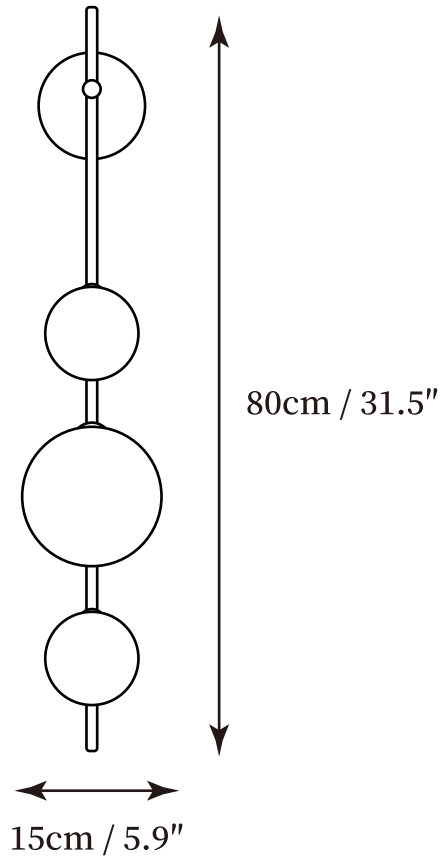

SPECIFICATION SHEET

SPECIFICATION DETAILS

*For custom options, consult factory for details

Fixture Dimensions	D 5.9" x H 25.6"
Light source	Integrated LED
Wattage	~ 5W
Voltage	AC 110-240V
Dimming	Not supported
CRI(Ra)	90+CRI
Mounting	Hardwired.
LED Rated Life	30000 hours
Color Temperature	Warm Light (3000K), Neutral Light (4000K), Cool Light (6000K)
Control method	Hidden switch or push-button switch.
Finishes	Brass, Black.
Shade Details	White.
Material	Brass, Metal, Plastic, Glass.

SPECIFICATION SHEET

SPECIFICATION DETAILS

*For custom options, consult factory for details

Fixture Dimensions	D 5.9" x H 33.5"
Light source	Integrated LED
Wattage	~ 5W
Voltage	AC 110-240V
Dimming	Not supported
CRI(Ra)	90+CRI
Mounting	Hardwired.
LED Rated Life	30000 hours
Color Temperature	Warm Light (3000K), Neutral Light (4000K), Cool Light (6000K)
Control method	Hidden switch or push-button switch.
Finishes	Brass, Black.
Shade Details	White.
Material	Brass, Metal, Plastic, Glass.

SPECIFICATION SHEET

SPECIFICATION DETAILS

*For custom options, consult factory for details

Fixture Dimensions	D 3.9" x H 30.7"
Light source	Integrated LED
Wattage	~ 5W
Voltage	AC 110-240V
Dimming	Not supported
CRI(Ra)	90+CRI
Mounting	Hardwired.
LED Rated Life	30000 hours
Color Temperature	Warm Light (3000K), Neutral Light (4000K), Cool Light (6000K)
Control method	Hidden switch or push-button switch.
Finishes	Brass, Black.
Shade Details	White.
Material	Brass, Metal, Plastic, Glass.