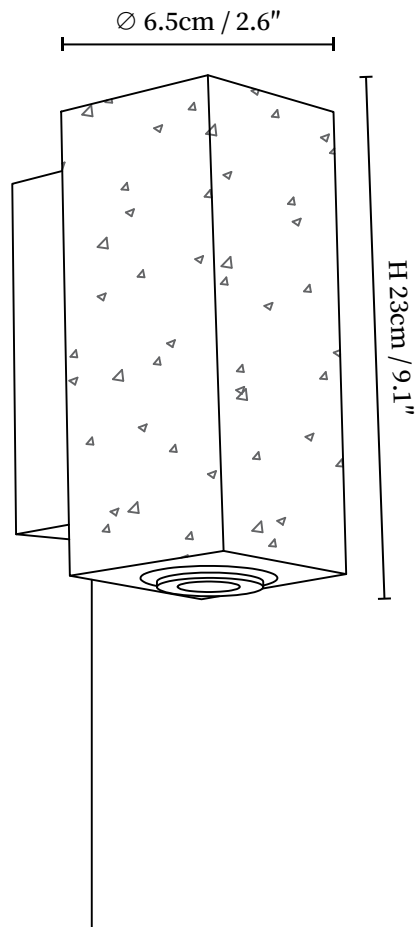

SPECIFICATION SHEET

SPECIFICATION DETAILS

*For custom options, consult factory for details

Fixture Dimensions	D 2.6" x H 9.1" (Model A)
Light source	Integrated LED
Wattage	~5 Watts
Voltage	AC 110-240V
Dimming	Not supported
CRI(Ra)	90+CRI
Mounting	Hardwired.
LED Rated Life	30000 hours
Color Temperature	Warm Light (3000K), Neutral Light (4000K), Cool Light (6000K)
Control method	Compatible with common wall switches(not included)
Finishes	Yellow Travertine, Walnut Color.
Shade Detail	Yellow Travertine.
Shade Details	White.
Material	Travertine, Metal, Wood.

SPECIFICATION SHEET

SPECIFICATION DETAILS

*For custom options, consult factory for details

Fixture Dimensions	D 2.6" x H 9.1" (Model B)
Light source	Integrated LED
Wattage	~5 Watts
Voltage	AC 110-240V
Dimming	Not supported
CRI(Ra)	90+CRI
Mounting	Hardwired.
LED Rated Life	30000 hours
Color Temperature	Warm Light (3000K), Neutral Light (4000K), Cool Light (6000K)
Control method	Compatible with common wall switches(not included)
Finishes	Yellow Travertine, Walnut Color.
Shade Detail	Yellow Travertine.
Shade Details	White.
Material	Travertine, Metal, Wood.