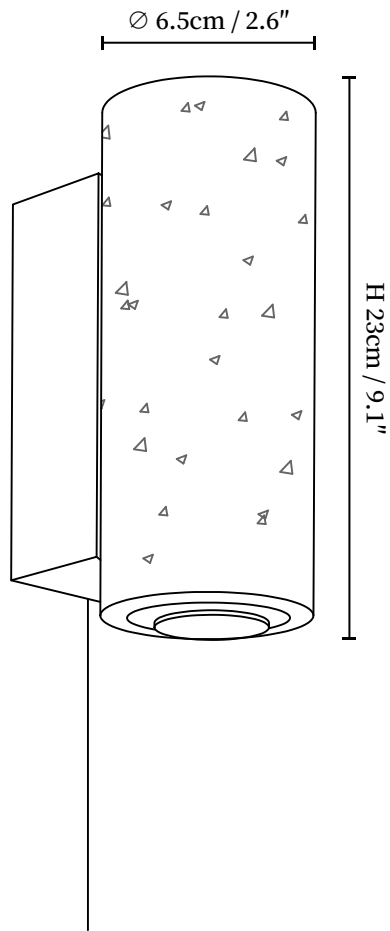

SPECIFICATION SHEET

SPECIFICATION DETAILS

*For custom options, consult factory for details

Fixture Dimensions	D 2.6" x H 9.1" (Model A)
Light source	Integrated LED
Wattage	~5 Watts
Voltage	AC 110-240V
Dimming	Not supported
CRI(Ra)	90+CRI
Mounting	Hardwired.
LED Rated Life	30000 hours
Color Temperature	Warm Light (3000K), Neutral Light (4000K), Cool Light (6000K)
Control method	Compatible with common wall switches(not included)
Finishes	Yellow Travertine, Walnut Color.
Shade Detail	Yellow Travertine.
Shade Details	White.
Material	Travertine, Metal, Wood.

SPECIFICATION SHEET

SPECIFICATION DETAILS

*For custom options, consult factory for details

Fixture Dimensions	D 2.6" x H 9.1" (Model B)
Light source	Integrated LED
Wattage	~5 Watts
Voltage	AC 110-240V
Dimming	Not supported
CRI(Ra)	90+CRI
Mounting	Hardwired.
LED Rated Life	30000 hours
Color Temperature	Warm Light (3000K), Neutral Light (4000K), Cool Light (6000K)
Control method	Compatible with common wall switches(not included)
Finishes	Yellow Travertine, Walnut Color.
Shade Detail	Yellow Travertine.
Shade Details	White.
Material	Travertine, Metal, Wood.