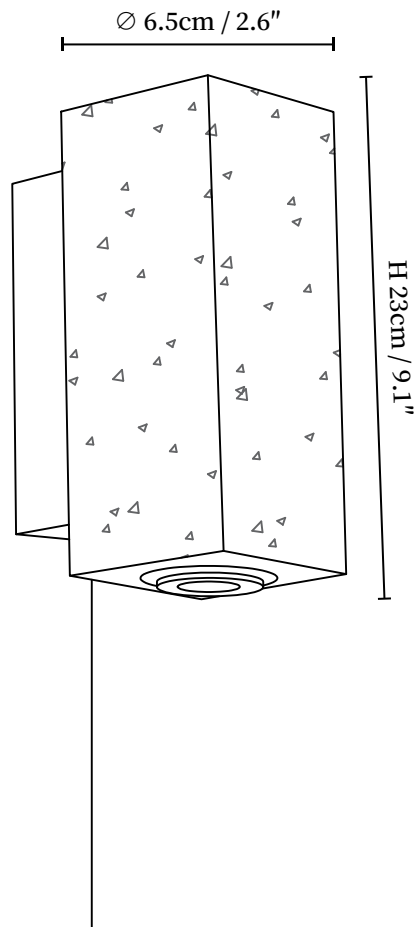

## SPECIFICATION DETAILS

\*For custom options, consult factory for details

<b>Fixture Dimensions</b>	D 2.6" x H 9.1" (Model A)
<b>Light source</b>	Integrated LED
<b>Wattage</b>	~5 Watts
<b>Voltage</b>	AC 110-240V
<b>Dimming</b>	Not supported
<b>CRI(Ra)</b>	90+CRI
<b>Mounting</b>	Hardwired.
<b>LED Rated Life</b>	30000 hours
<b>Color Temperature</b>	Warm Light (3000K), Neutral Light (4000K), Cool Light (6000K)
<b>Control method</b>	Compatible with common wall switches (not included)
<b>Finishes</b>	Yellow Travertine, Walnut Color.
<b>Shade Detail</b>	Yellow Travertine.
<b>Shade Details</b>	White.
<b>Material</b>	Travertine, Metal, Wood.

## SPECIFICATION DETAILS

\*For custom options, consult factory for details

<b>Fixture Dimensions</b>	D 2.6" x H 9.1" (Model B)
<b>Light source</b>	Integrated LED
<b>Wattage</b>	~5 Watts
<b>Voltage</b>	AC 110-240V
<b>Dimming</b>	Not supported
<b>CRI(Ra)</b>	90+CRI
<b>Mounting</b>	Hardwired.
<b>LED Rated Life</b>	30000 hours
<b>Color Temperature</b>	Warm Light (3000K), Neutral Light (4000K), Cool Light (6000K)
<b>Control method</b>	Compatible with common wall switches(not included)
<b>Finishes</b>	Yellow Travertine, Walnut Color.
<b>Shade Detail</b>	Yellow Travertine.
<b>Shade Details</b>	White.
<b>Material</b>	Travertine, Metal, Wood.