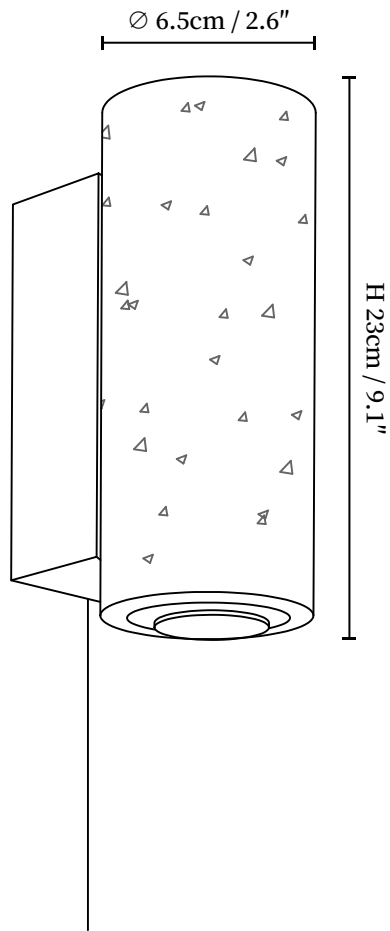

# SPECIFICATION SHEET

---

## SPECIFICATION DETAILS

\*For custom options, consult factory for details

<b>Fixture Dimensions</b>	D 2.6" x H 9.1" (Model A)
<b>Light source</b>	Integrated LED
<b>Wattage</b>	~5 Watts
<b>Voltage</b>	AC 110-240V
<b>Dimming</b>	Not supported
<b>CRI(Ra)</b>	90+CRI
<b>Mounting</b>	Hardwired.
<b>LED Rated Life</b>	30000 hours
<b>Color Temperature</b>	Warm Light (3000K), Neutral Light (4000K), Cool Light (6000K)
<b>Control method</b>	Compatible with common wall switches (not included)
<b>Finishes</b>	Yellow Travertine, Walnut Color.
<b>Shade Detail</b>	Yellow Travertine.
<b>Shade Details</b>	White.
<b>Material</b>	Travertine, Metal, Wood.

## SPECIFICATION DETAILS

\*For custom options, consult factory for details

<b>Fixture Dimensions</b>	D 2.6" x H 9.1" (Model B)
<b>Light source</b>	Integrated LED
<b>Wattage</b>	~5 Watts
<b>Voltage</b>	AC 110-240V
<b>Dimming</b>	Not supported
<b>CRI(Ra)</b>	90+CRI
<b>Mounting</b>	Hardwired.
<b>LED Rated Life</b>	30000 hours
<b>Color Temperature</b>	Warm Light (3000K), Neutral Light (4000K), Cool Light (6000K)
<b>Control method</b>	Compatible with common wall switches(not included)
<b>Finishes</b>	Yellow Travertine, Walnut Color.
<b>Shade Detail</b>	Yellow Travertine.
<b>Shade Details</b>	White.
<b>Material</b>	Travertine, Metal, Wood.