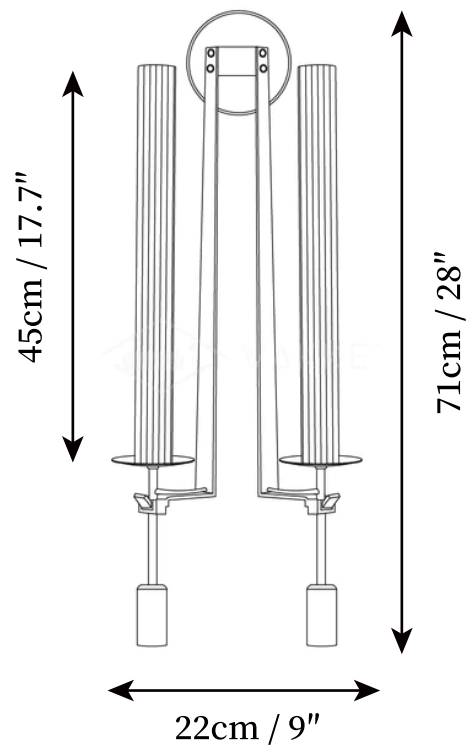

SPECIFICATION SHEET

SPECIFICATION DETAILS

*For custom options, consult factory for details

Fixture Dimensions	Ø 4.7" x H 28"
Light source	E26 or E27 (bulb not included)
Wattage	MAX 40W incandescent bulb or LED equivalent.
Voltage	AC 110-240V
Mounting	Hardwired.
Dimming	Compatible with dimmable bulbs (bulb not included)
Control method	Compatible with common wall switches (not included)
Finishes	Brass, Black.
Shade Details	Clear glass.
Material	Brass, Glass.

SPECIFICATION SHEET

SPECIFICATION DETAILS

*For custom options, consult factory for details

Fixture Dimensions	Ø 9" x H 28"
Light source	E26 or E27 (bulb not included)
Wattage	MAX 40W incandescent bulb or LED equivalent.
Voltage	AC 110-240V
Mounting	Hardwired.
Dimming	Compatible with dimmable bulbs (bulb not included)
Control method	Compatible with common wall switches (not included)
Finishes	Brass, Black.
Shade Details	Clear glass.
Material	Brass, Glass.