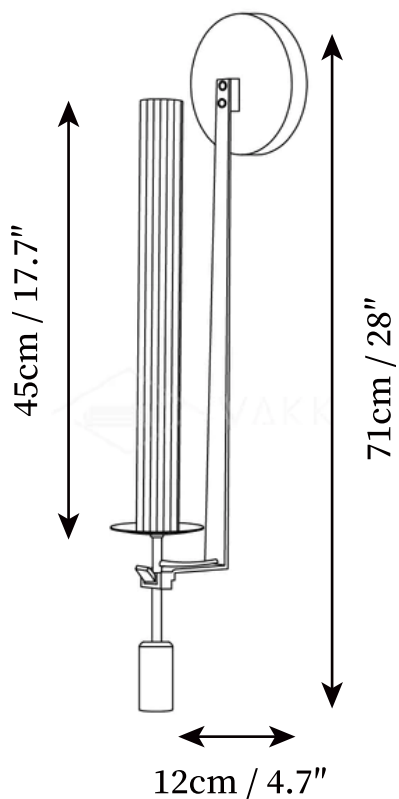

SPECIFICATION SHEET

SPECIFICATION DETAILS

*For custom options, consult factory for details

Fixture Dimensions	Ø 4.7" x H 28"
Light source	E26 or E27 (bulb not included)
Wattage	MAX 40W incandescent bulb or LED equivalent.
Voltage	AC 110-240V
Mounting	Hardwired.
Dimming	Compatible with dimmable bulbs (bulb not included)
Control method	Compatible with common wall switches (not included)
Finishes	Brass, Black.
Shade Details	Clear glass.
Material	Brass, Glass.

SPECIFICATION SHEET

SPECIFICATION DETAILS

*For custom options, consult factory for details

Fixture Dimensions	Ø 9" x H 28"
Light source	E26 or E27 (bulb not included)
Wattage	MAX 40W incandescent bulb or LED equivalent.
Voltage	AC 110-240V
Mounting	Hardwired.
Dimming	Compatible with dimmable bulbs (bulb not included)
Control method	Compatible with common wall switches (not included)
Finishes	Brass, Black.
Shade Details	Clear glass.
Material	Brass, Glass.