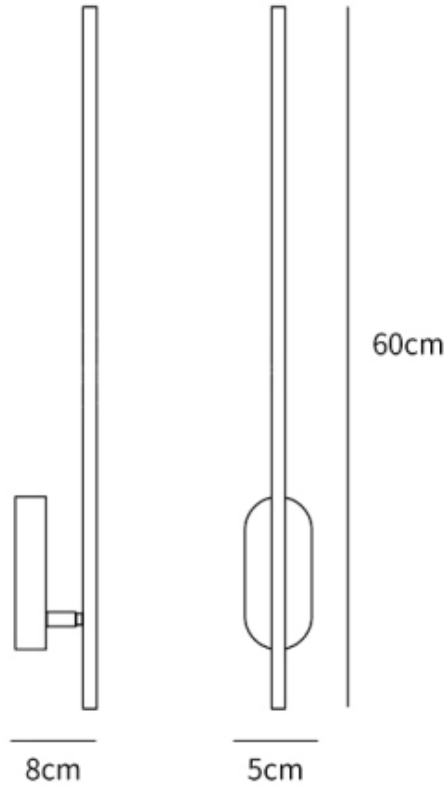

SPECIFICATION SHEET

SPECIFICATION DETAILS

*For custom options, consult factory for details

Fixture Dimensions	L 2" x W 3.1" x H 23.6"
Light source	Integrated LED
Wattage	~3W
Voltage	AC 110-240V
Dimming	Not supported
CRI(Ra)	90+CRI
Mounting	Hardwired.
LED Rated Life	30000 hours
Color Temperature	Warm Light (3000K), Neutral Light (4000K), Cool Light (6000K)
Control method	Inline On/Off switch.
Finishes	Brass, Black.
Shade Details	White.
Material	Brass, Metal, Acrylic.
Cord Length	Supplied with switched plug cord, length ~59.1" (150.114cm).

SPECIFICATION SHEET

SPECIFICATION DETAILS

*For custom options, consult factory for details

Fixture Dimensions	L 2" x W 3.1" x H 37.4"
Light source	Integrated LED
Wattage	~3W
Voltage	AC 110-240V
Dimming	Not supported
CRI(Ra)	90+CRI
Mounting	Hardwired.
LED Rated Life	30000 hours
Color Temperature	Warm Light (3000K), Neutral Light (4000K), Cool Light (6000K)
Control method	Inline On/Off switch.
Finishes	Brass, Black.
Shade Details	White.
Material	Brass, Metal, Acrylic.
Cord Length	Supplied with switched plug cord, length ~59.1" (150.114cm).