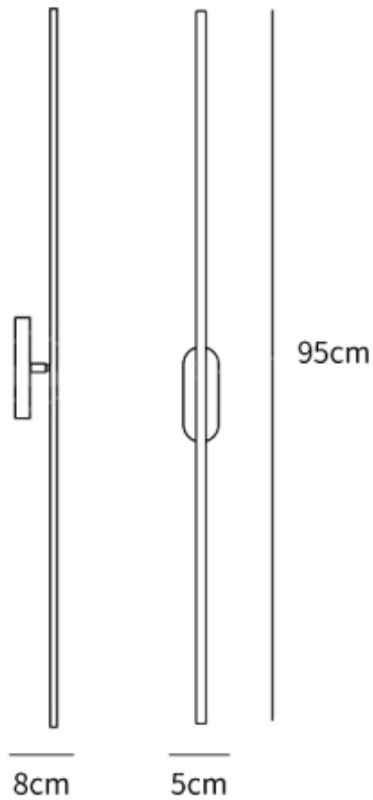

SPECIFICATION SHEET

SPECIFICATION DETAILS

*For custom options, consult factory for details

Fixture Dimensions	L 2" x W 3.1" x H 23.6"
Light source	Integrated LED
Wattage	~3W
Voltage	AC 110-240V
Dimming	Not supported
CRI(Ra)	90+CRI
Mounting	Hardwired.
LED Rated Life	30000 hours
Color Temperature	Warm Light (3000K), Neutral Light (4000K), Cool Light (6000K)
Control method	Inline On/Off switch.
Finishes	Brass, Black.
Shade Details	White.
Material	Brass, Metal, Acrylic.
Cord Length	Supplied with switched plug cord, length ~59.1" (150.114cm).

SPECIFICATION SHEET

SPECIFICATION DETAILS

*For custom options, consult factory for details

Fixture Dimensions	L 2" x W 3.1" x H 37.4"
Light source	Integrated LED
Wattage	~3W
Voltage	AC 110-240V
Dimming	Not supported
CRI(Ra)	90+CRI
Mounting	Hardwired.
LED Rated Life	30000 hours
Color Temperature	Warm Light (3000K), Neutral Light (4000K), Cool Light (6000K)
Control method	Inline On/Off switch.
Finishes	Brass, Black.
Shade Details	White.
Material	Brass, Metal, Acrylic.
Cord Length	Supplied with switched plug cord, length ~59.1" (150.114cm).