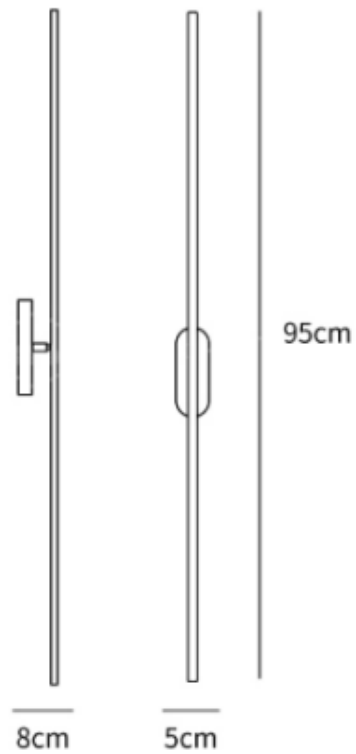

SPECIFICATION SHEET

SPECIFICATION DETAILS

*For custom options, consult factory for details

Fixture Dimensions	L 2" x W 3.1" x H 23.6"
Light source	Integrated LED
Wattage	~3W
Voltage	AC 110-240V
Dimming	Not supported
CRI(Ra)	90+CRI
Mounting	Hardwired.
LED Rated Life	30000 hours
Color Temperature	Warm Light (3000K), Neutral Light (4000K), Cool Light (6000K)
Control method	Inline On/Off switch.
Finishes	Brass, Black.
Shade Details	White.
Material	Brass, Metal, Acrylic.
Cord Length	Supplied with switched plug cord, length ~59.1" (150.114cm).

SPECIFICATION SHEET

SPECIFICATION DETAILS

*For custom options, consult factory for details

Fixture Dimensions	L 2" x W 3.1" x H 37.4"
Light source	Integrated LED
Wattage	~3W
Voltage	AC 110-240V
Dimming	Not supported
CRI(Ra)	90+CRI
Mounting	Hardwired.
LED Rated Life	30000 hours
Color Temperature	Warm Light (3000K), Neutral Light (4000K), Cool Light (6000K)
Control method	Inline On/Off switch.
Finishes	Brass, Black.
Shade Details	White.
Material	Brass, Metal, Acrylic.