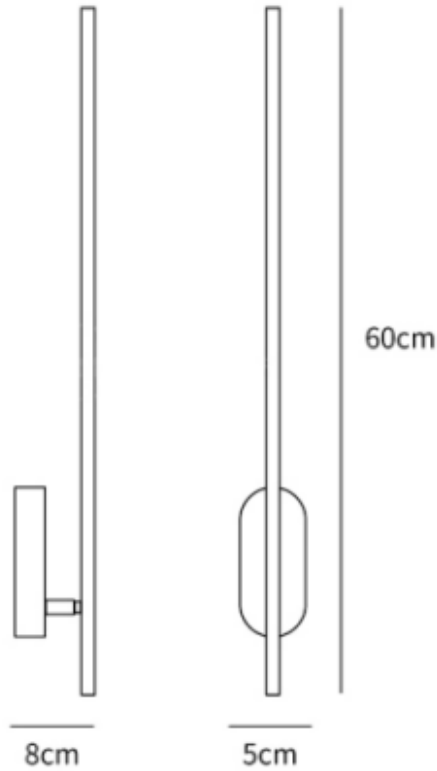

SPECIFICATION SHEET

SPECIFICATION DETAILS

*For custom options, consult factory for details

Fixture Dimensions	L 2" x W 3.1" x H 23.6"
Light source	Integrated LED
Wattage	~3W
Voltage	AC 110-240V
Dimming	Not supported
CRI(Ra)	90+CRI
Mounting	Hardwired.
LED Rated Life	30000 hours
Color Temperature	Warm Light (3000K), Neutral Light (4000K), Cool Light (6000K)
Control method	Inline On/Off switch.
Finishes	Brass, Black.
Shade Details	White.
Material	Brass, Metal, Acrylic.
Cord Length	Supplied with switched plug cord, length ~59.1" (150.114cm).

SPECIFICATION SHEET

SPECIFICATION DETAILS

*For custom options, consult factory for details

Fixture Dimensions	L 2" x W 3.1" x H 37.4"
Light source	Integrated LED
Wattage	~3W
Voltage	AC 110-240V
Dimming	Not supported
CRI(Ra)	90+CRI
Mounting	Hardwired.
LED Rated Life	30000 hours
Color Temperature	Warm Light (3000K), Neutral Light (4000K), Cool Light (6000K)
Control method	Inline On/Off switch.
Finishes	Brass, Black.
Shade Details	White.
Material	Brass, Metal, Acrylic.