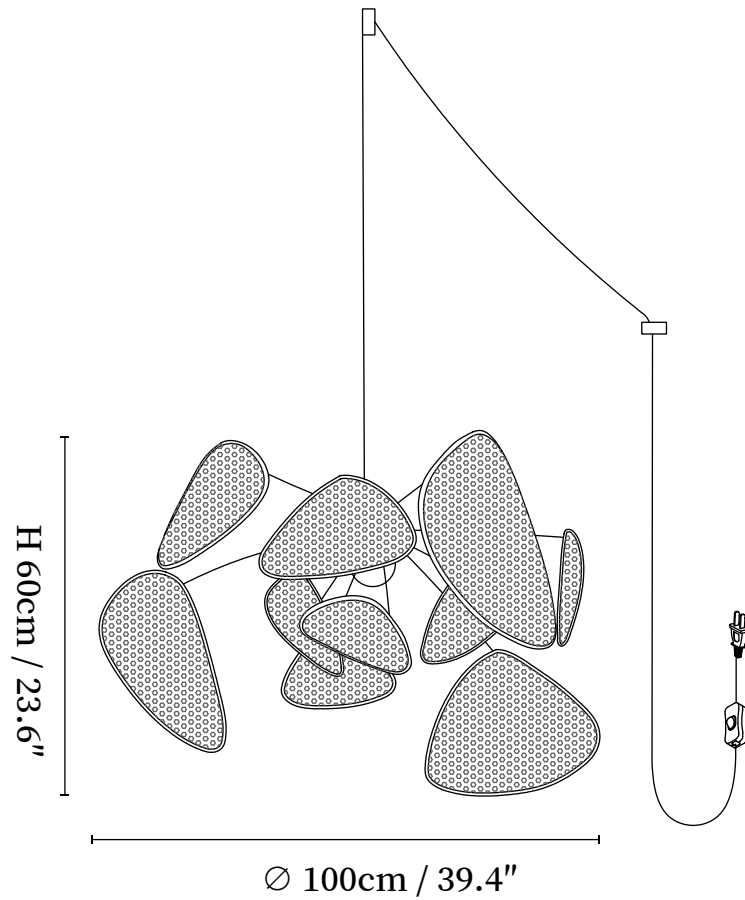

# SPECIFICATION SHEET

---

## SPECIFICATION DETAILS

\*For custom options, consult factory for details

---

Fixture Dimensions	Ø 39.4" x H 23.6"
Light source	E26 or E27. (bulb not included)
Wattage	MAX 40W Incandescent bulb or LED equivalent.
Voltage	AC 110-240V
Mounting	Hardwired.
Dimming	Compatible with dimmable bulbs (bulb not included)
Control method	Inline On/Off push button switch.
Finishes	Black
Shade Details	Natural Bamboo
Material	Bamboo, Metal
Wire Length	The standard length of the cord is 177.2" (450 cm), the length is adjustable.