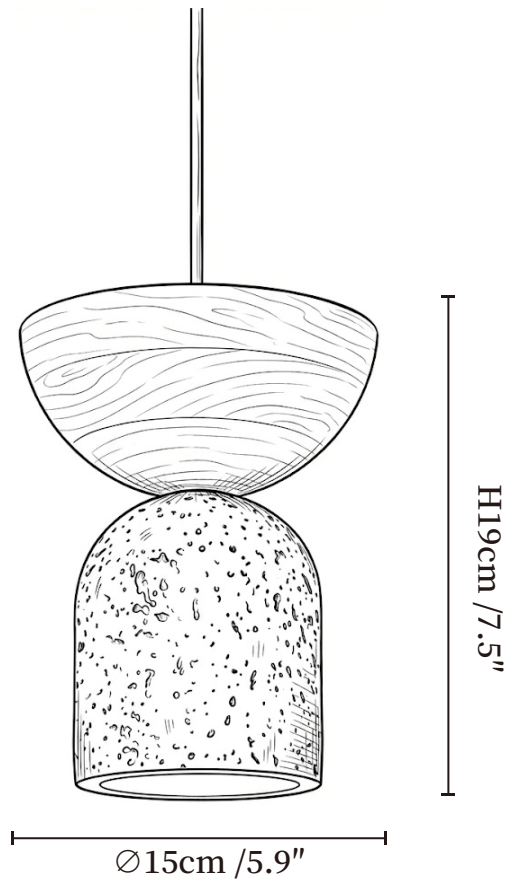

# SPECIFICATION SHEET

---

## SPECIFICATION DETAILS

\*For custom options, consult factory for details

<b>Fixture Dimensions</b>	Ø 5.9" x H 7.5"
<b>Light source</b>	E26 or E27(bulb not included)
<b>Wattage</b>	MAX 40W incandescent bulb or LED equivalent.
<b>Voltage</b>	AC 110-240V
<b>Mounting</b>	Hardwired.
<b>Dimming</b>	Compatible with dimmable bulbs (bulb not included)
<b>Control method</b>	Compatible with common wall switches(not included)
<b>Finishes</b>	Black Travertine, Walnut Color.
<b>Shade Details</b>	Black Travertine.
<b>Material</b>	Black Travertine, Metal, Wood.
<b>Wire Length</b>	The standard length of the suspended wire is 59 "(150 cm) and the length is adjustable.