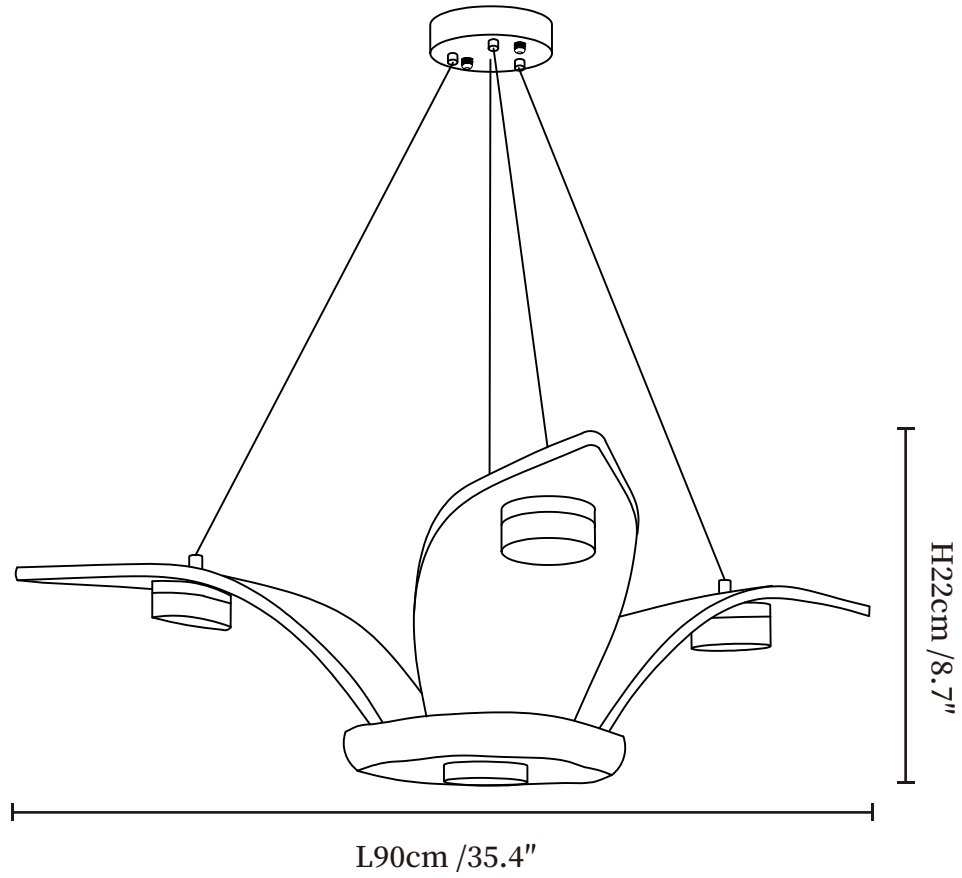

SPECIFICATION SHEET

SPECIFICATION DETAILS

*For custom options, consult factory for details

Fixture Dimensions	L 39.4" x H 8.7"
Light source	Integrated LED
Wattage	~ 5W
Voltage	AC 110-240V
Dimming	Not supported
CRI(Ra)	90+ CRI
Mounting	Hardwired.
LED Rated Life	30000 hours
Color Temperature	Warm Light (3000K), Neutral Light (4000K), Cool Light (6000K)
Control method	Compatible with common wall switches (
Finishes	Walnut Wood.
Shadow Details	Walnut Wood.
Material	Metal, Wood.
Wire Length	The standard length of the cord is 59" (150 cm), the length is adjustable.

SPECIFICATION SHEET

SPECIFICATION DETAILS

*For custom options, consult factory for details

Fixture Dimensions	L 39.4" x H 8.7"
Light source	Integrated LED
Wattage	~ 5W
Voltage	AC 110-240V
Dimming	Not supported
CRI(Ra)	90+ CRI
Mounting	Hardwired.
LED Rated Life	30000 hours
Color Temperature	Warm Light (3000K), Neutral Light (4000K), Cool Light (6000K)
Control method	Compatible with common wall switches(not included)
Finishes	Walnut Wood.
Shadow Details	Walnut Wood.
Material	Metal, Wood.
Wire Length	The standard length of the cord is 59" (150 cm), the length is adjustable.

SPECIFICATION SHEET

SPECIFICATION DETAILS

*For custom options, consult factory for details

Fixture Dimensions	L 39.4" x H 8.7"
Light source	Integrated LED
Wattage	~ 5W
Voltage	AC 110-240V
Dimming	Not supported
CRI(Ra)	90+ CRI
Mounting	Hardwired.
LED Rated Life	30000 hours
Color Temperature	Warm Light (3000K), Neutral Light (4000K), Cool Light (6000K)
Control method	Compatible with common wall switches(
Finishes	Walnut Wood.
Shadow Details	Walnut Wood.
Material	Metal, Wood.
Wire Length	The standard length of the cord is 59" (150 cm), the length is adjustable.