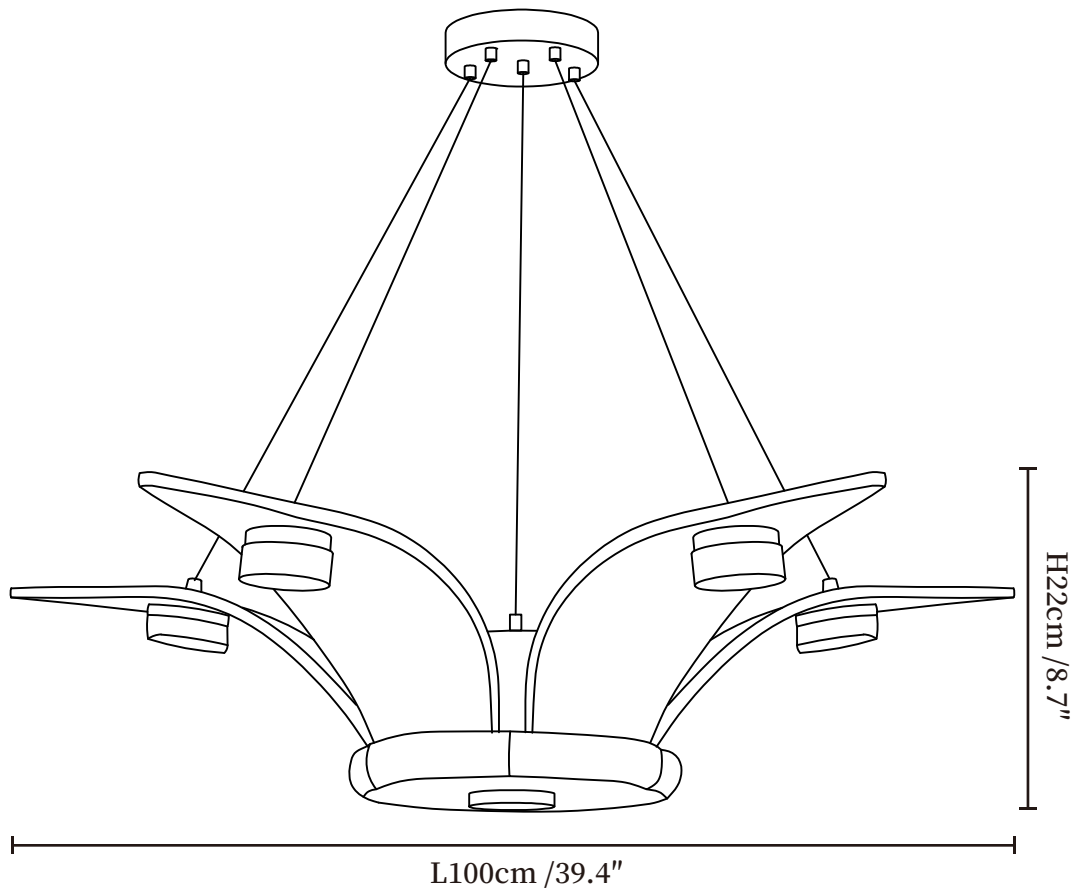

SPECIFICATION SHEET

SPECIFICATION DETAILS

*For custom options, consult factory for details

Fixture Dimensions	L 39.4" x H 8.7"
Light source	Integrated LED
Wattage	~ 5W
Voltage	AC 110-240V
Dimming	Not supported
CRI(Ra)	90+ CRI
Mounting	Hardwired.
LED Rated Life	30000 hours
Color Temperature	Warm Light (3000K), Neutral Light (4000K), Cool Light (6000K)
Control method	Compatible with common wall switches (
Finishes	Walnut Wood.
Shadow Details	Walnut Wood.
Material	Metal, Wood.
Wire Length	The standard length of the cord is 59" (150 cm), the length is adjustable.

SPECIFICATION SHEET

SPECIFICATION DETAILS

*For custom options, consult factory for details

Fixture Dimensions	L 39.4" x H 8.7"
Light source	Integrated LED
Wattage	~ 5W
Voltage	AC 110-240V
Dimming	Not supported
CRI(Ra)	90+ CRI
Mounting	Hardwired.
LED Rated Life	30000 hours
Color Temperature	Warm Light (3000K), Neutral Light (4000K), Cool Light (6000K)
Control method	Compatible with common wall switches(not included)
Finishes	Walnut Wood.
Shadow Details	Walnut Wood.
Material	Metal, Wood.
Wire Length	The standard length of the cord is 59" (150 cm), the length is adjustable.

SPECIFICATION SHEET

SPECIFICATION DETAILS

*For custom options, consult factory for details

Fixture Dimensions	L 39.4" x H 8.7"
Light source	Integrated LED
Wattage	~ 5W
Voltage	AC 110-240V
Dimming	Not supported
CRI(Ra)	90+ CRI
Mounting	Hardwired.
LED Rated Life	30000 hours
Color Temperature	Warm Light (3000K), Neutral Light (4000K), Cool Light (6000K)
Control method	Compatible with common wall switches(
Finishes	Walnut Wood.
Shadow Details	Walnut Wood.
Material	Metal, Wood.
Wire Length	The standard length of the cord is 59" (150 cm), the length is adjustable.