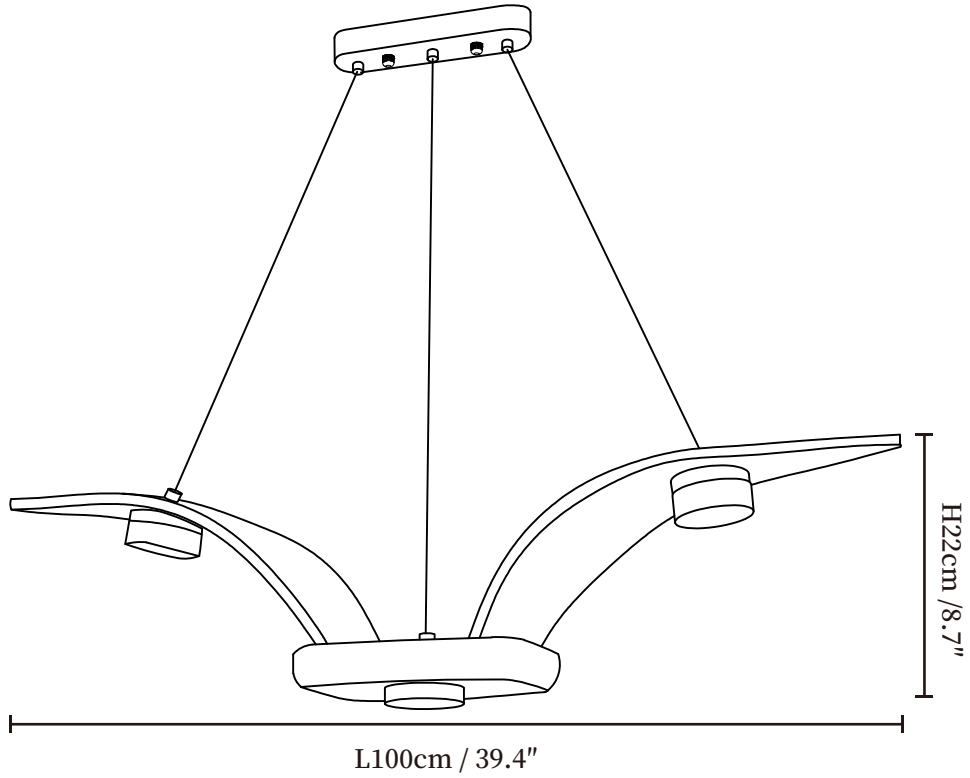

SPECIFICATION SHEET

SPECIFICATION DETAILS

*For custom options, consult factory for details

Fixture Dimensions	L 39.4" x H 8.7"
Light source	Integrated LED
Wattage	~ 5W
Voltage	AC 110-240V
Dimming	Not supported
CRI(Ra)	90+ CRI
Mounting	Hardwired.
LED Rated Life	30000 hours
Color Temperature	Warm Light (3000K), Neutral Light (4000K), Cool Light (6000K)
Control method	Compatible with common wall switches (
Finishes	Walnut Wood.
Shadow Details	Walnut Wood.
Material	Metal, Wood.
Wire Length	The standard length of the cord is 59" (150 cm), the length is adjustable.

SPECIFICATION SHEET

SPECIFICATION DETAILS

*For custom options, consult factory for details

Fixture Dimensions	L 39.4" x H 8.7"
Light source	Integrated LED
Wattage	~ 5W
Voltage	AC 110-240V
Dimming	Not supported
CRI(Ra)	90+ CRI
Mounting	Hardwired.
LED Rated Life	30000 hours
Color Temperature	Warm Light (3000K), Neutral Light (4000K), Cool Light (6000K)
Control method	Compatible with common wall switches(not included)
Finishes	Walnut Wood.
Shadow Details	Walnut Wood.
Material	Metal, Wood.
Wire Length	The standard length of the cord is 59" (150 cm), the length is adjustable.

SPECIFICATION SHEET

SPECIFICATION DETAILS

*For custom options, consult factory for details

Fixture Dimensions	L 39.4" x H 8.7"
Light source	Integrated LED
Wattage	~ 5W
Voltage	AC 110-240V
Dimming	Not supported
CRI(Ra)	90+ CRI
Mounting	Hardwired.
LED Rated Life	30000 hours
Color Temperature	Warm Light (3000K), Neutral Light (4000K), Cool Light (6000K)
Control method	Compatible with common wall switches(
Finishes	Walnut Wood.
Shadow Details	Walnut Wood.
Material	Metal, Wood.
Wire Length	The standard length of the cord is 59" (150 cm), the length is adjustable.