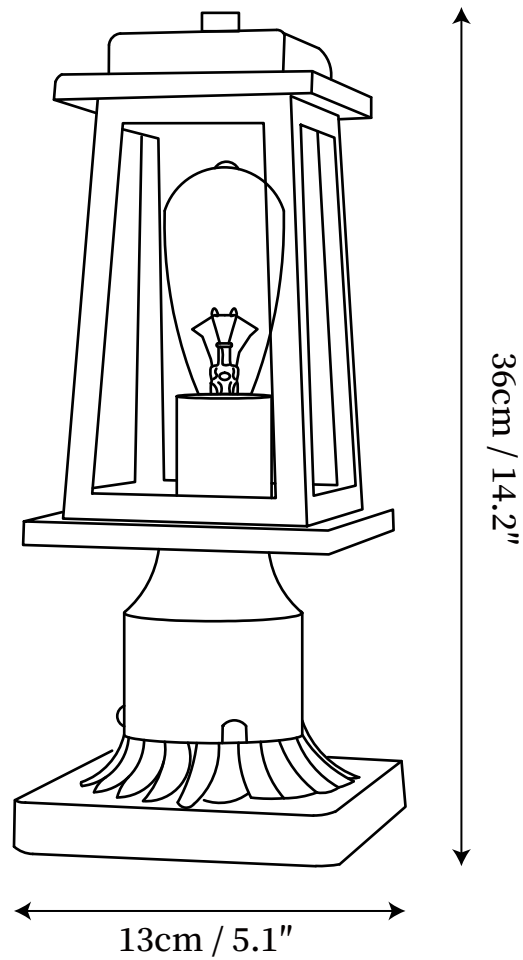

SPECIFICATION SHEET

SPECIFICATION DETAILS

*For custom options, consult factory for details

Fixture Dimensions	D 5.1" x H 14.2"
Light source	E27
Wattage	Max 40W
Voltage	AC 110-240V
Color Temperature	Based on the purchase of light bulbs
CRI(Ra)	80CRI
Mounting	Floor
Driver Required	NO
Optional Color Temps	Buy bulbs as needed
LED Rated Life	Based on bulb life (we do not supply bulbs)
Dimming	Dimming is not supported
Finishes	Black.
Material	Metal, Glass.
Wire Length	78.7"
Wire Type	Wire with switch plug