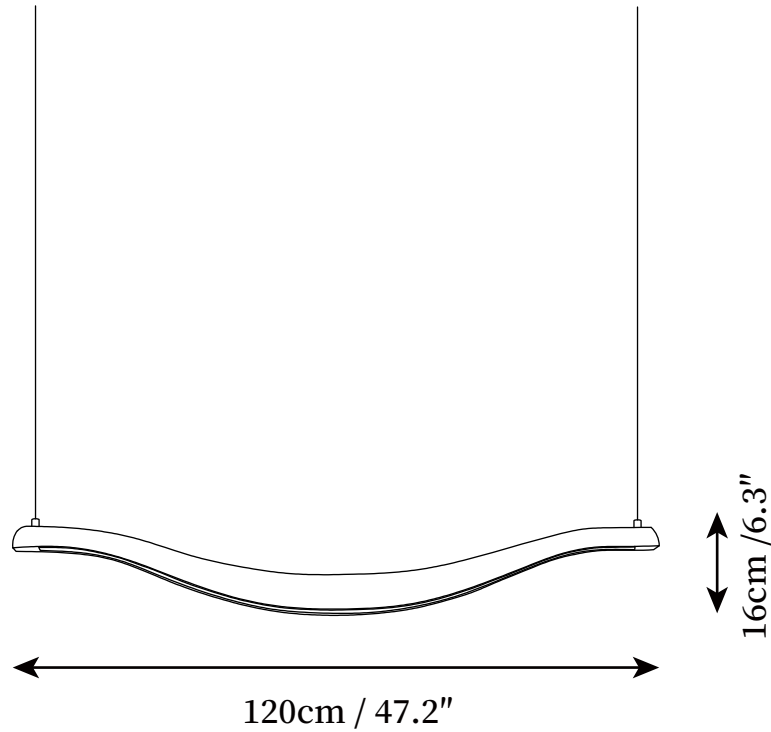

## SPECIFICATION DETAILS

\*For custom options, consult factory for details

<b>Fixture Dimensions</b>	L 47.2" x H 6.3"
<b>Light source</b>	Integrated LED
<b>Wattage</b>	Total power ~5 watts
<b>Voltage</b>	AC 110-240V
<b>Dimming</b>	Not supported
<b>CRI(Ra)</b>	90+CRI
<b>Mounting</b>	Hardwired.
<b>LED Rated Life</b>	50000 hours
<b>Color Temperature</b>	Warm Light (3000K), Neutral Light (4000K), Cool Light (6000K)
<b>Control method</b>	Compatible with common wall switches(not included)
<b>Finishes</b>	Walnut Color, Black.
<b>Shade Details</b>	White.
<b>Material</b>	Metal, Acrylic, Wood.
<b>Wire Length</b>	The standard length of the cord is 59" (150 cm), the length is adjustable.